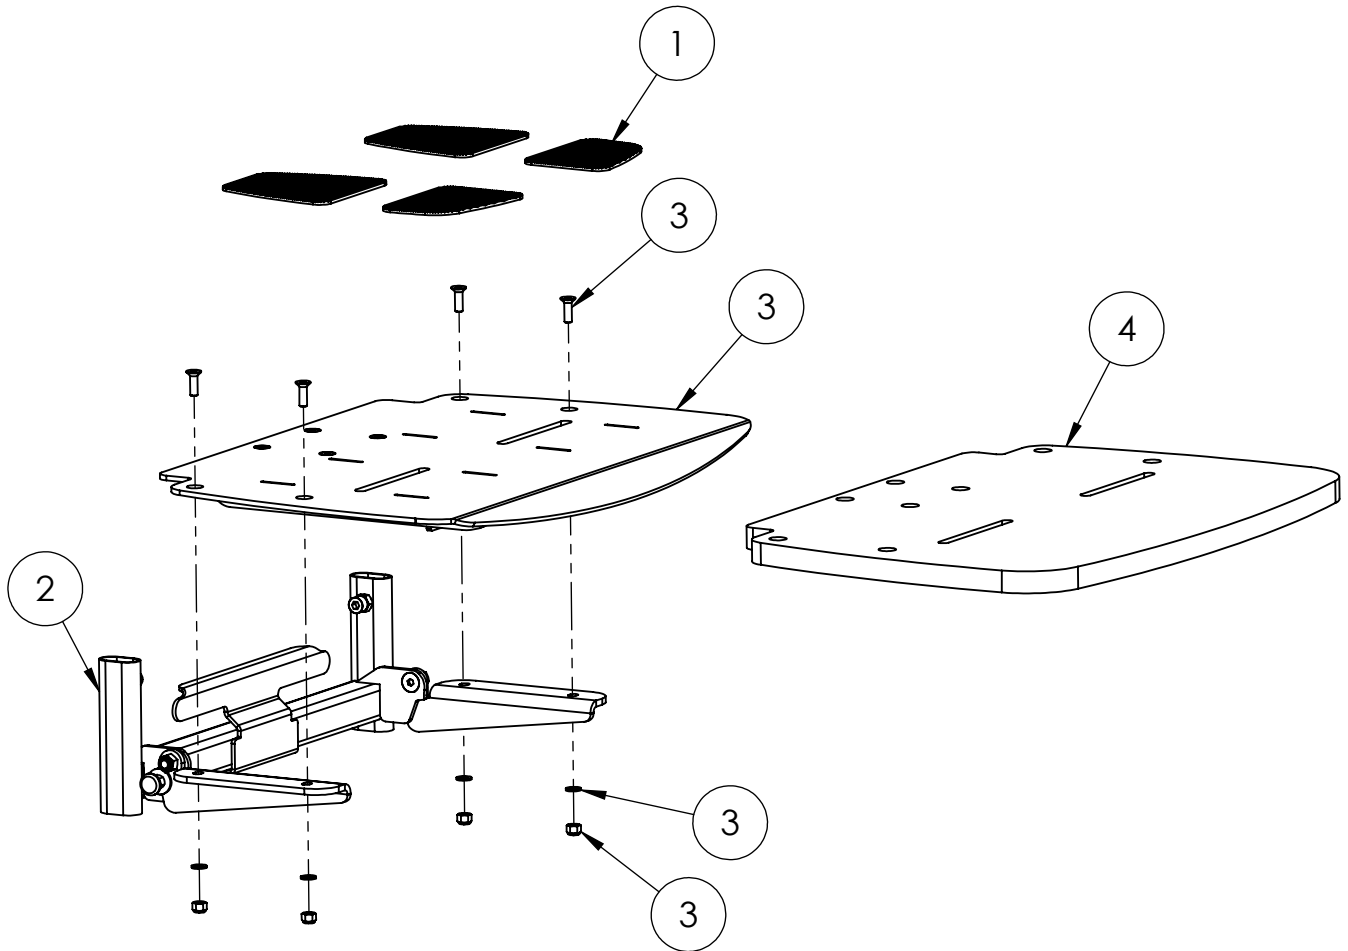

Footplate Assembly (Size 3)

Pos.	Leckey Code	Description	Qty	Compatible with Size 3
1	151-3808	Rubber Mats Size 3	1	✓
2	151-3811	Footplate Stem Size 3 (Black)	1	✓
2	151-8353	Footplate Stem Size 3 (White)	1	✓
3	151-3809	Metal Footplate Size 3 (w/Screws) (Black)	1	✓
3	151-8354	Metal Footplate Size 3 (w/Screws) (White)	1	✓
4	151-3810	Wooden Footplate Size 3 (w/Screws) (Black)	1	✓
4	151-8355	Wooden Footplate Size 3 (w/Screws) (White)	1	✓