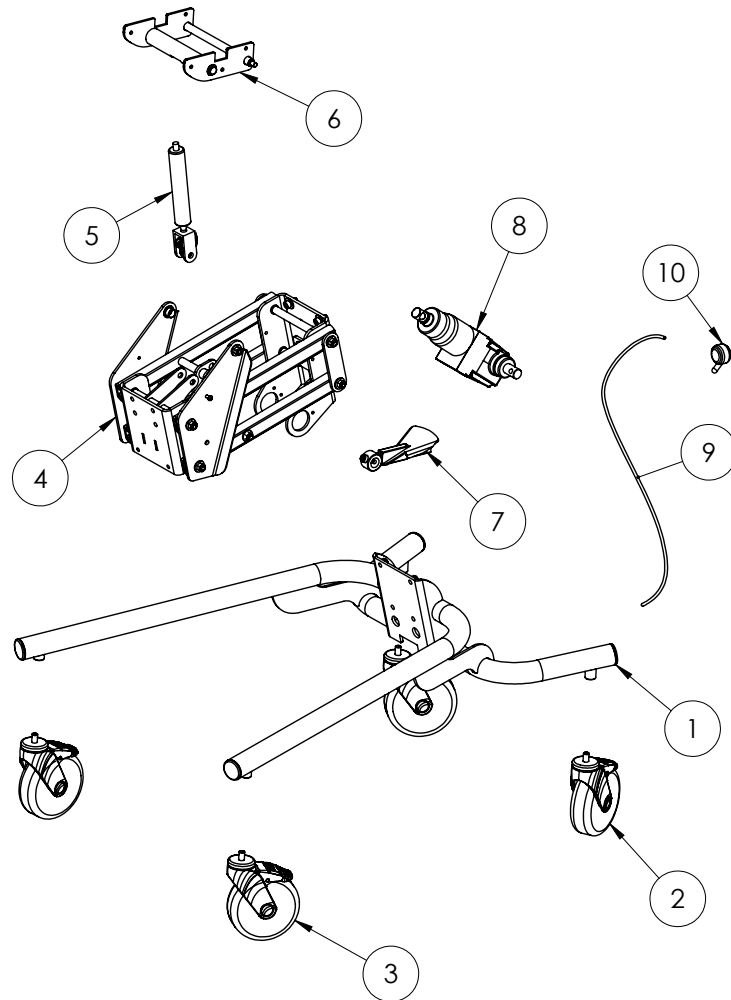

## Hydraulic Chassis (Size 3)

Pos.	Leckey Code	Description	Qty	Compatible with Size 3
1	151-3838	Chassis Assembly (Black)	1	✓
1	151-8366	Chassis Assembly (White)	1	✓
2	IA31	5" Castor	2	✓
3	IA62	5" Caster-Directional Lock	2	✓
4	151-8367	Hi-Lo Assembly (Black)	1	✓
4	151-8368	Hi-Lo Assembly (White)	1	✓
5	133-2100	Tilt gas shock	1	✓
6	151-3840	Interface (Black)	1	✓
6	151-8369	Interface (White)	1	✓
7	133-2102	Pedal	1	✓
8	133-2098	Hydraulic Actuator	1	✓
9	151-3284	Cable	1	✓
10	133-851	Release Lever	1	✓