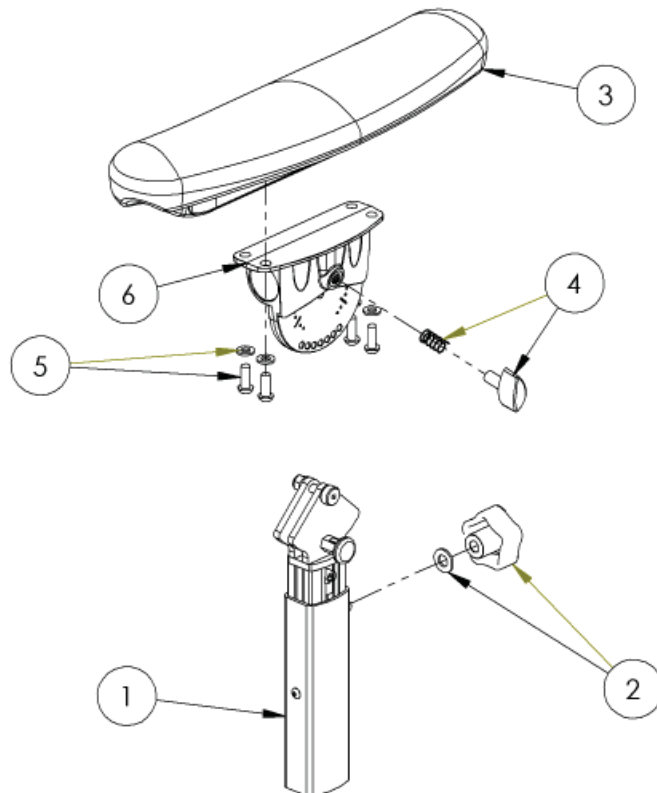

## Armrest Assembly

Pos.	Leckey Code	Description	Qty	Compatible with	
				Size 1	Size 2
1	133-2048	Armrest Main Assy LH	1	✓	✓
1	133-2139	Armrest Main Assy RH	1	✓	✓
2	133-2049	Height Adjustment Knob	1	✓	✓
3	133-641	Armrest Top	1	✓	✓
4	133-2050	Tray Clamp Knob	1	✓	✓
5	133-2051	Armrest Bolt Kit	4	✓	✓
6	133-630	Armrest Casting	1	✓	✓