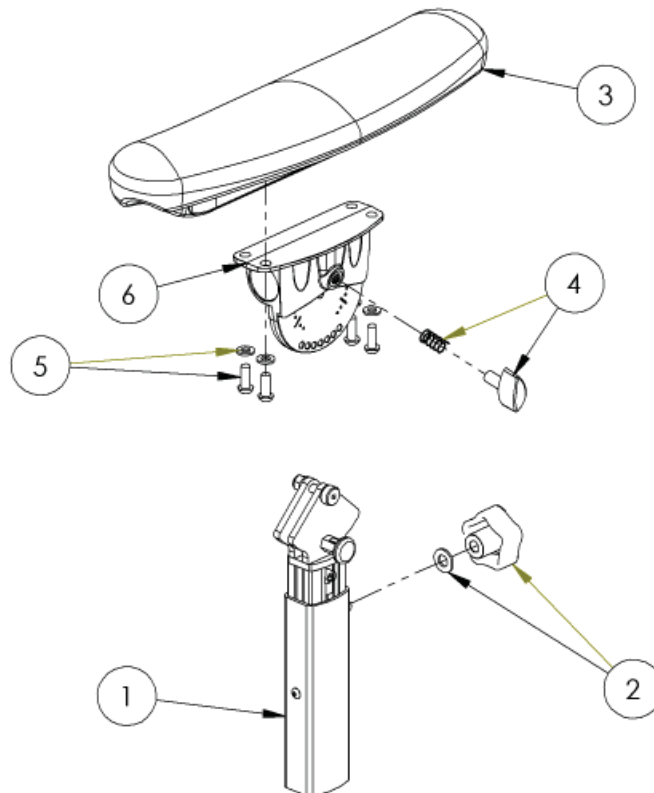

Armrest Assembly

Pos.	Leckey Code	Description	Qty	Compatible with	
				Size 1	Size 2
1	133-2048	Armrest Main Assy LH	1	✓	✓
1	133-2139	Armrest Main Assy RH	1	✓	✓
2	133-2049	Height Adjustment Knob	1	✓	✓
3	133-641	Armrest Top	1	✓	✓
4	133-2050	Tray Clamp Knob	1	✓	✓
5	133-2051	Armrest Bolt Kit	4	✓	✓
6	133-630	Armrest Casting	1	✓	✓