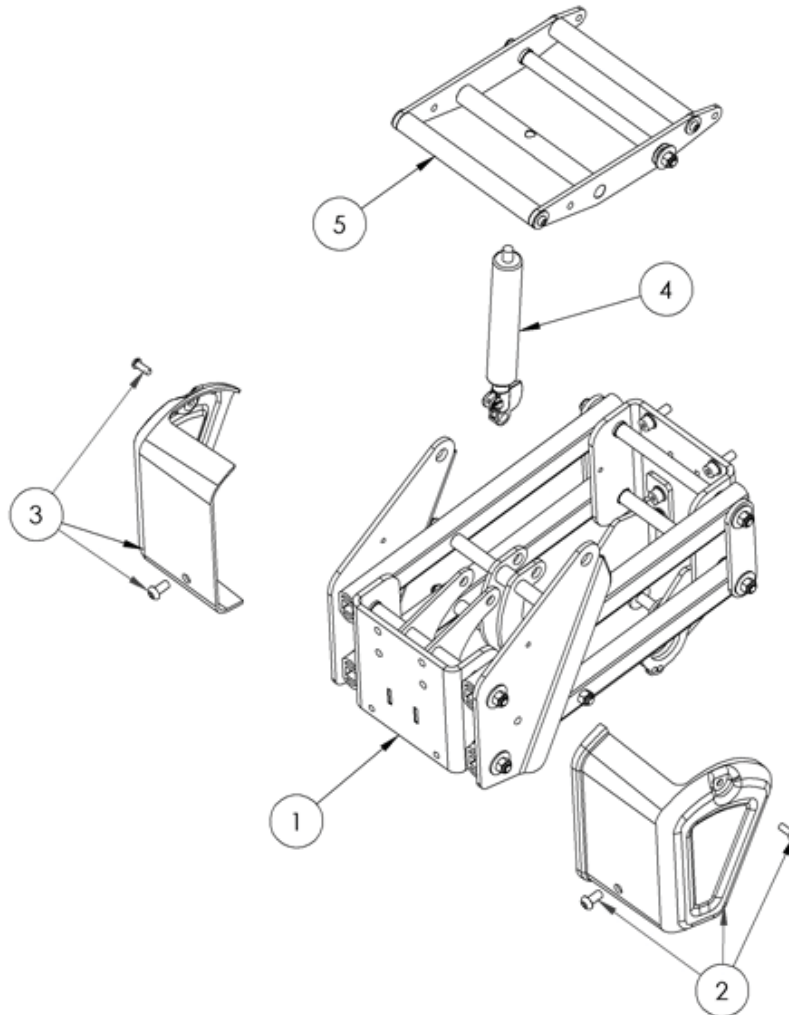

Hi-lo Assembly

Pos.	Leckey Code	Description	Qty	Compatible with	
				Size 1	Size 2
1	133-2094	HiLo Assy Hyd	1	✓	✓
1	133-2095	HiLo Assy Power Actuator	1	✓	✓
2	133-2096	Front Cover LH	1	✓	✓
3	133-2097	Front Cover RH	1	✓	✓
4	133-2098	Hydraulic Actuator	1	✓	✓
5	133-2099	Power Actuator	1	✓	✓
6	133-2100	Tilt Gas Shock	1	✓	✓
7	133-2102	Pedal	1	✓	✓
8	133-2101	Interface	1	✓	✓