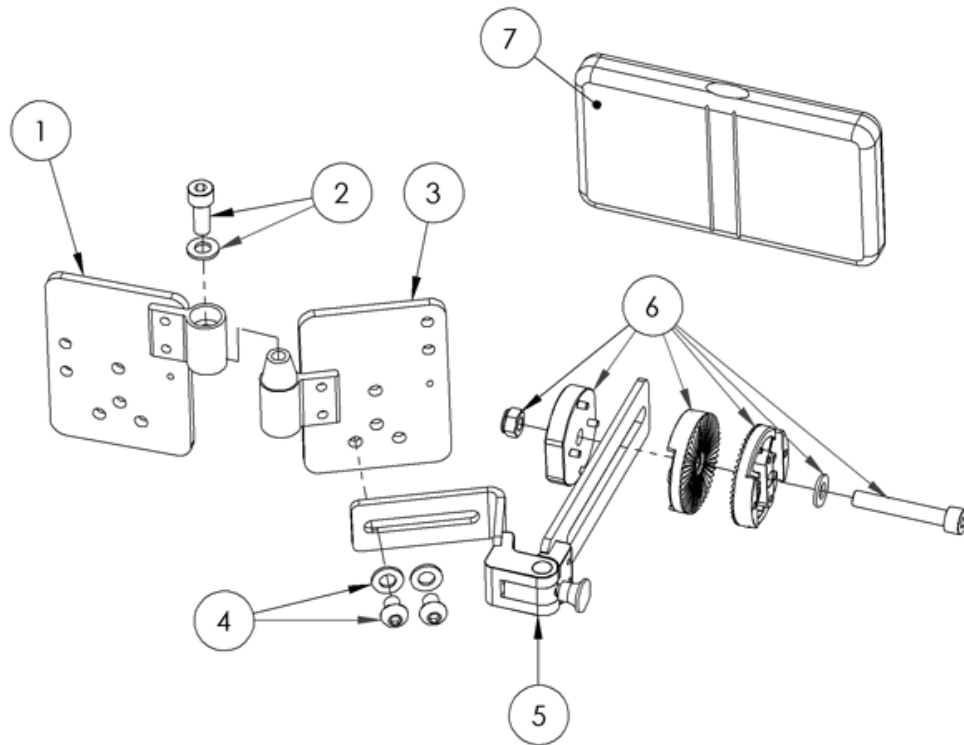

## Complex Horizontal Assembly

Pos.	Leckey Code	Description	Qty	Compatible with	
				Size 1	Size 2
1	133-2038	Complex Lateral Plate Male	1	✓	✓
2	133-2014	Taperlock Bolt Kit	2	✓	✓
3	133-2037	Complex Lateral Plate Female	1	✓	✓
4	133-2039	Complex Lateral Bolt Kit	2	✓	✓
5	133-2040	Complex Lateral Horizontal Flipaway Bracket	1	✓	✓
6	133-2032	Lateral Clamp Assy	1	✓	✓
7	133-748	Complex Lateral Cover	1	✓	✓