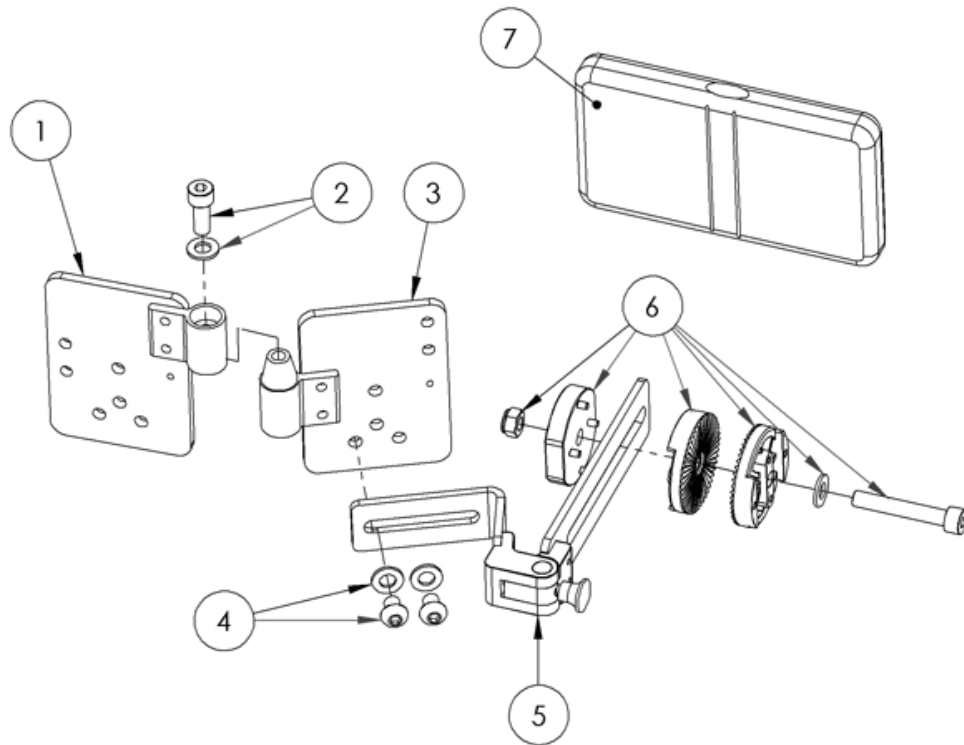

Complex Horizontal Assembly

Pos.	Leckey Code	Description	Qty	Compatible with	
				Size 1	Size 2
1	133-2038	Complex Lateral Plate Male	1	✓	✓
2	133-2014	Taperlock Bolt Kit	2	✓	✓
3	133-2037	Complex Lateral Plate Female	1	✓	✓
4	133-2039	Complex Lateral Bolt Kit	2	✓	✓
5	133-2040	Complex Lateral Horizontal Flipaway Bracket	1	✓	✓
6	133-2032	Lateral Clamp Assy	1	✓	✓
7	133-748	Complex Lateral Cover	1	✓	✓