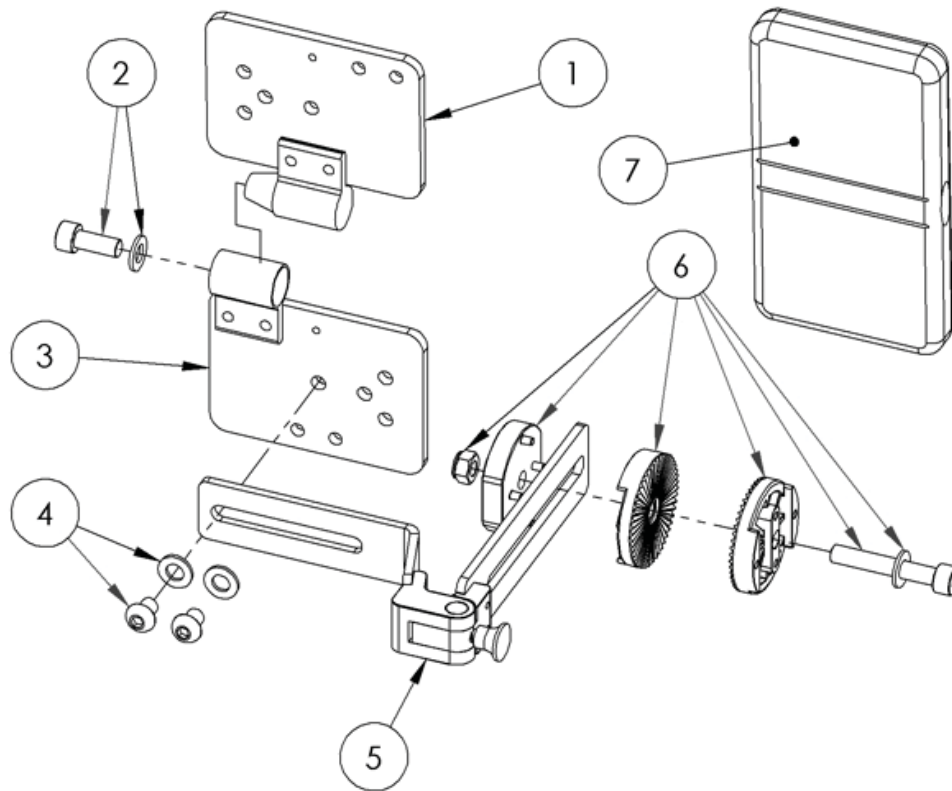

## Complex Lateral Vertical Assembly

Pos.	Leckey Code	Description	Qty	Compatible with	
				Size 1	Size 2
1	133-2037	Complex Lateral Plate Female	1	✓	✓
2	133-2014	Taperlock Bolt Kit	2	✓	✓
3	133-2038	Complex Lateral Plate Male	1	✓	✓
4	133-2039	Complex Lateral Bolt Kit	2	✓	✓
5	133-2042	Complex Lateral Vertical Flipaway Bracket	1	✓	✓
6	133-2032	Lateral Clamp Assy	1	✓	✓
7	133-748	Complex Lateral Cover	1	✓	✓