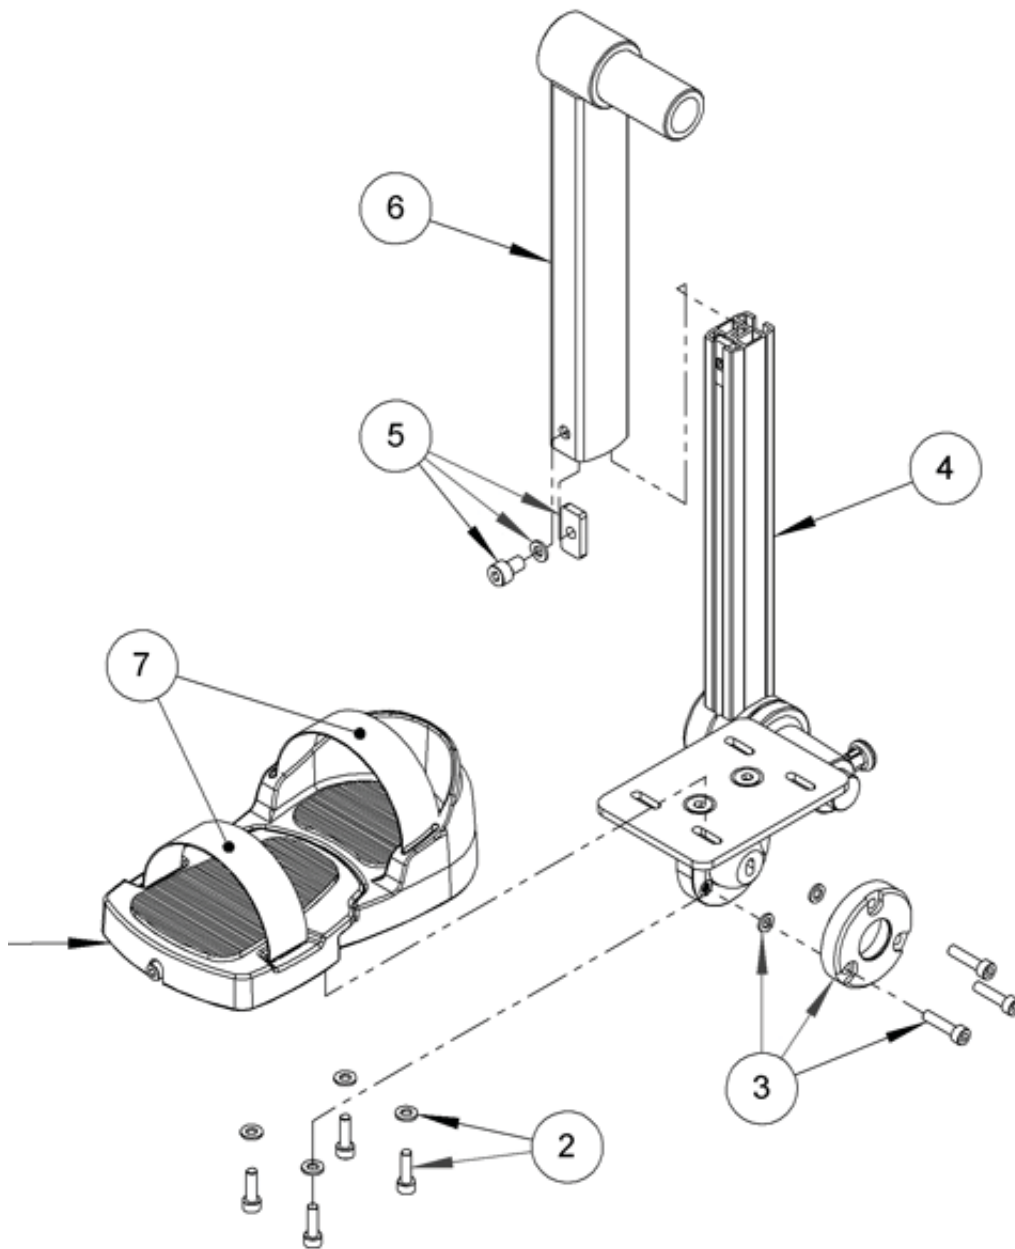

Foot Support Assembly

Pos.	Leckey Code	Description	Qty	Compatible with	
				Size 1	Size 2
1	133-2071	Sandal Assy	1	✓	✓
2	133-2072	Sandal Bolt Kit	1	✓	✓
3	133-2073	Footplate Adjustment Clamp Kit	1	✓	✓
4	133-2074	Inner Leg LH	1	✓	✓
4	133-2075	Inner Leg RH	1	✓	✓
5	133-2076	Leg Height Adjustment Clamp Kit	1	✓	✓
6	133-654	Outer Leg	1	✓	✓