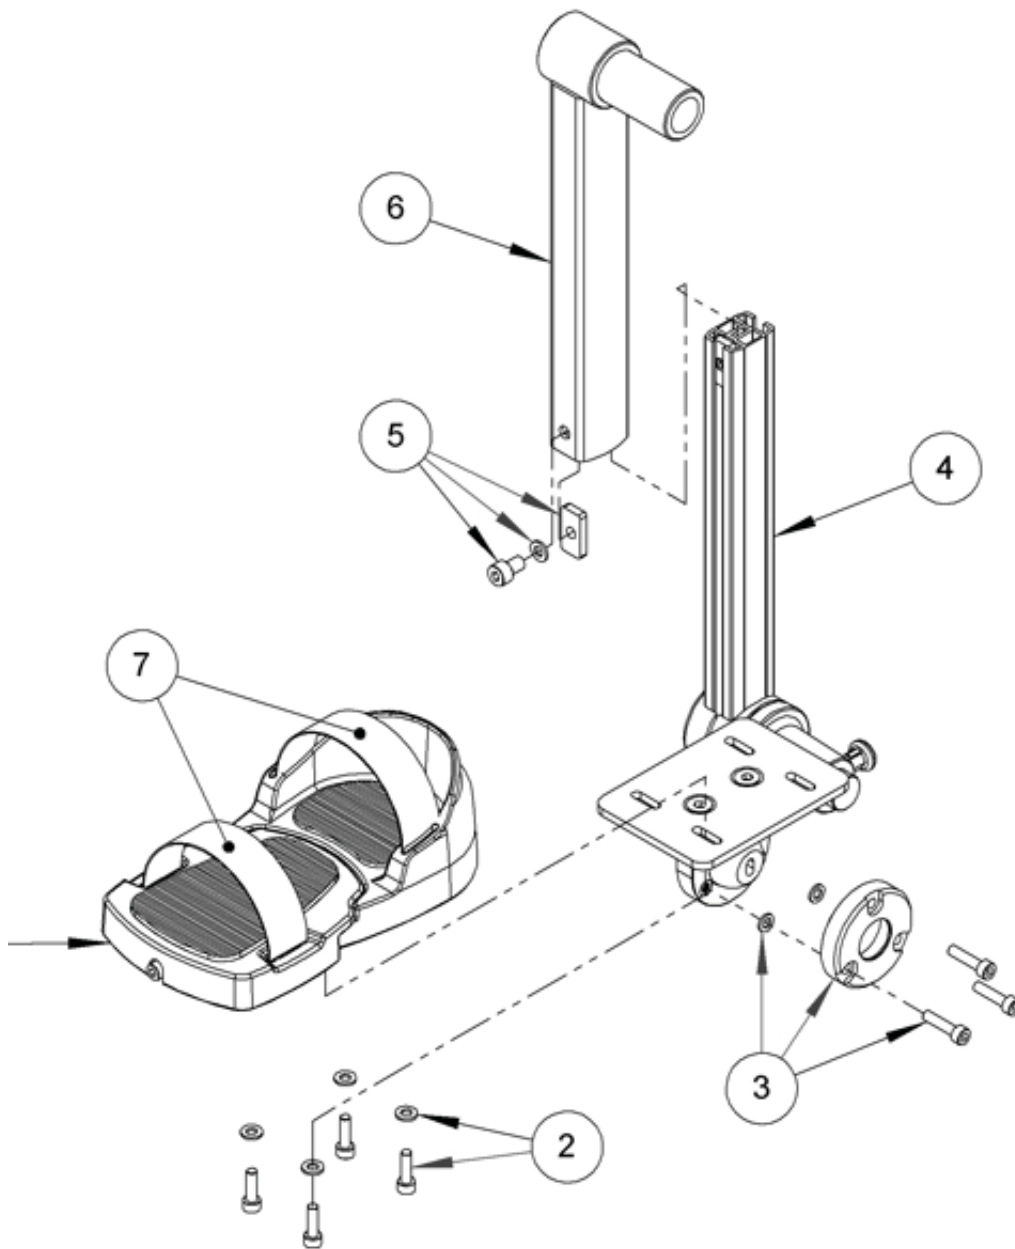

## Foot Support Assembly

Pos.	Leckey Code	Description	Qty	Compatible with	
				Size 1	Size 2
1	133-2071	Sandal Assy	1	✓	✓
2	133-2072	Sandal Bolt Kit	1	✓	✓
3	133-2073	Footplate Adjustment Clamp Kit	1	✓	✓
4	133-2074	Inner Leg LH	1	✓	✓
4	133-2075	Inner Leg RH	1	✓	✓
5	133-2076	Leg Height Adjustment Clamp Kit	1	✓	✓
6	133-654	Outer Leg	1	✓	✓