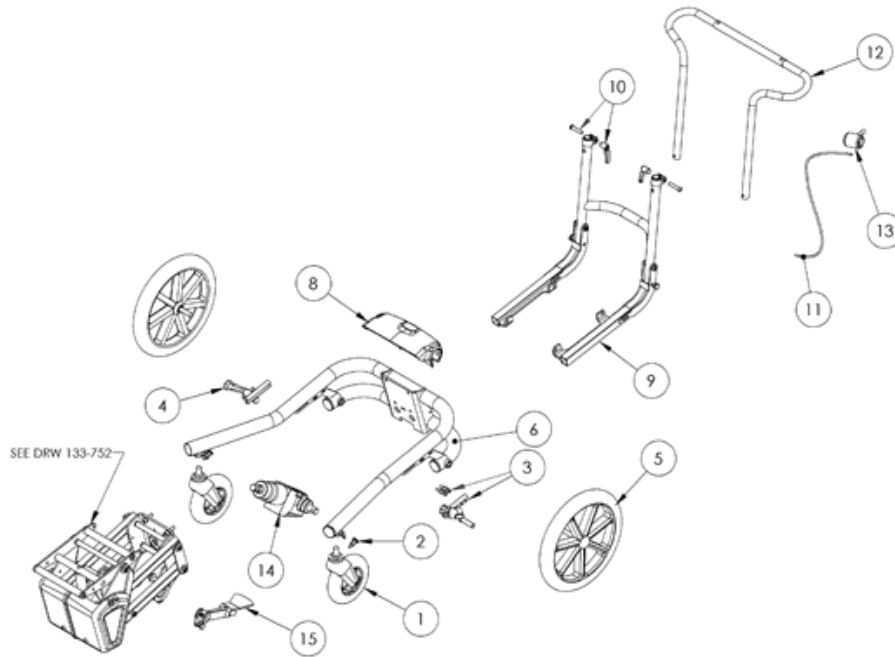

Hi-lo Chassis Assembly - Hydraulic

Pos.	Leckey Code	Description	Qty	Compatible with	
				Size 1	Size 2
1	133-2084	Front Castor Assy	1	✓	✓
2	IA19	Lock Pin	1	✓	✓
3	133-2085	Brake Assy LH	1	✓	✓
4	133-2086	Brake Assy RH	1	✓	✓
5	133-2087	Rear Wheel Assy	1	✓	✓
6	133-2088	Chassis Assy	1	✓	✓
8	133-2090	Rear Cover	1	✓	✓
9	133-2091	Lower Pushbar Assy	1	✓	✓
10	133-2092	Pushbar Clamp	1	✓	✓
11	133-856	Cable	1	✓	✓
12	133-2093	Upper Pushbar	1	✓	✓
13	133-851	Lever	1	✓	✓
14	133-2098	Hydraulic Actuator	1	✓	✓
15	133-2102	Pedal	1	✓	✓