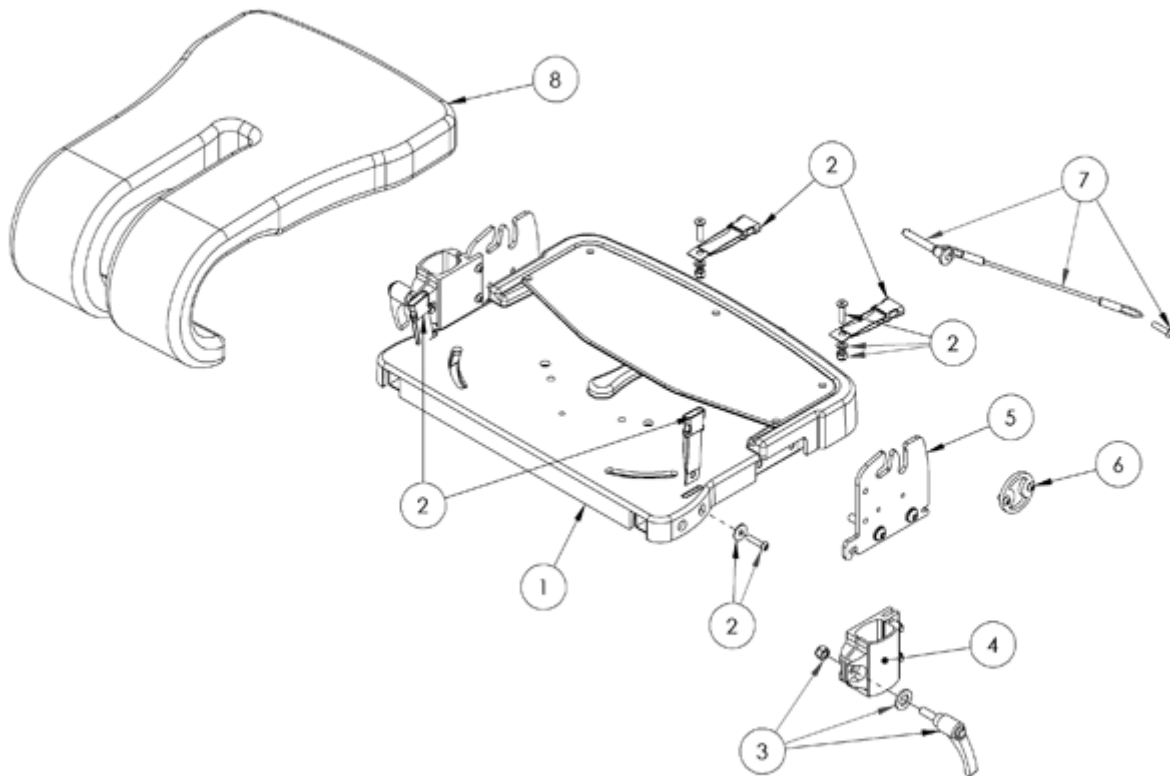

Seatbase Assembly

Pos.	Leckey Code	Description	Qty	Compatible with	
				Size 1	Size 2
1	133-2052	Seatbase Assy	1	✓	✓
2	133-2053	Seatbase Buckle Kit	4	✓	✓
3	133-2054	Armrest Clamp Knob Assy	1	✓	✓
4	133-2055	Armrest Clamp Assy	1	✓	✓
5	133-2056	Seatbase Side Plate Assy Fixed	1	✓	✓
5	133-2082	Seatbase Side Plate Assy Removable	1	✓	✓
6	133-2057	Coms Bracket Assy	1	✓	✓
7	133-2083	Lockpin Assy	1	✓	✓