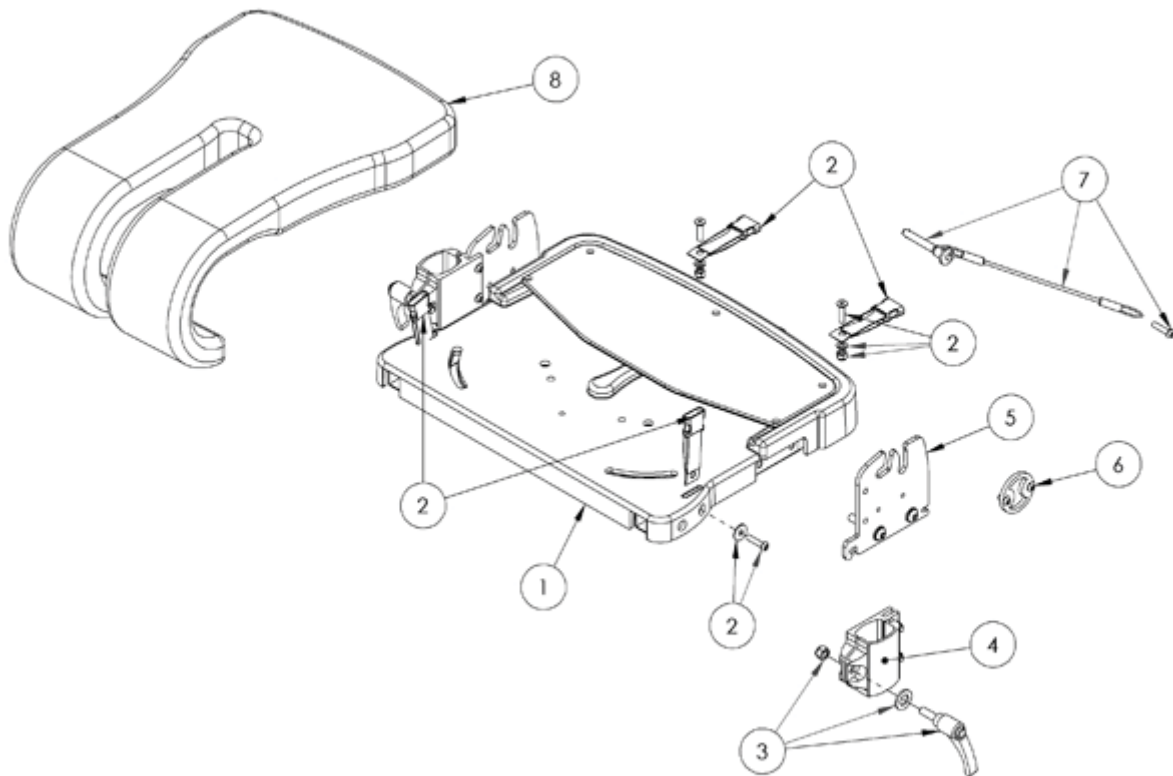

Seatbase Assembly

Pos.	Leckey Code	Description	Qty	Compatible with	
				Size 1	Size 2
1	133-2052	Seatbase Assy	1	✓	✓
2	133-2053	Seatbase Buckle Kit	4	✓	✓
3	133-2054	Armrest Clamp Knob Assy	1	✓	✓
4	133-2055	Armrest Clamp Assy	1	✓	✓
5	133-2056	Seatbase Side Plate Assy Fixed	1	✓	✓
5	133-2082	Seatbase Side Plate Assy Removable	1	✓	✓
6	133-2057	Coms Bracket Assy	1	✓	✓
7	133-2083	Lockpin Assy	1	✓	✓