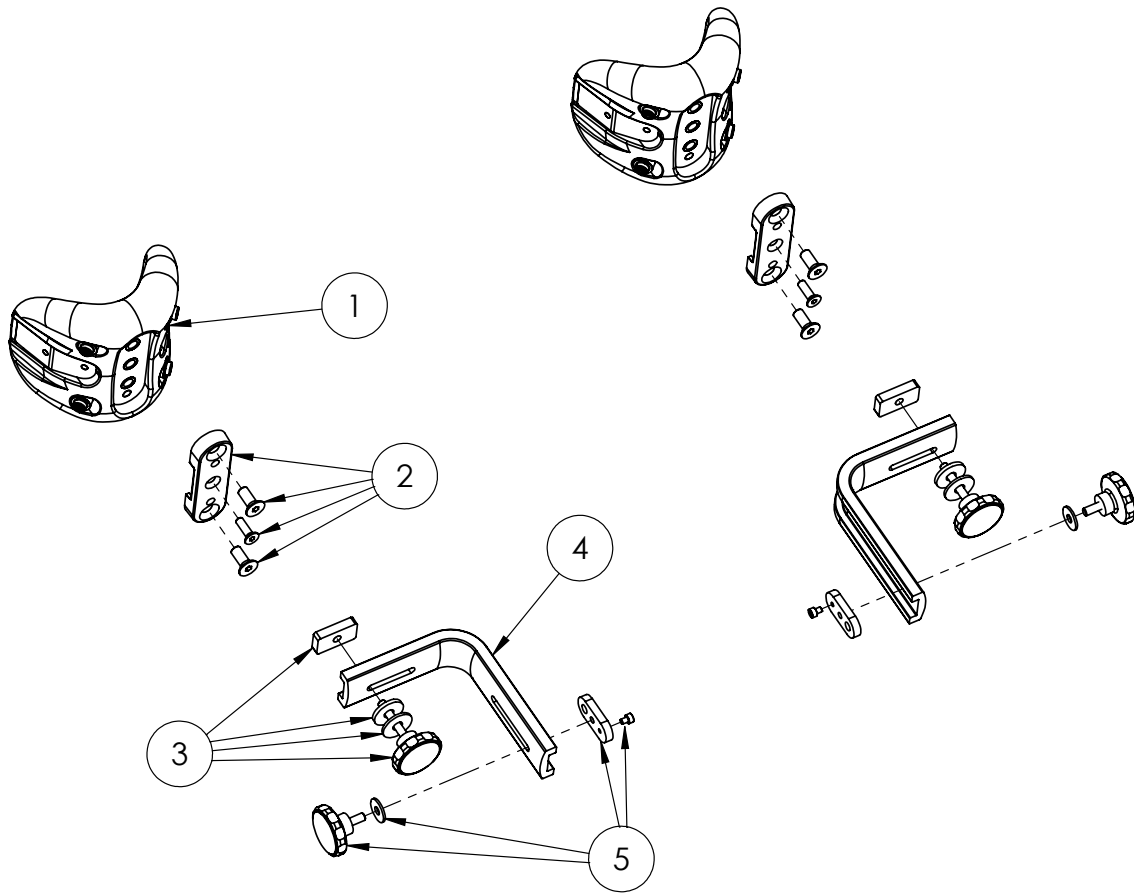

## Knee Assembly

Pos.	Leckey Code	Description	Qty	Compatible with	
				Size 1	Size 2
1	143-9018	KNEE PU ASSEMBLY - SIZE 1	2	✓	
1	143-9022	KNEE PU ASSEMBLY - SIZE 2	2		✓
2	143-9019	KNEE STRAP FIXING ASSEMBLY	2	✓	✓
3	143-9020	KNEE ADJUSTMENT FIXINGS KIT	2	✓	✓
4	143-1190	KNEECUP EXTRUSION	2	✓	✓
5	143-9021	KNEE SLIDER FIXINGS KIT	2	✓	✓
6	143-1825	KNEE STRAP ASSY (NOT SHOWN)	2	✓	✓