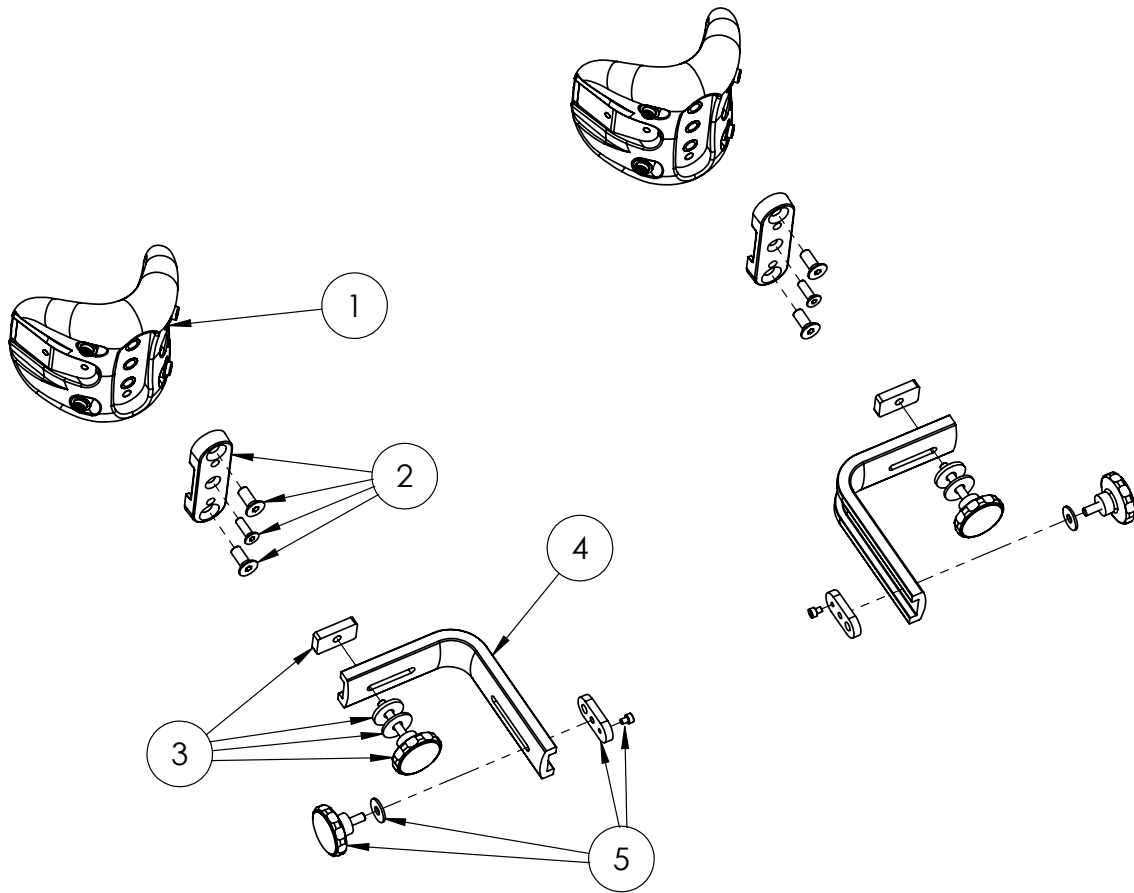

Knee Assembly

Pos.	Leckey Code	Description	Qty	Compatible with	
				Size 1	Size 2
1	143-9018	KNEE PU ASSEMBLY - SIZE 1	2	✓	
1	143-9022	KNEE PU ASSEMBLY - SIZE 2	2		✓
2	143-9019	KNEE STRAP FIXING ASSEMBLY	2	✓	✓
3	143-9020	KNEE ADJUSTMENT FIXINGS KIT	2	✓	✓
4	143-1190	KNEECUP EXTRUSION	2	✓	✓
5	143-9021	KNEE SLIDER FIXINGS KIT	2	✓	✓
6	143-1825	KNEE STRAP ASSY (NOT SHOWN)	2	✓	✓