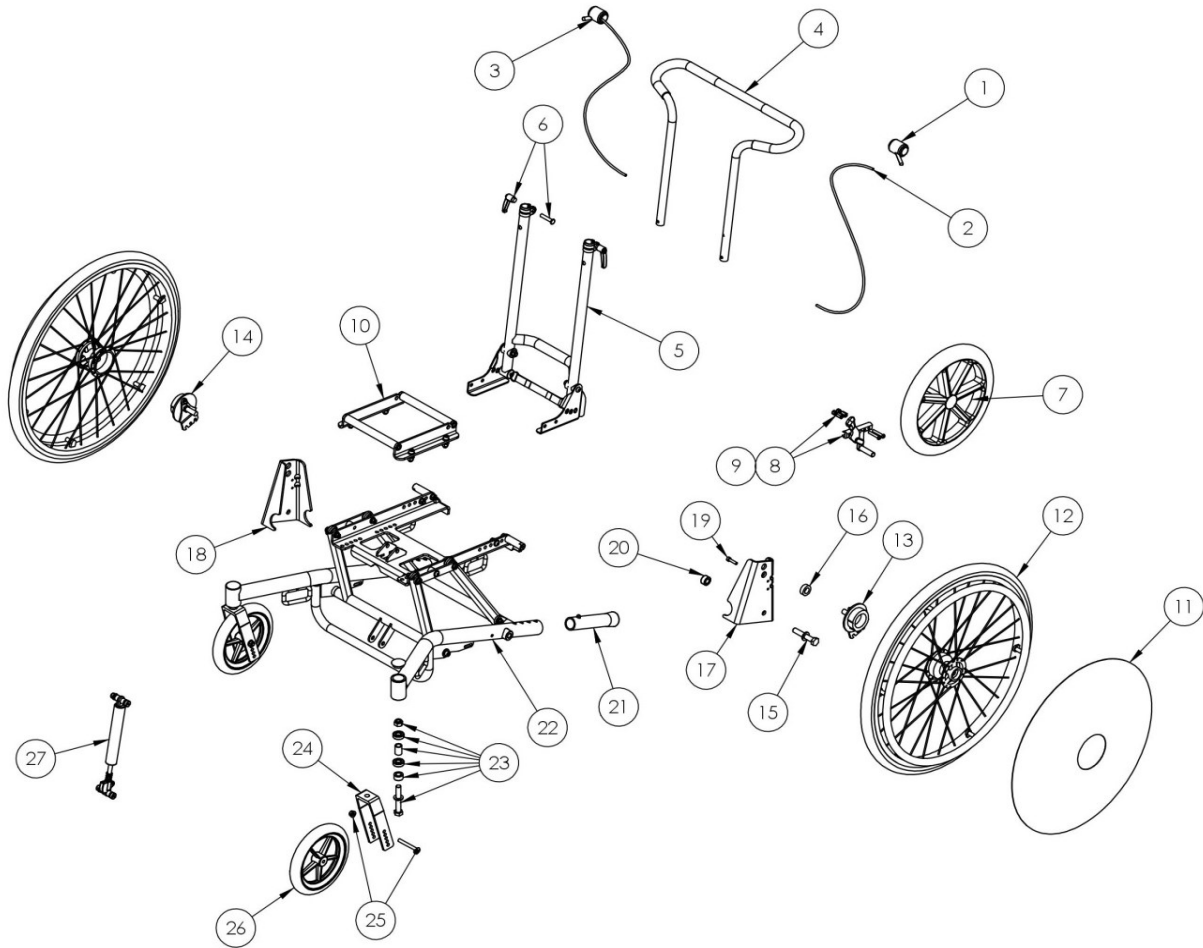

LECKEY^o

Leckey Tour Mobility Base Spare Parts Catalogue

Contents

03-04 Leckey Tour Mobility Base

Leckey Tour Mobility Base

Pos.	Leckey Code	Description	Qty
1	133-851	Tilt Lever	1
2	133-856	Tilt Cable	1
3	133-2130	Brake Assembly	1
4	133-2131	Upper Handlebar Assembly	1
5	133-2132	Lower Pushbar Assembly	1
6	133-2092	Pushbar Clamp	1
7	133-2087	Rear 12" Wheel Assy	2
8	133-2085	Brake Assy LH	1
9	133-2086	Brake Assy RH	1
10	133-2133	Interface KIT	1
10	133-2134	Interface MYGO	1
11	IA54	Spoke Shield 22"	2
11	IA55	Spoke Shield 24"	2
12	IA52	Wheel 22"	2

Leckey Tour Mobility Base

Pos.	Leckey Code	Description	Qty
12	IA53	Wheel 24"	2
13	IA50	Braked Hub LH	1
14	IA51	Braked Hub RH	1
15	133-2134	Bolt Assembly	2
16	133-427	Hub Spacer	2
17	133-498	Wheel Plate LH KIT	1
17	137-498	Wheel Plate LH MYGO	1
18	133-426	Wheel Plate RH KIT	1
18	137-426	Wheel Plate RH MYGO	1
19	133-2136	Hub Screw Assembly	2
20	133-387	Plate Spacer	2
21	133-778	Tipper	2
22	133-2137	Chassis Assembly	1
23	133-2138	Bearing Assembly	2
24	IA48	Fork	2
25	133-2140	Wheel Bolt Assembly	2
26	IA45	Front Castor 8"/200mm	2
26	IA46	Front Castor 6"/150mm	2
26	IA47	Front Castor 4"/100mm	2
27	133-2144	Tilt Shock Assembly	1