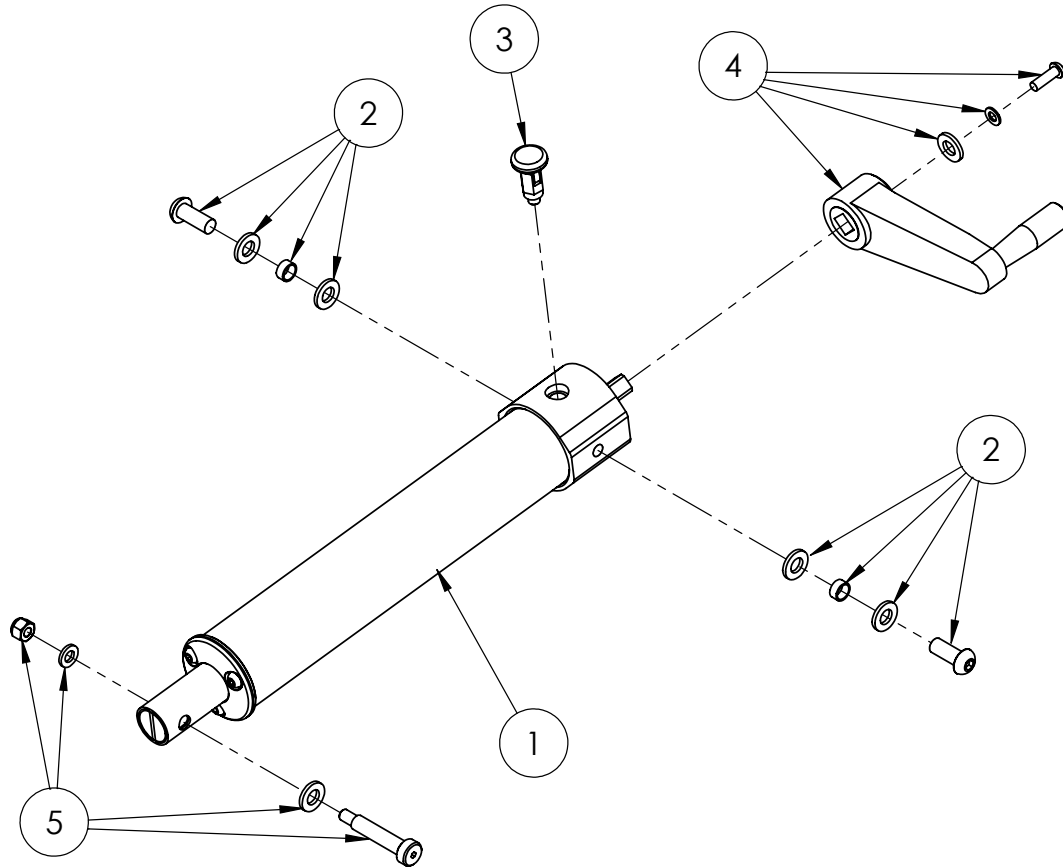

Linear Drive

Pos.	Leckey Code	Description	Qty	Compatible with	
				Size 1	Size 2
1	143-9014	LINEAR DRIVE ASSEMBLY	1	✓	✓
2	143-9015	PIVOT FIXINGS KIT	1	✓	✓
3	IA19	PULL PIN	1	✓	✓
4	143-9016	HANDLE ASSEMBLY	1	✓	✓
5	143-9017	CHASSIS INTERFACE FIXINGS KIT	1	✓	✓