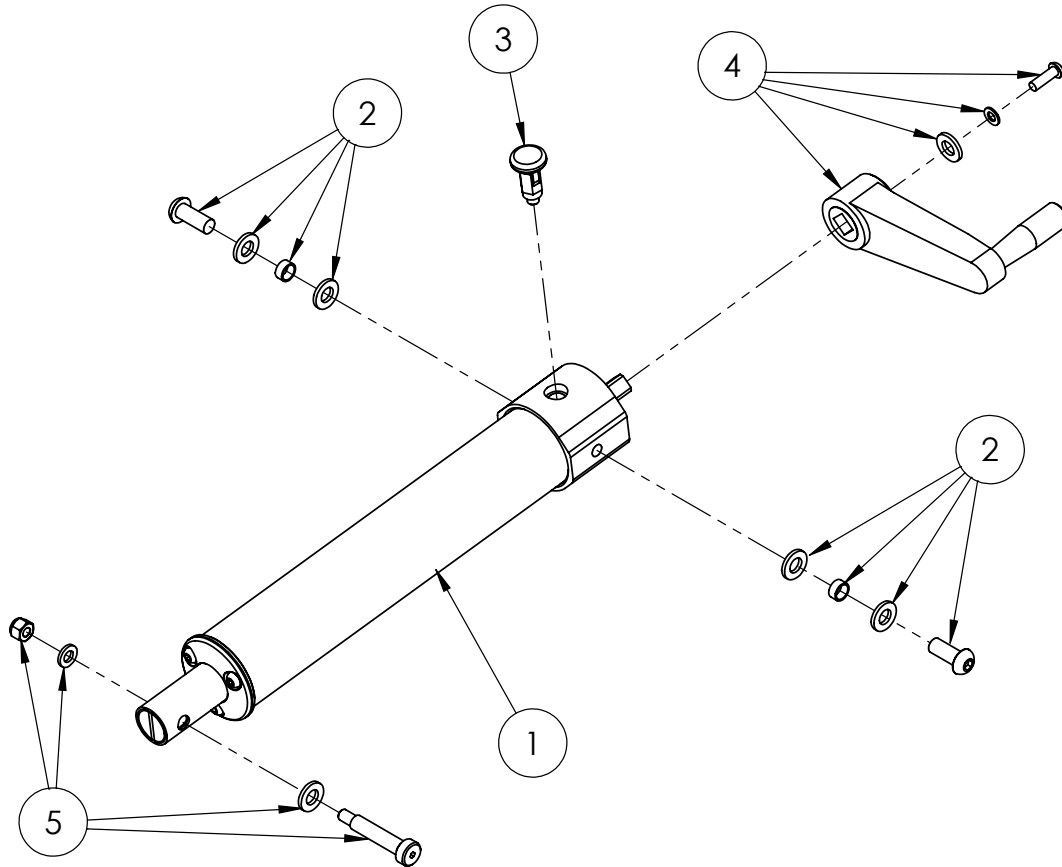

Linear Drive

Pos.	Leckey Code	Description	Qty	Compatible with	
				Size 1	Size 2
1	143-9014	LINEAR DRIVE ASSEMBLY	1	✓	✓
2	143-9015	PIVOT FIXINGS KIT	1	✓	✓
3	IA19	PULL PIN	1	✓	✓
4	143-9016	HANDLE ASSEMBLY	1	✓	✓
5	143-9017	CHASSIS INTERFACE FIXINGS KIT	1	✓	✓