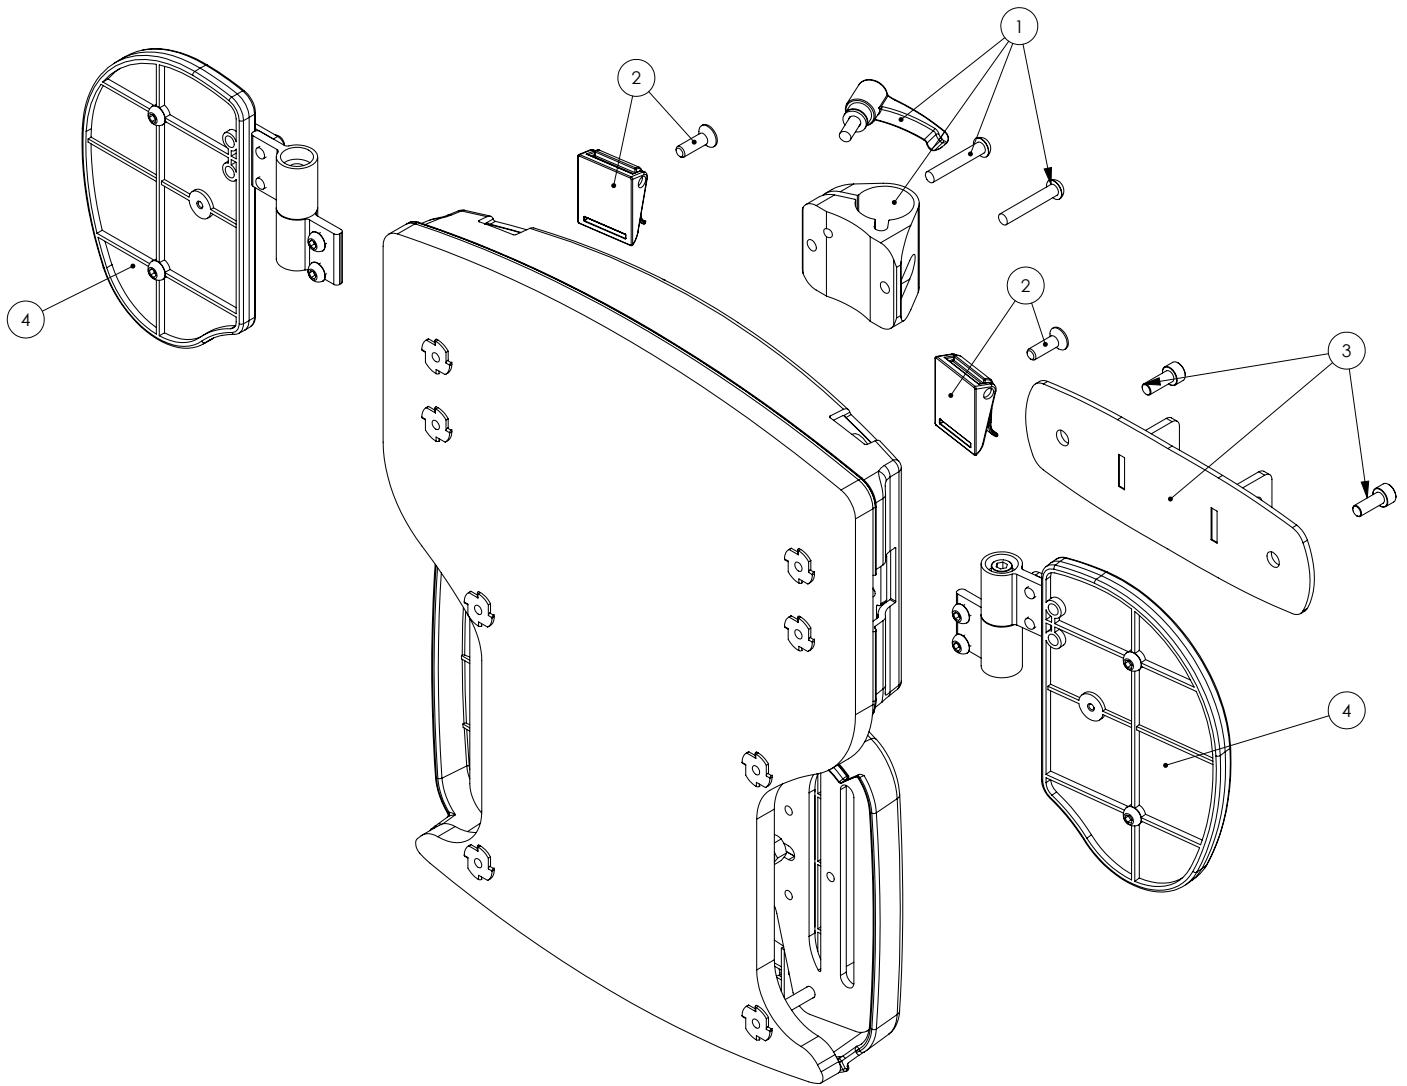

Backrest Assembly

Pos.	Leckey Code	Description	Qty
1	161-1000	Headrest Attachment Kit	1
2	161-1001	Camlock Attachment Kit	1
3	161-1002	Backrest Attachment Kit	1
4	161-1003	Shoulder Wing Kit (Pair)	1