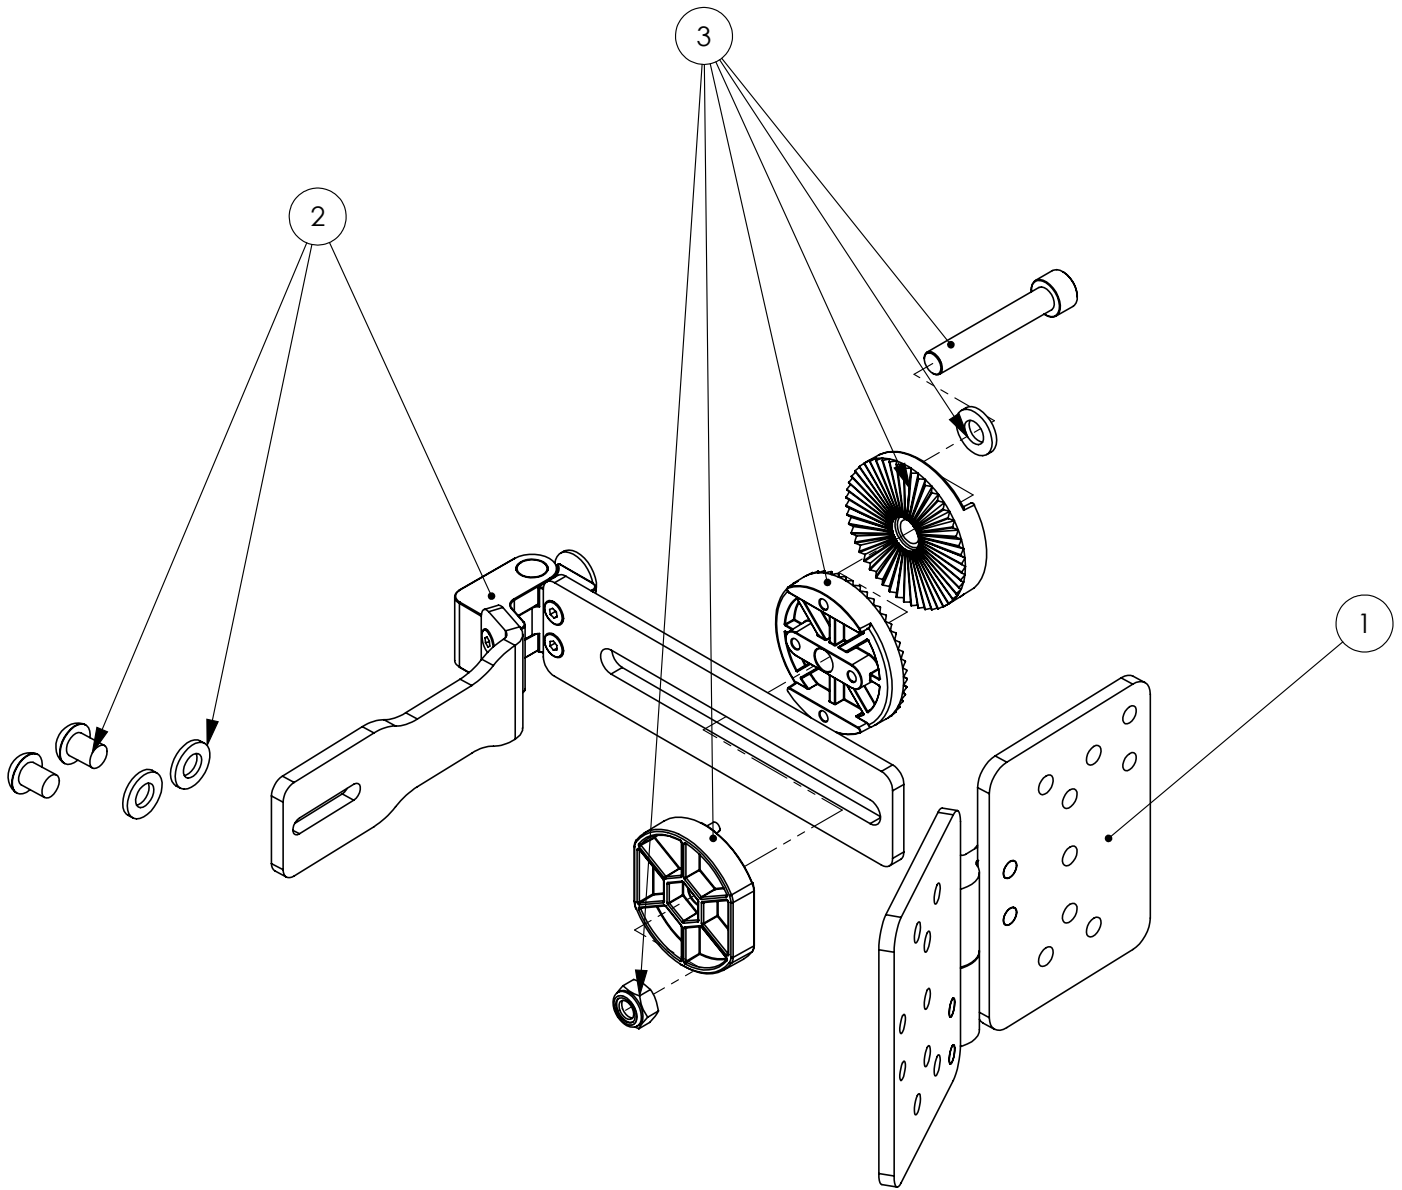

Complex Lateral Assembly

| Pos. | Leckey Code | Description | Qty |
|------|-------------|--------------------------------------|-----|
| 1 | 161-1020 | Complex Lateral Assembly (Single) | 1 |
| 2 | 161-1021 | Lateral Bracket & Screw Kit (Single) | 1 |
| 3 | 161-1018 | Angle Lock Assembly (Single) | 1 |
| 4 | 133-791 | Lateral Covers (Pair) | 1 |