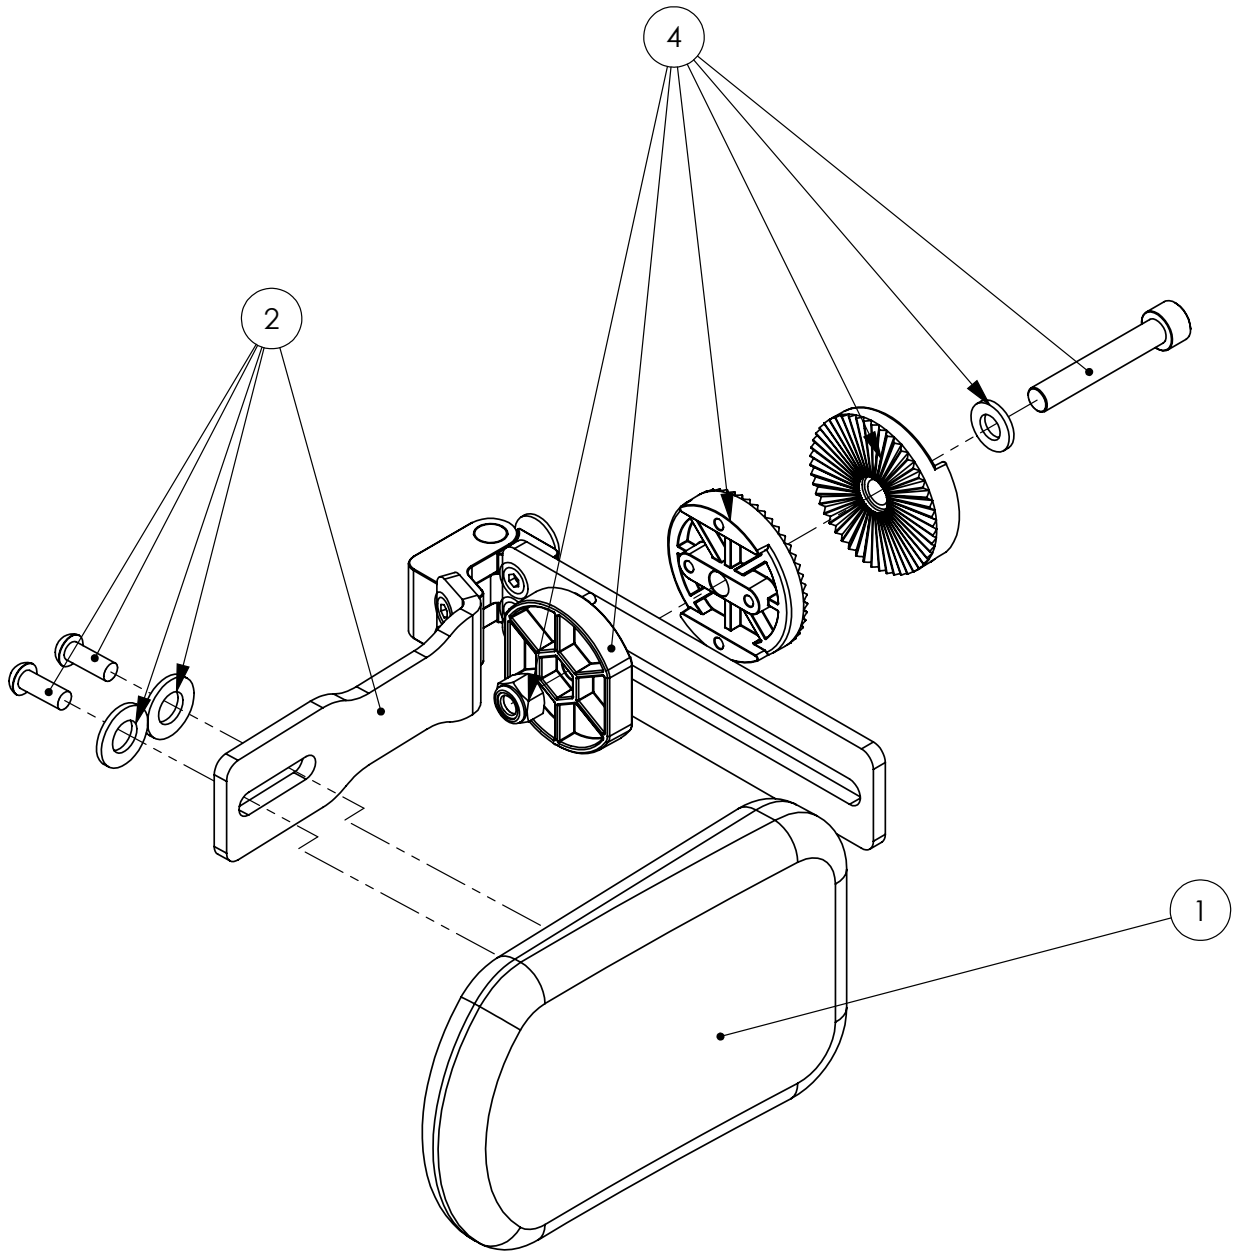

Flip Away Lateral Assembly

Pos.	Leckey Code	Description	Qty
1	161-1014	Lateral Assembly (Single)	1
2	161-1021	Lateral Bracket & Screw Kit (Single)	1
3	161-1017	Harness Buckle Attachment (Single)	1
4	161-1018	Angle Lock Assembly (Single)	1
5	151-3750-05	Lateral Covers (Pair)	1