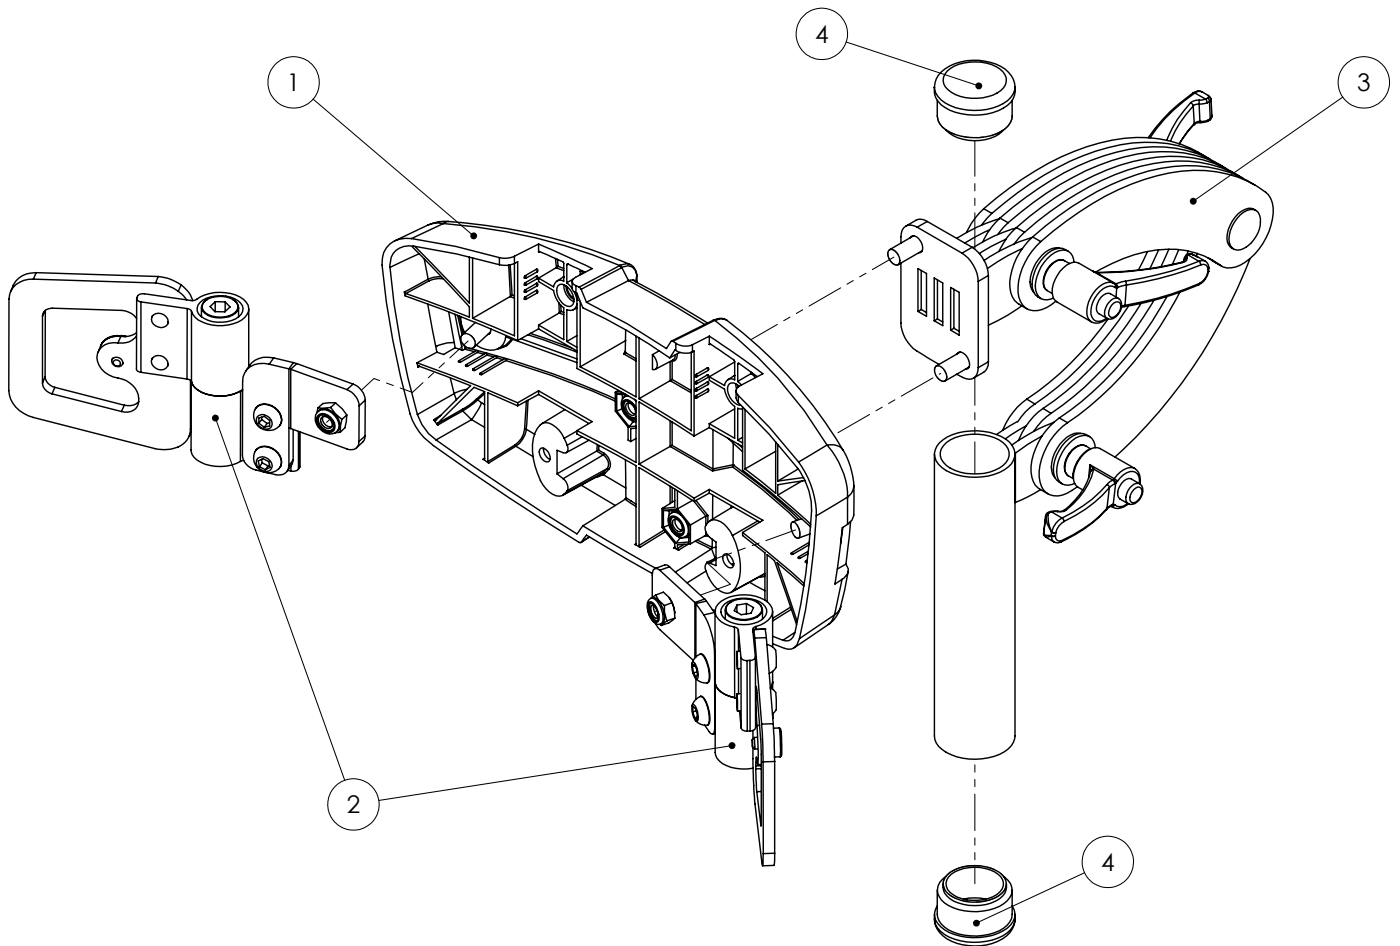

Large Headrest with Adjustable Wings Assembly

Pos.	Leckey Code	Description	Qty
1	161-1032	Contoured Headrest (Hardware Only)	1
2	161-1033	Large Headrest Lateral Assembly	1
3	161-1030	Headrest Post & Adjustment Assembly	1
4	161-1031	Round Tube Inserts	1
5	161-966	Contoured Headrest Cushion	1