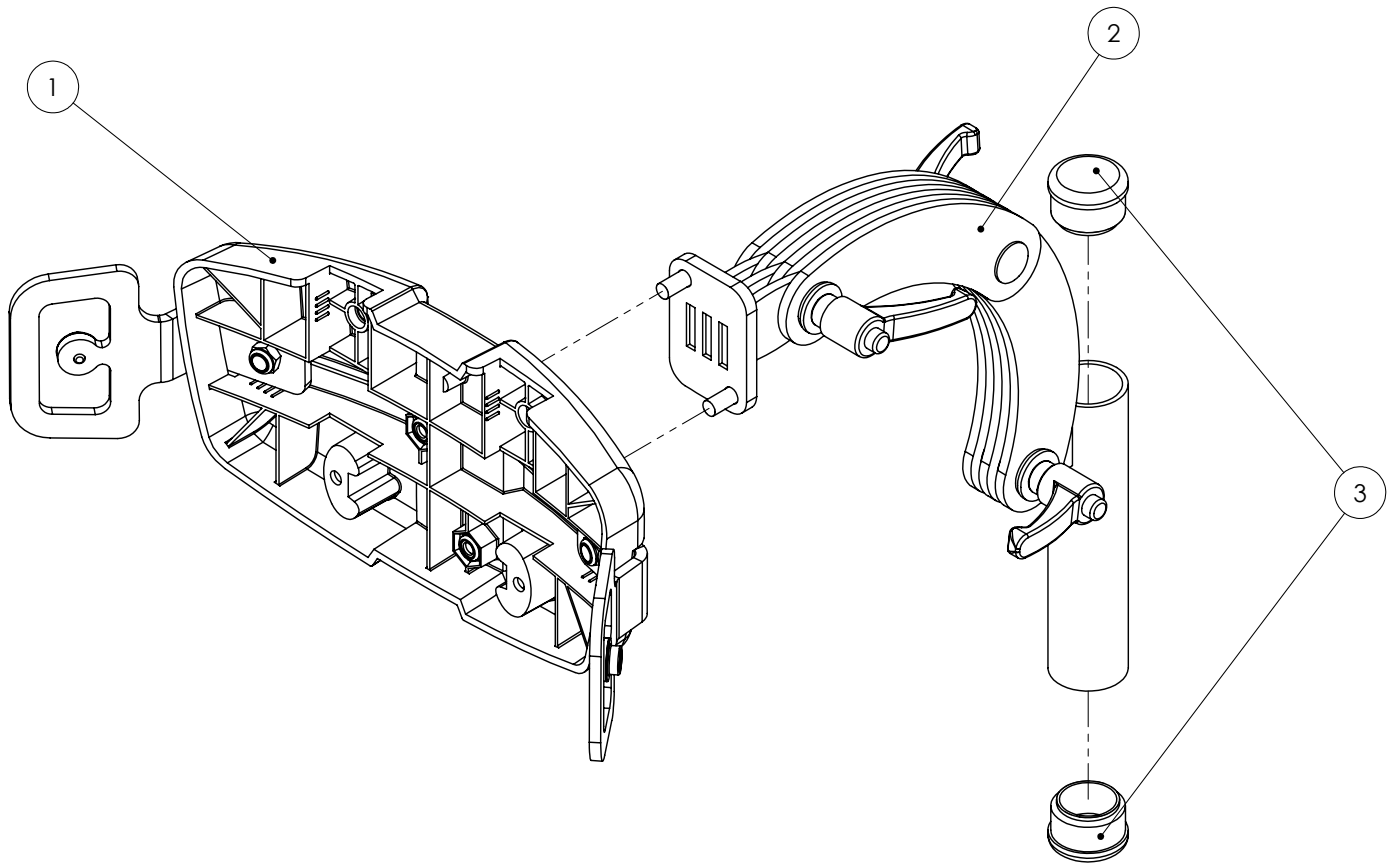

## Mygo S1 & 2 Style Headrest Assembly

Pos.	Leckey Code	Description	Qty
1	161-1029	Contoured Headrest (Hardware Only)	1
2	161-1030	Headrest Post & Adjustment Assembly	1
3	161-1031	Round Tube Inserts	1
4	137-800-05	Contoured Headrest Cushion	1