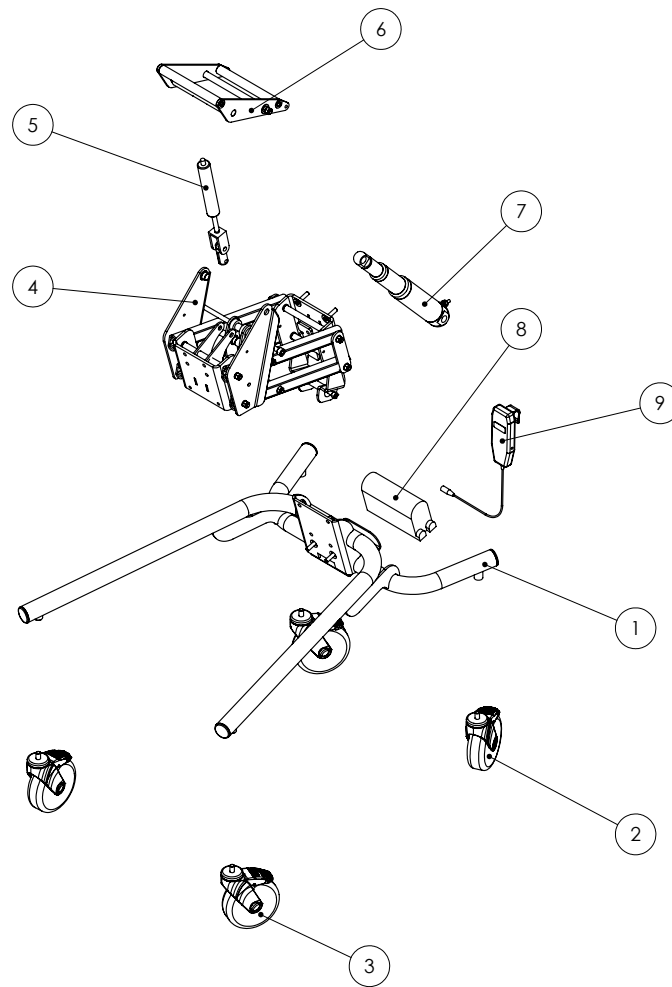

## Power Chassis

Pos.	Leckey Code	Description	Qty
1	151-3838	Chassis Assembly	1
2	IA31	5" Castor	2
3	IA62	5" Caster-Directional Lock	2
4	151-3839	Hi-Lo Assembly	1
5	133-2100	Tilt gas shock	1
6	161-1047	Interface	1
7	161-1054	Power Actuator	1
8	161-1055	Control Box & Battery (Charger Included)	1
9	161-1056	Handset	1
10	161-1011	Cable	1
11	161-1010	Release Lever	1