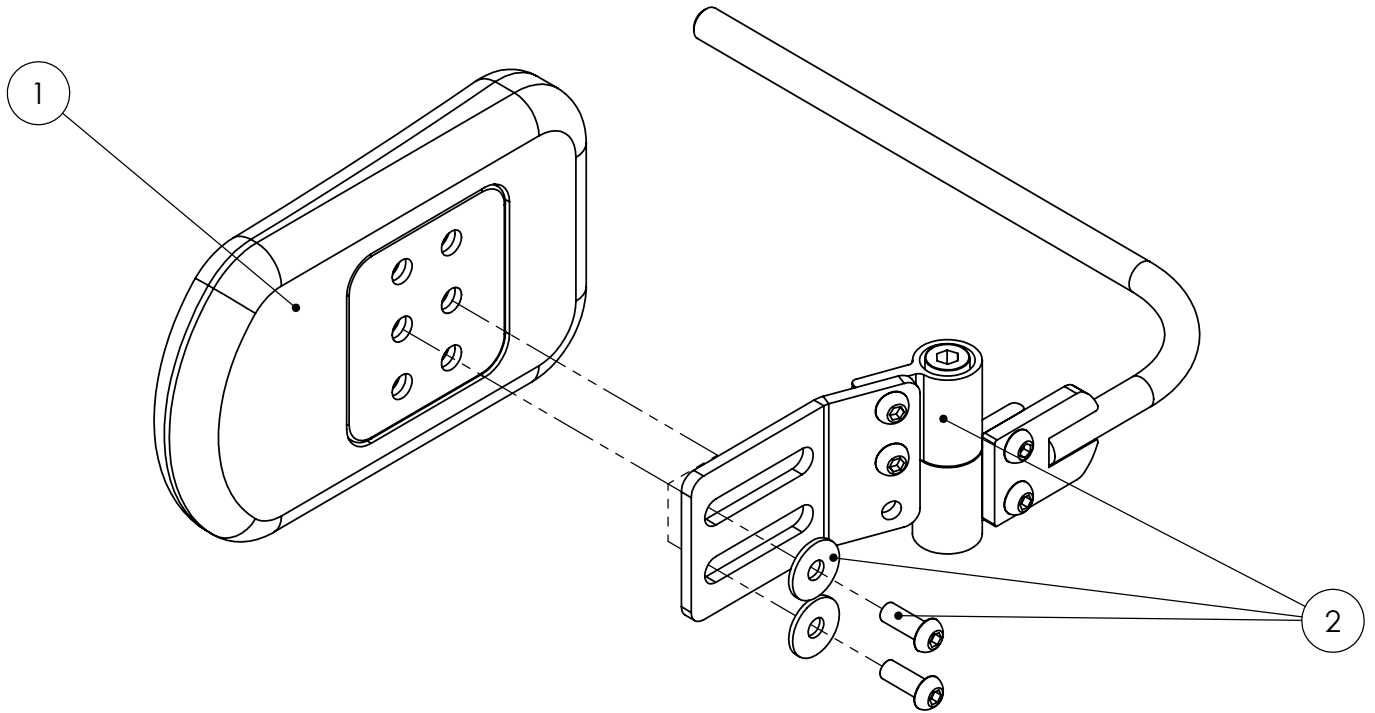

Side Pad Assembly

Pos.	Leckey Code	Description	Qty
1	161-1014	Lateral Assembly (Single)	1
2	161-1022	Side Pad Bracket & Screw Kit (Single)	1
3	151-3750-05	Lateral Covers (Pair)	1