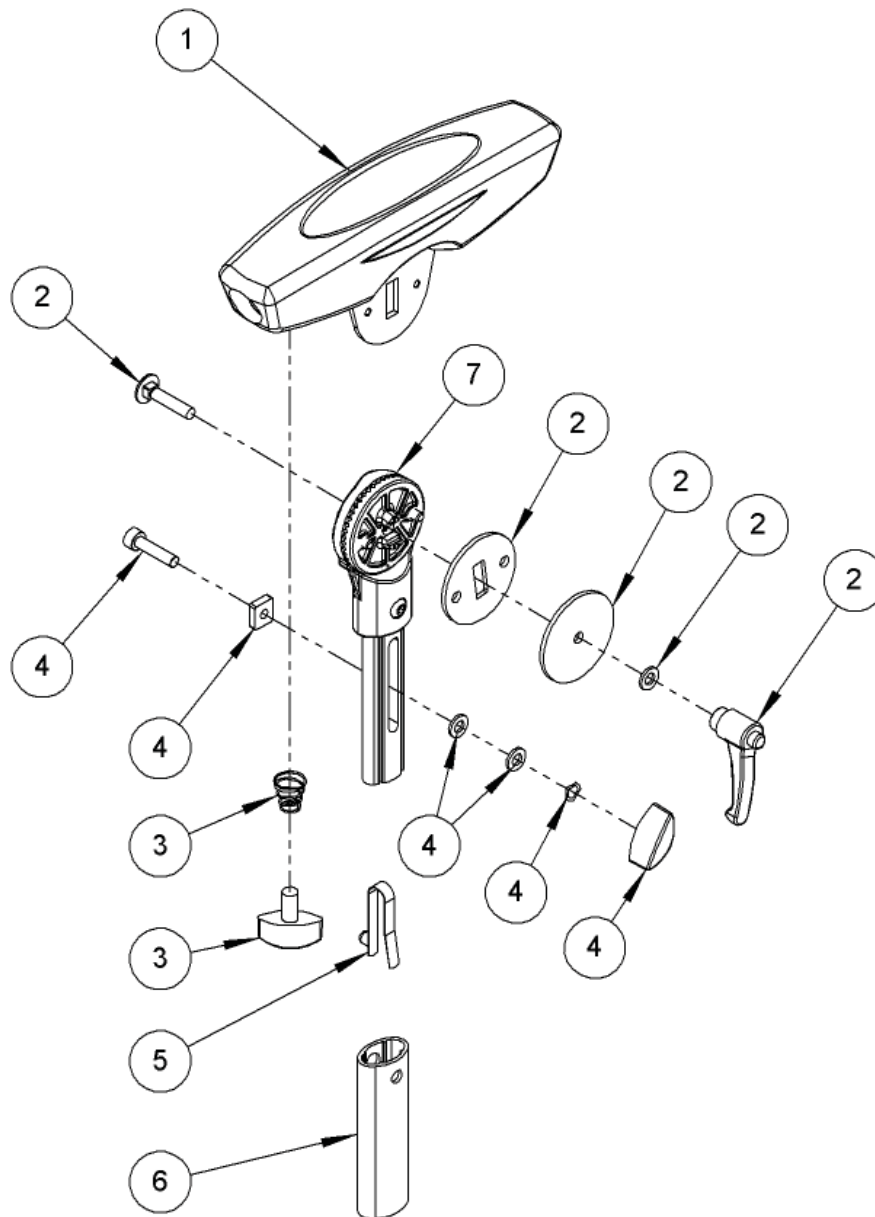

## Armrest Assembly

Pos.	Leckey Code	Description	Qty	Compatible with	
				Size 1	Size 2
1	117-715	Armrest Moulded Assembly	1	✓	✓
2	137-9011	Armrest Adjustment Kit	1	✓	✓
3	137-9013	Armrest Locking Kit	1	✓	✓
4	137-9012	Armrest Outer Adjustment Assembly	1	✓	✓
5	SJ109	1/4 Single Popper	1	✓	✓
6	117-145	Armrest Outer Extrusion Size 1	1	✓	
6	137-146	Armrest Outer Extrusion Size 2	1		✓
7	117-9005	Armrest Adjuster Size 1	1	✓	
7	137-9014	Armrest Adjuster Size 2	1		✓