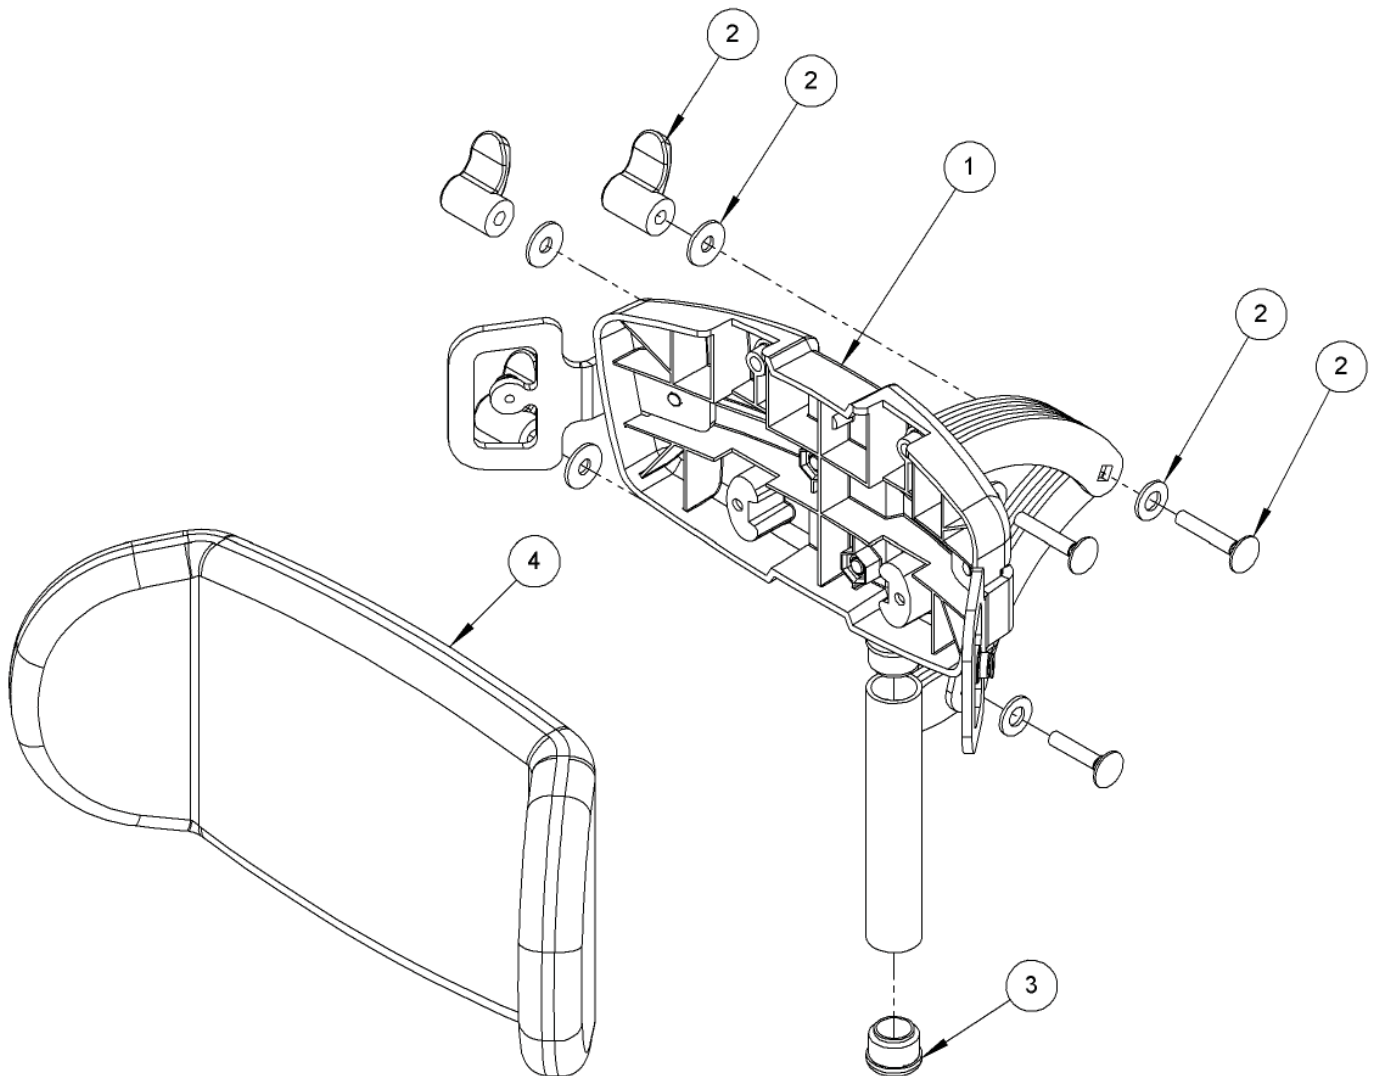

Contoured Head Support Assembly

Pos.	Leckey Code	Description	Qty	Compatible with	
				Size 1	Size 2
1	120-859	Contoured Headrest (Hardware Only)	1	✓	✓
2	137-9015	Wing Nut Assembly	3	✓	✓
3	SF53	Round Tube Insert	2	✓	✓
4	137-800-05	Contoured Headrest Cushion	1	✓	✓