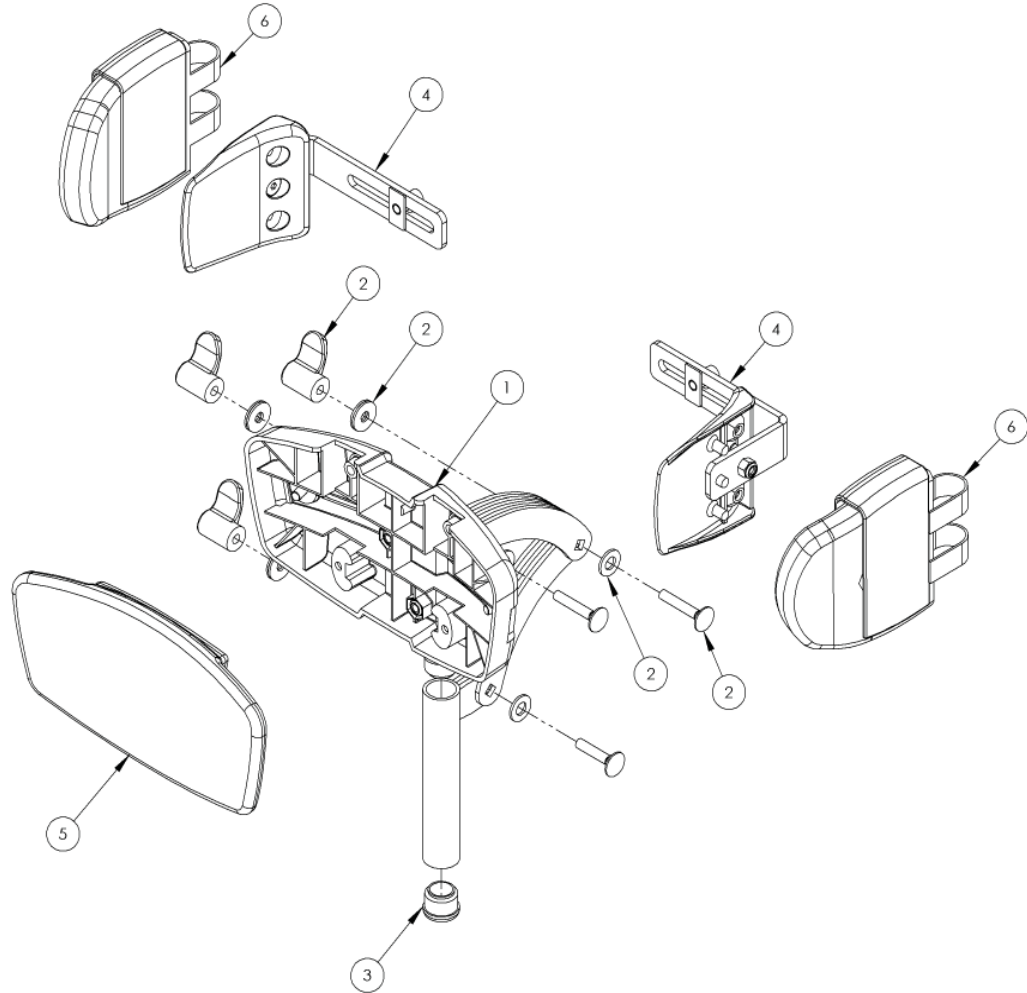

## Flat Head Support Assembly

Pos.	Leckey Code	Description	Qty	Compatible with	
				Size 1	Size 2
1	117-697	Flat Headrest Support (Hardware Only)	1	✓	✓
2	137-9015	Wing Nut Assembly	3	✓	✓
3	SF53	Round Tube Insert (Ø22)	2	✓	✓
4	118-666	Flat Headrest Lateral Bracket(Single)	1	✓	✓
5	117-850-XX	Flat Headrest Cover	1	✓	✓
6	137-807-05	Headrest / Hip Lateral Covers (Pair)	1	✓	✓