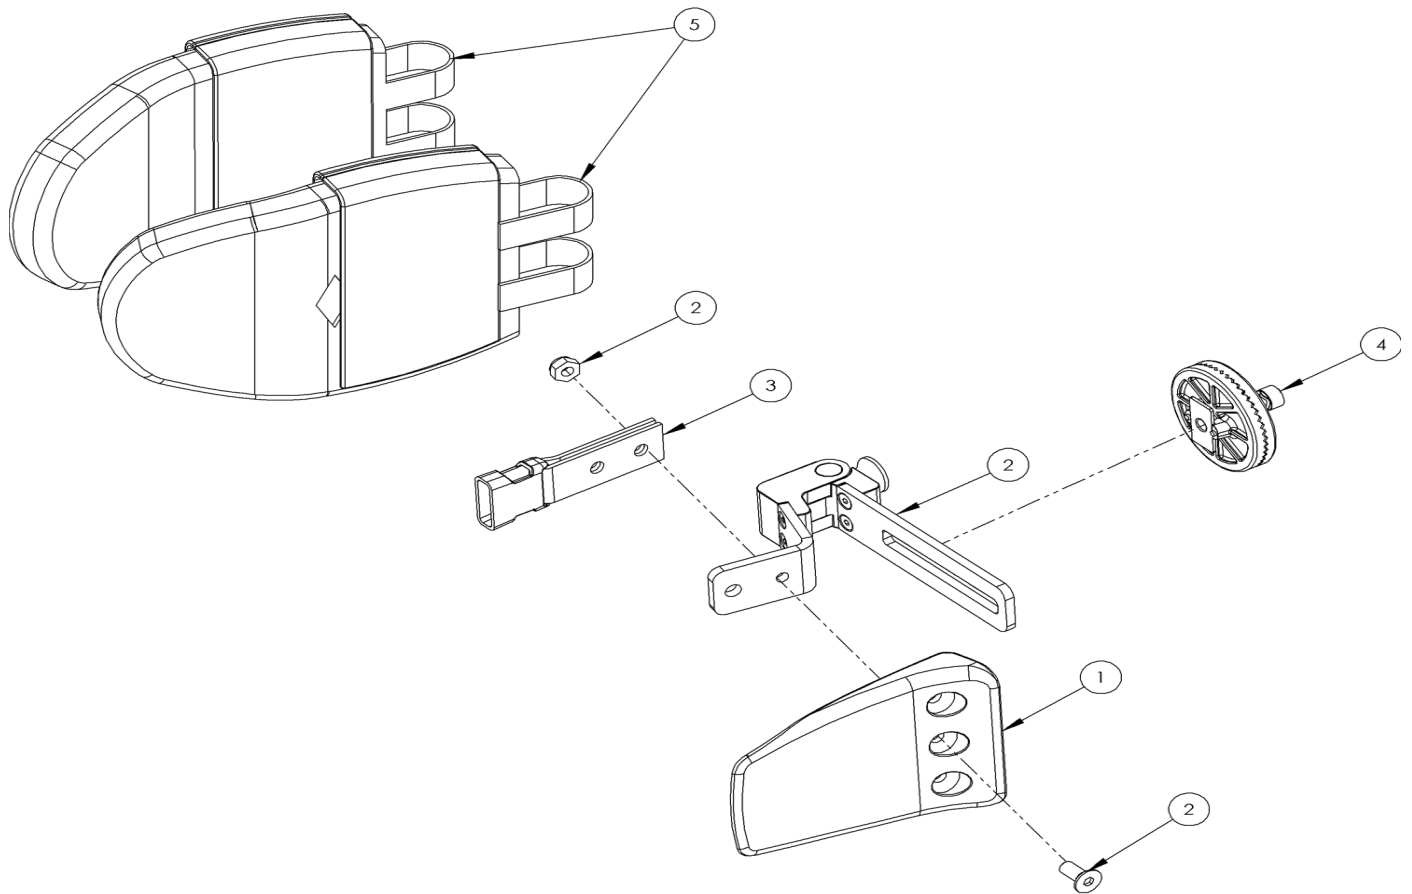

Flipaway Lateral Assembly

Pos.	Leckey Code	Description	Qty	Compatible with	
				Size 1	Size 2
1	117-176	Lateral	1	✓	✓
2	117-9006	Lateral Bracket & Screw Kit	1	✓	✓
3	117-700	Harness Buckle Attachment	1	✓	✓
4	120-9027	Angle Lock Assembly	1	✓	✓
5	137-806-05	Lateral Covers Pair	1	✓	✓