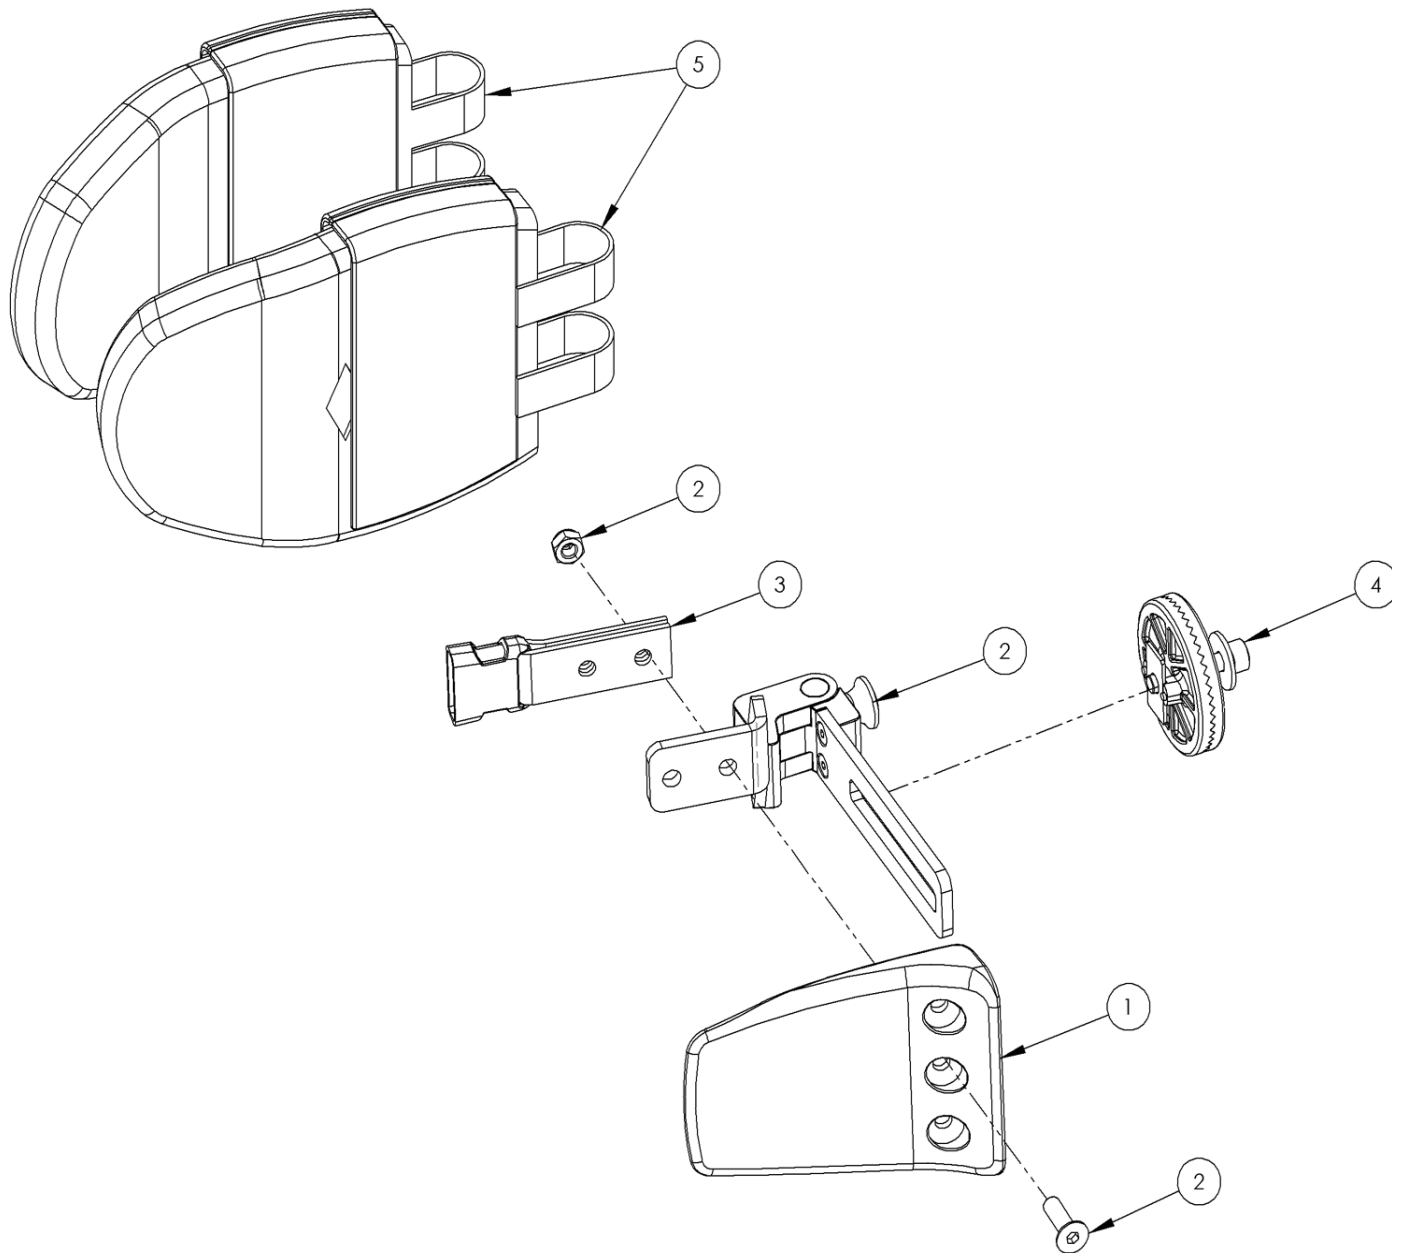

Flipaway Lateral Ext Height Assembly

Pos.	Leckey Code	Description	Qty	Compatible with	
				Size 1	Size 2
1	117-176	Lateral	1	✓	✓
2	137-9007	Lateral Bracket & Screw Kit LH	1	✓	✓
2	137-9008	Lateral Bracket & Screw Kit RH	1	✓	✓
3	117-700	Harness Buckle Attachment	1	✓	✓
4	120-9027	Angle Lock Assembly	1	✓	✓
5	137-806-05	Lateral Covers Pair	1	✓	✓