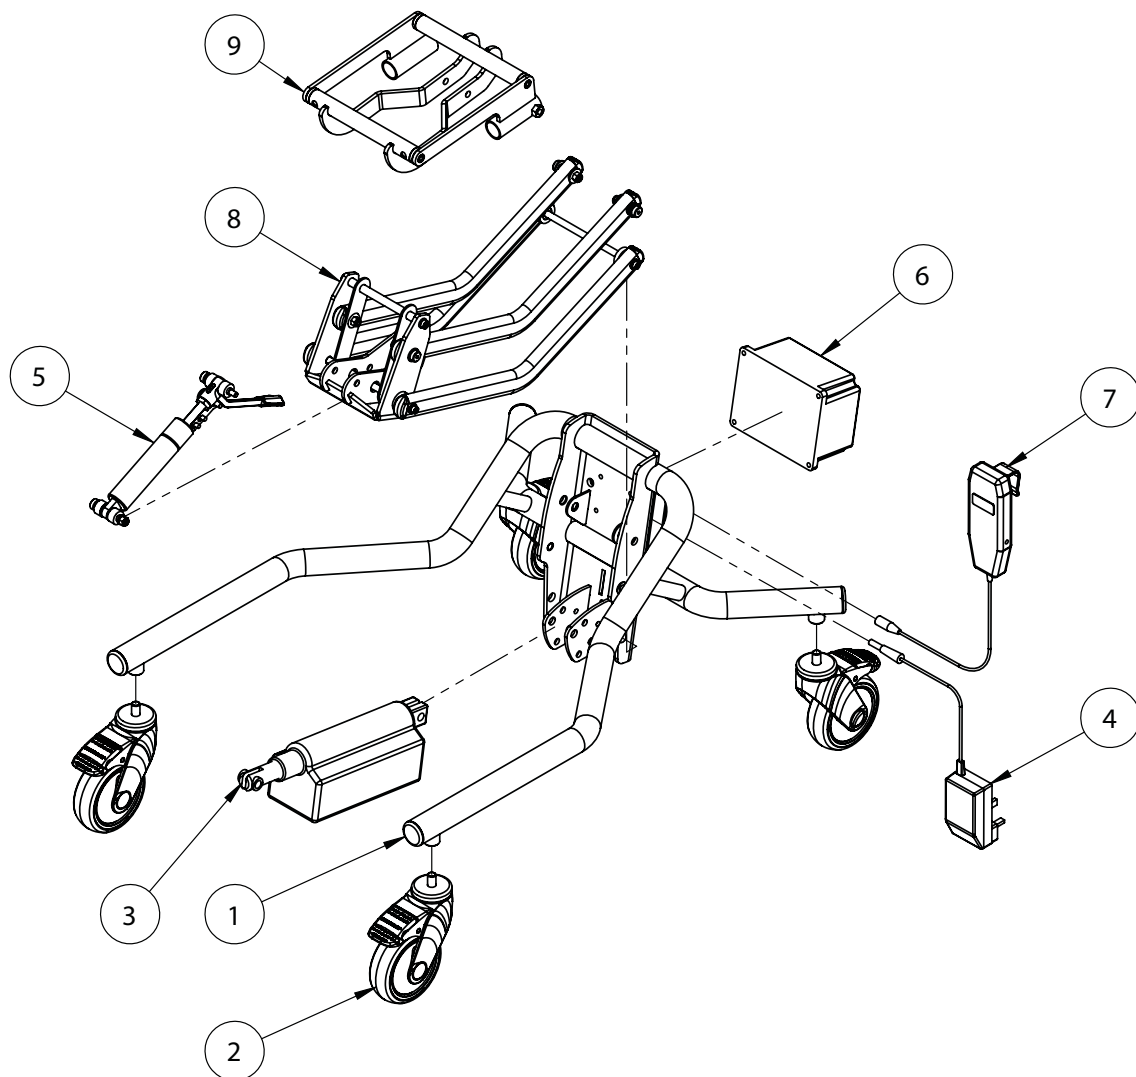

## Hi-Low Chassis - Power

Pos.	Leckey Code	Description	Qty	Compatible with	
				Size 1	Size 2
1	102-1693	Chassis Welded Assy Size 1&2	1	✓	✓
2	IA13	Castor	4	✓	✓
3	102-1694	Actuator Assy	1	✓	✓
4	SI74	Charger UK	1	✓	✓
4	SI125	Charger EUR	1	✓	✓
4	SI126	Charger USA/JAPAN	1	✓	✓
4	SI127	Charger Aus	1	✓	✓
5	102-1695	500N Blocolift Size 1&2 Assy	1	✓	✓
5	102-1696	800N Blocolift Size 3 Assy	1		
6	SI64	Battery	1	✓	✓
7	SI67	Handset	1	✓	✓
8	117-651	Lever Arm Assembly Size 1-3	1	✓	✓
9	117-633	Mygo Interface Assembly	1	✓	✓