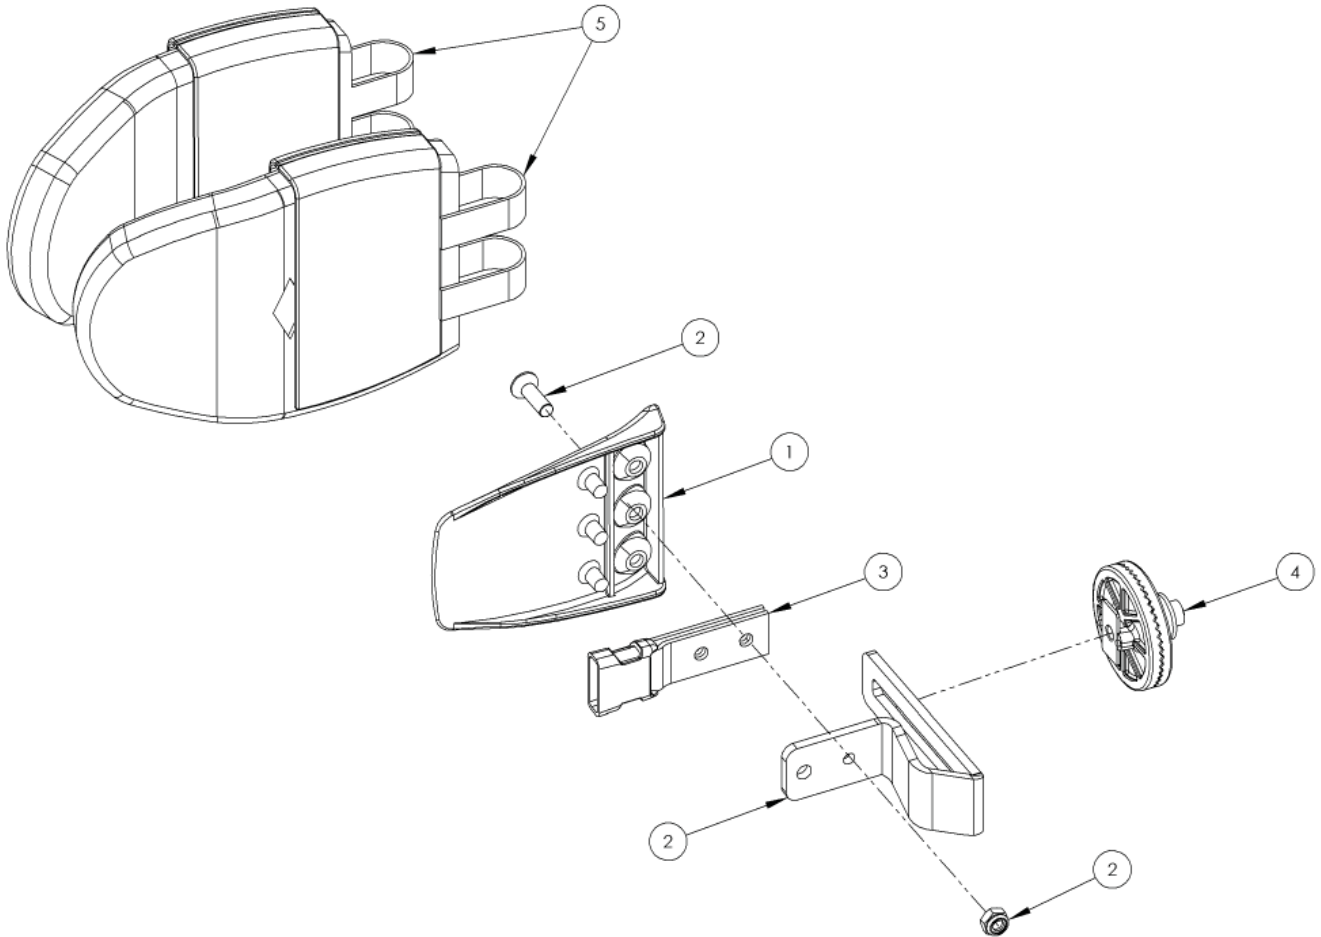

## Rigid Lateral Extended Height Assembly

Pos.	Leckey Code	Description	Qty	Compatible with	
				Size 1	Size 2
1	117-176	Lateral	1	✓	✓
2	137-9018	Lateral Bracket & Screw Kit LH	1	✓	✓
2	137-9019	Lateral Bracket & Screw Kit RH	1	✓	✓
3	117-700	Harness Buckle Attachment	1	✓	✓
4	120-9027	Angle Lock Assembly	1	✓	✓
5	137-806-05	Lateral Covers Pair	1	✓	✓