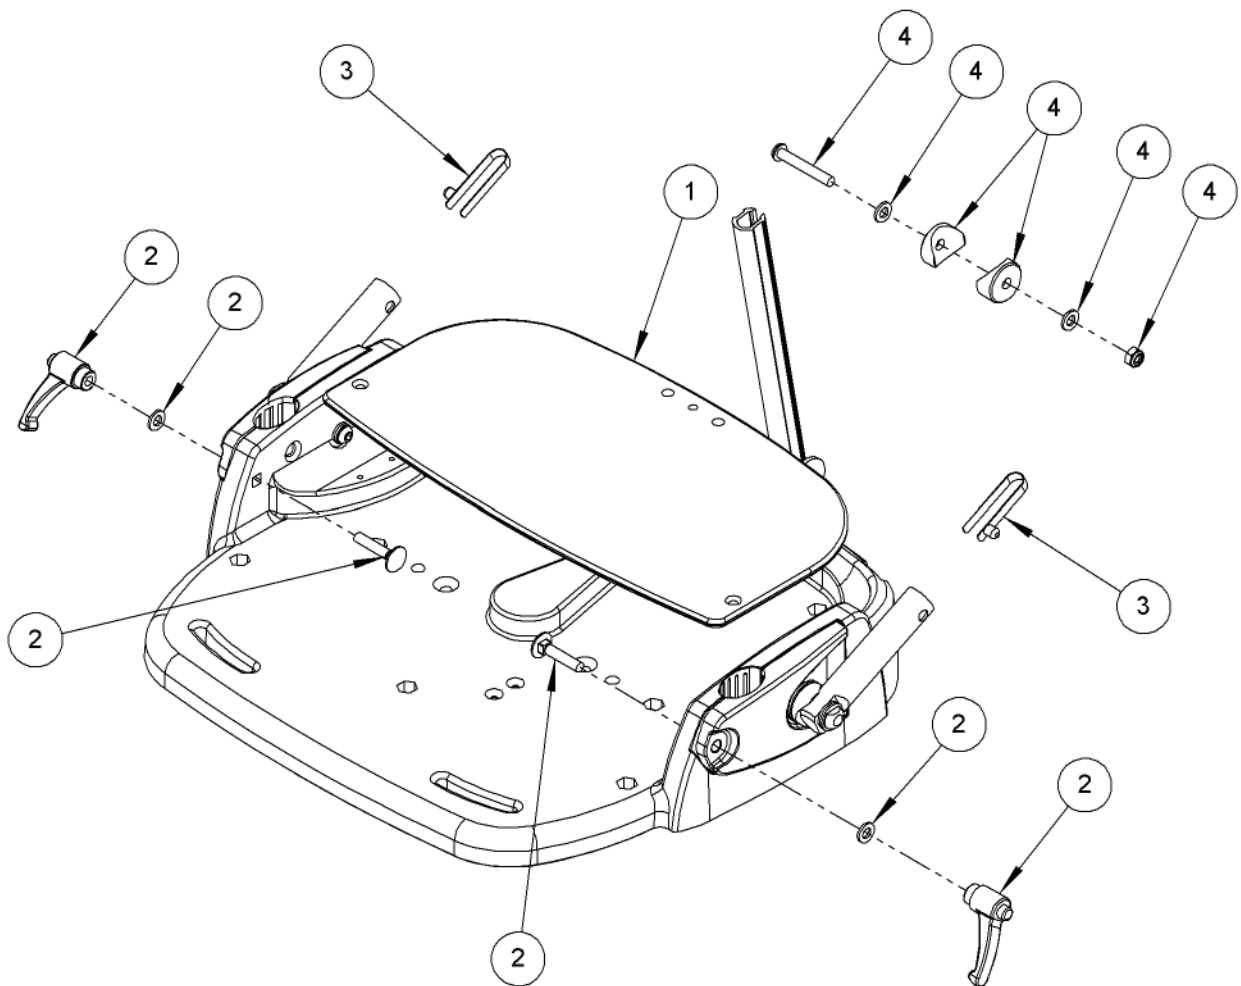

## Seatbase Assembly

Pos.	Leckey Code	Description	Qty	Compatible with	
				Size 1	Size 2
1	137-121	Seatbase ABS Shelf Size 1	1	✓	
1	137-120	Seatbase ABS Shelf Size 2	1		✓
2	SP-1005	Harness Attachment Kit	2	✓	✓
3	SJ109	1/4 Single Popper	2	✓	✓
4	SP-1004	Back Angle Attachment Kit	1	✓	✓