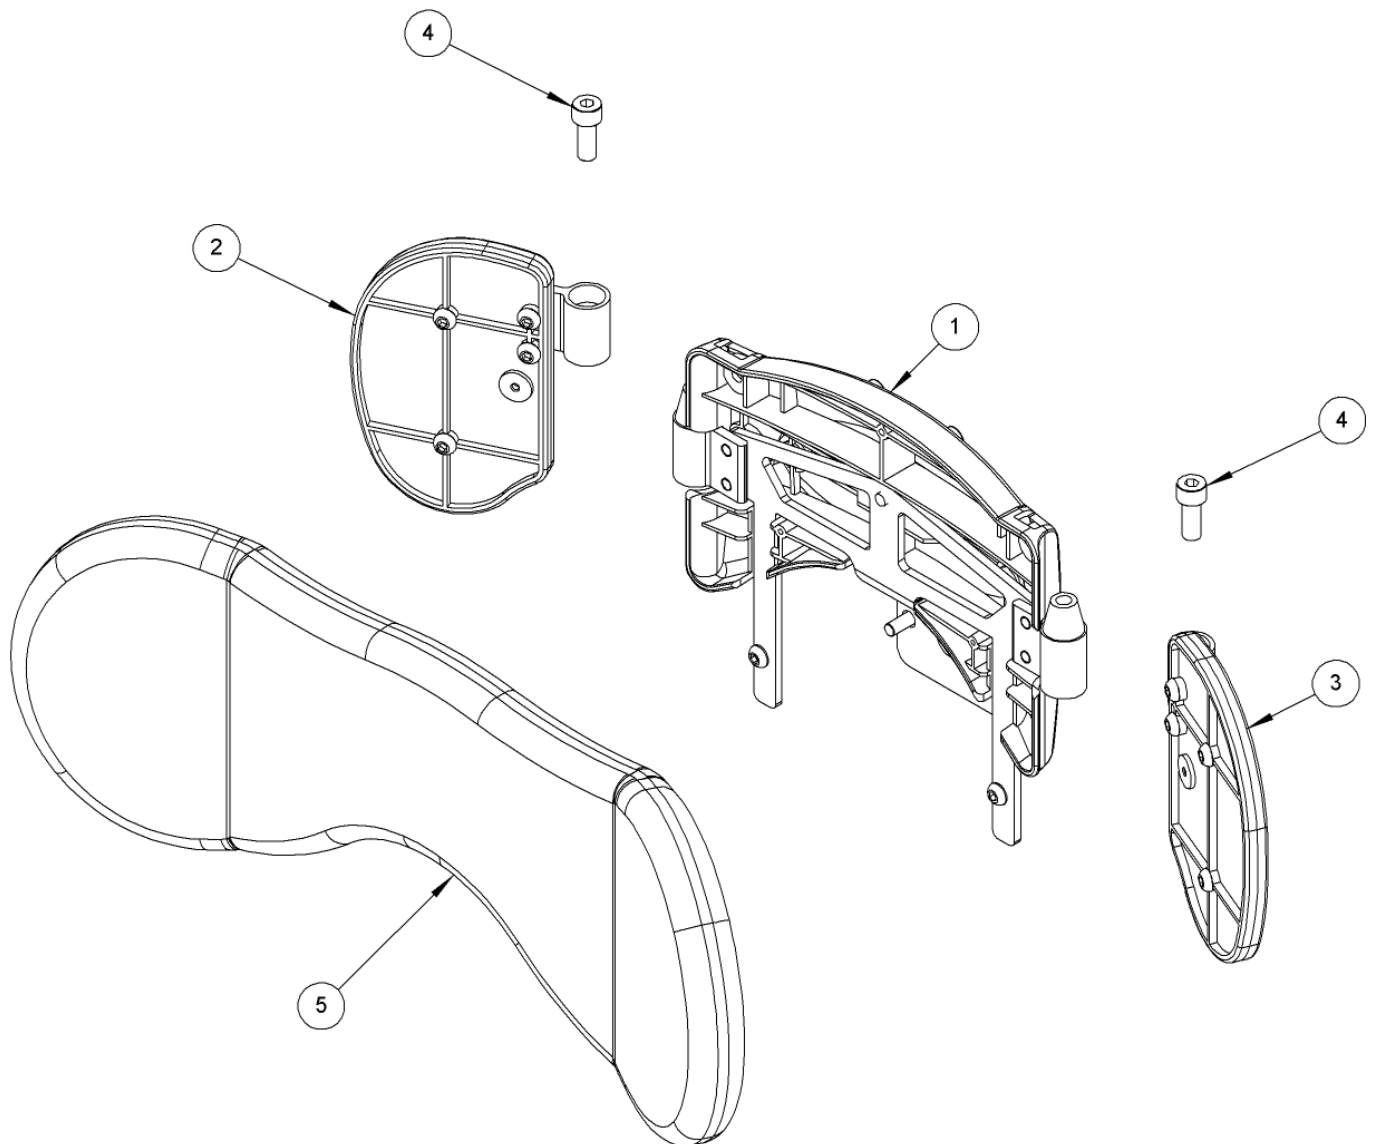

## Shoulder Support Assembly

Pos.	Leckey Code	Description	Qty	Compatible with	
				Size 1	Size 2
1	137-9001	Shoulder Central Assembly	1		✓
2	137-9002	Shoulder Wing Assembly RH	1		✓
3	137-9003	Shoulder Wing Assembly LH	1		✓
4	SP-1016	Taperlock Adjustment Screw Kit	2		✓
5	137-801-XX	Shoulder Cushion	1		✓