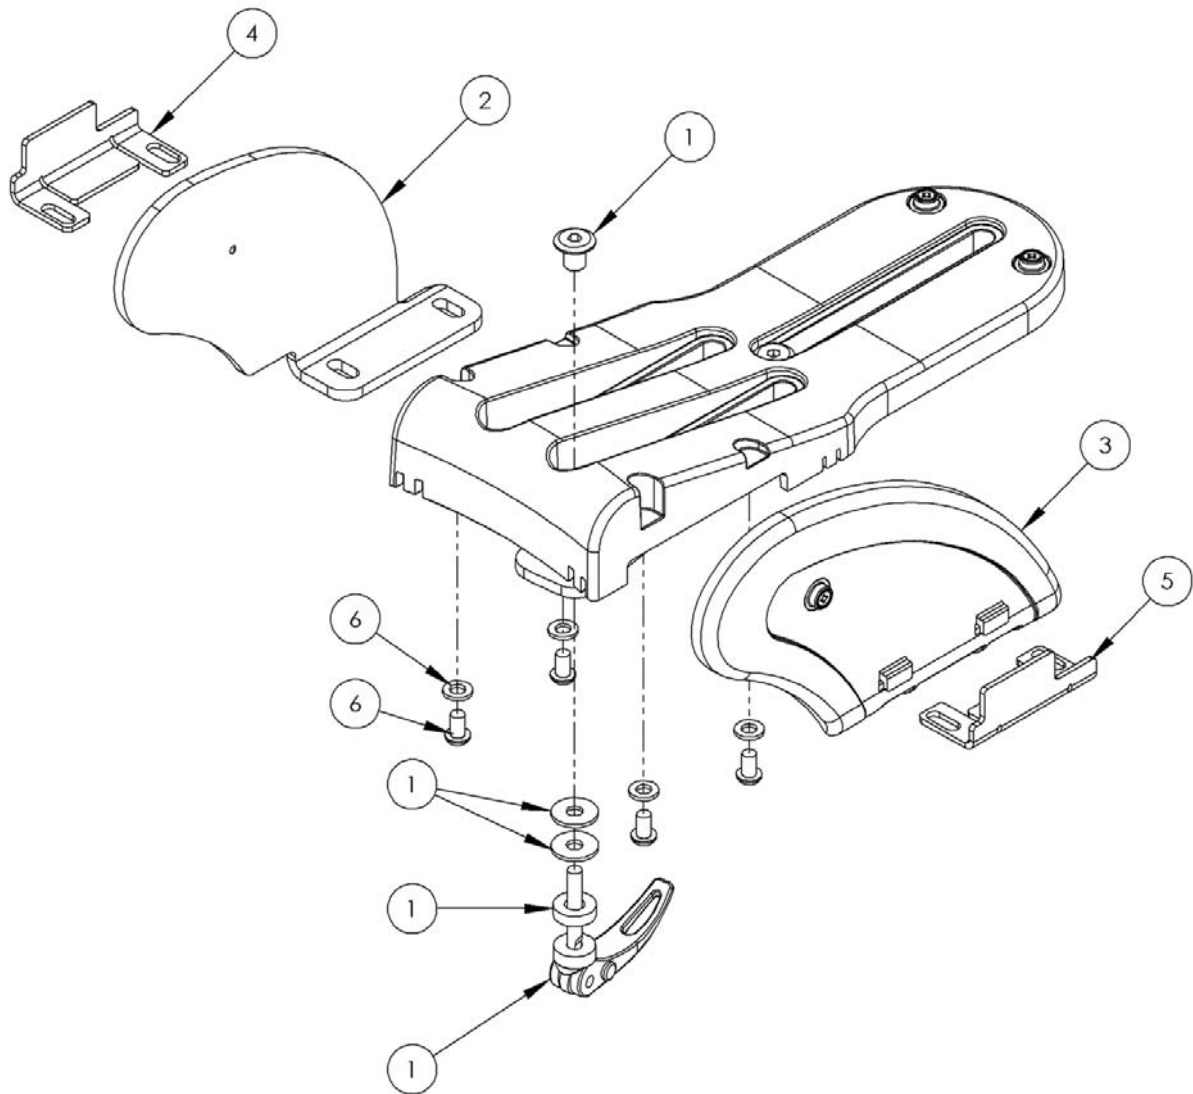

Size 1 Abduction Assembly

Pos.	Leckey Code	Description	Qty	Compatible with	
				Size 1	Size 2
1	SP-1010	Abduction Assembly Adjuster Kit Size 1	1	✓	
2	117-718	RH Femoral Guard Assembly Inside	1	✓	
2	117-716	LH Femoral Guard Assembly Inside	1	✓	
3	117-719	RH Femoral Guard Assembly Outside	1	✓	
3	117-717	LH Femoral Guard Assembly Outside	1	✓	
4	117-461	Femoral Support LH	1	✓	
5	117-462	Femoral Support RH	1	✓	
6	SP-1011	Femoral Guide Attachment Kit Size 1	1	✓	