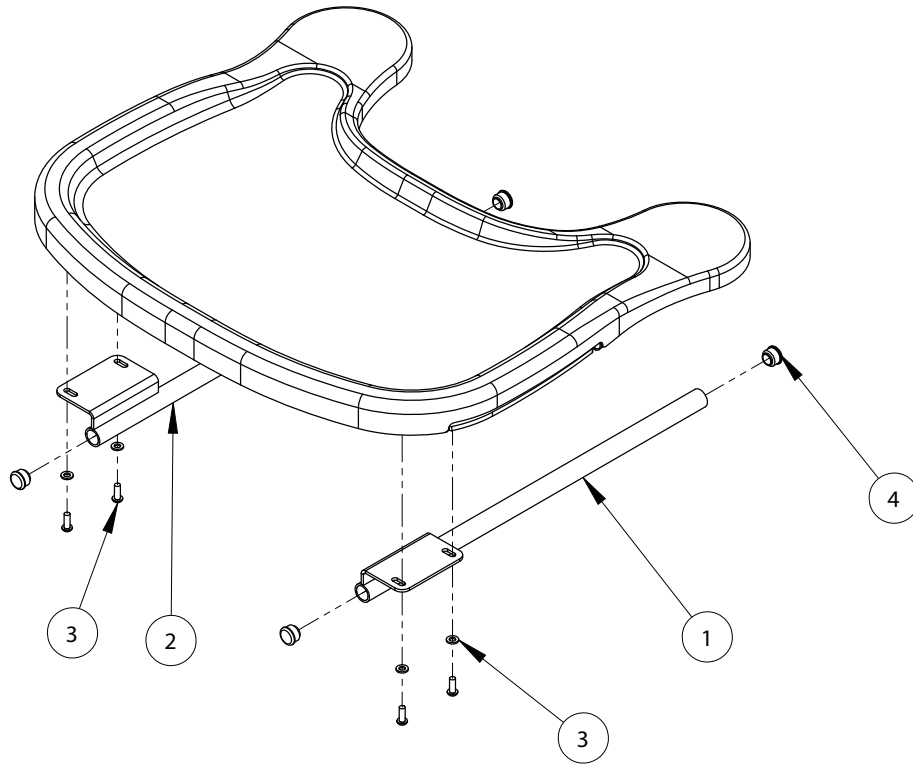

Tray Assembly

Pos.	Leckey Code	Description	Qty	Compatible with	
				Size 1	Size 2
1	117-222	Tray Bar Assembly RH	1	✓	✓
2	117-223	Tray Bar Assembly LH	1	✓	✓
3	SP-1021	Tray Bar Screw Kit	1	✓	✓
4	SF52	Round Tube Insert	4	✓	✓