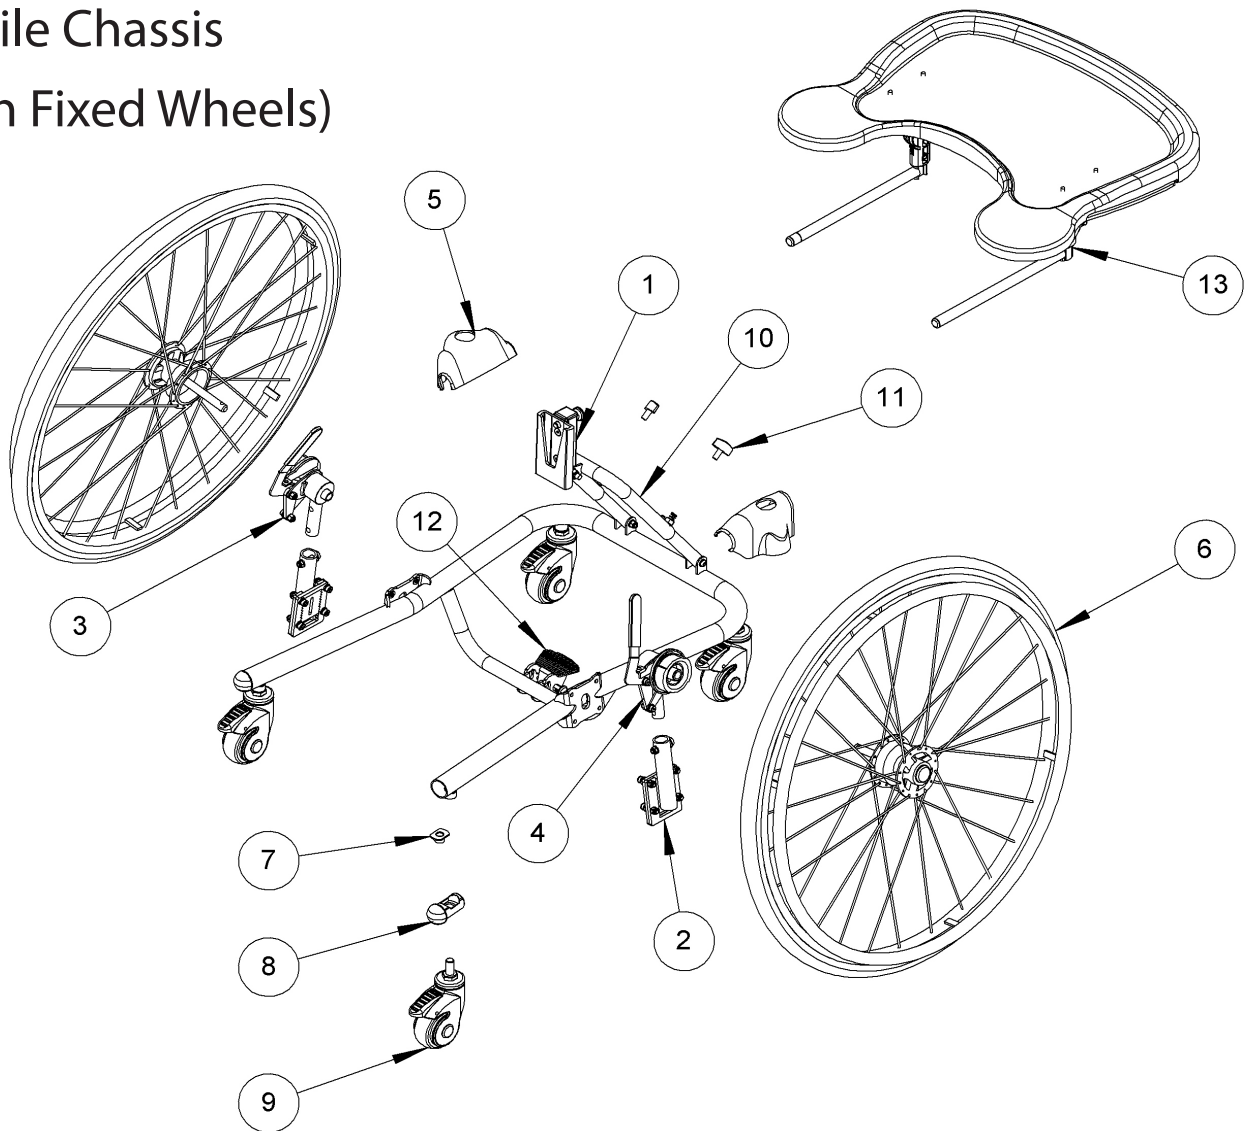

## Squiggles Stander Mobile Chassis (With Fixed Wheels)

Pos.	Leckey Code	Description	Qty
1	129-600	Squiggles Mobility Chassis	1
2	129-650	Suspension Plate Assy - Fixed Wheel	1
3	129-634	RH Drum Brake Assy	1
4	129-635	LH Drum Brake Assy	1
5	129-062	Moulded Shock Cover	2
6	129-647	Wheel 24" Pair	1
6	129-646	Wheel 27" Pair	1
7	SJ136	Jetpress Nut	4
8	118-160	Castor Tube Insert	4
9	IA34	Castor	4
10	129-625	Angle Tube Outer Assembly	1
11	SF19	Locking Key M8 x 16	4
12	102-1232	Rubber Pad	1
13	118-619	Tray	1