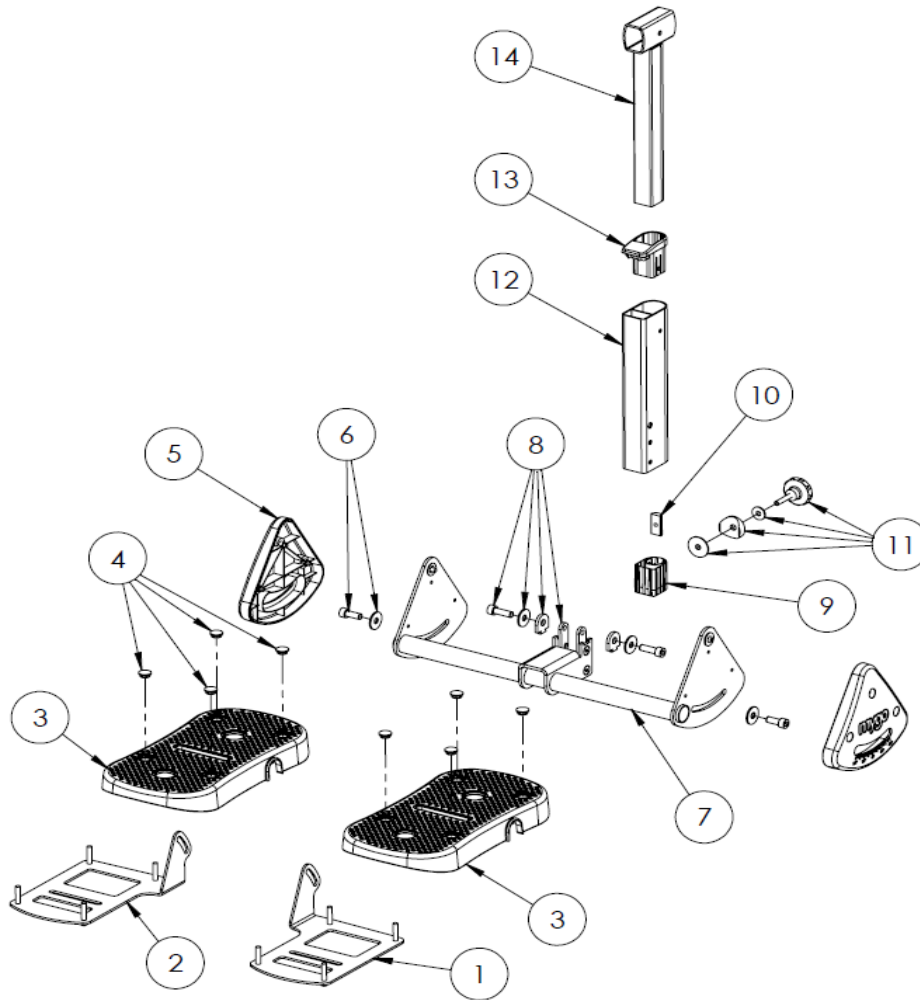

## Footplate Assembly

Pos.	Leckey Code	Description	Qty	Compatible with	
				Size 1	Size 2
1	143-9003	FOOTPLATE ANGLE ASSY - LHS	1	✓	✓
2	143-9004	FOOTPLATE ANGLE ASSY - RHS	1	✓	✓
3	143-9005	FOOTPLATE ASSEMBLY	2	✓	✓
4	118-153	ORB KNOB CAP	8	✓	✓
5	143-9006	FOOTREST SHROUD ASSY	1	✓	✓
6	143-9007	FOOTPLATE ANGLE ADJUST FIXINGS KIT	1	✓	✓
7	143-9008	FOOTPLATE SUPPORT ASSY - SIZE 1	1	✓	
7	143-9011	FOOTPLATE SUPPORT ASSY - SIZE 2	1		✓
8	143-9009	FOOTPLATE SUPPORT FIXINGS KIT	1	✓	✓
9	143-1189	HIP TUBE BOTTOM BUSH	1	✓	✓
10	120-235	CALF LOCKING PLATE	1	✓	✓
11	143-9010	KNEE HEIGHT ADJUSTMENT FIXINGS KIT	1	✓	✓
12	143-1115	KNEE POST OUTER - Size 1	1	✓	
12	143-2115	KNEE POST OUTER - Size 2	1		✓
13	143-1110	EXTRUSION TOP AND BUSH	1	✓	✓
14	143-1616	KNEE POST WELD ASSY	1	✓	✓