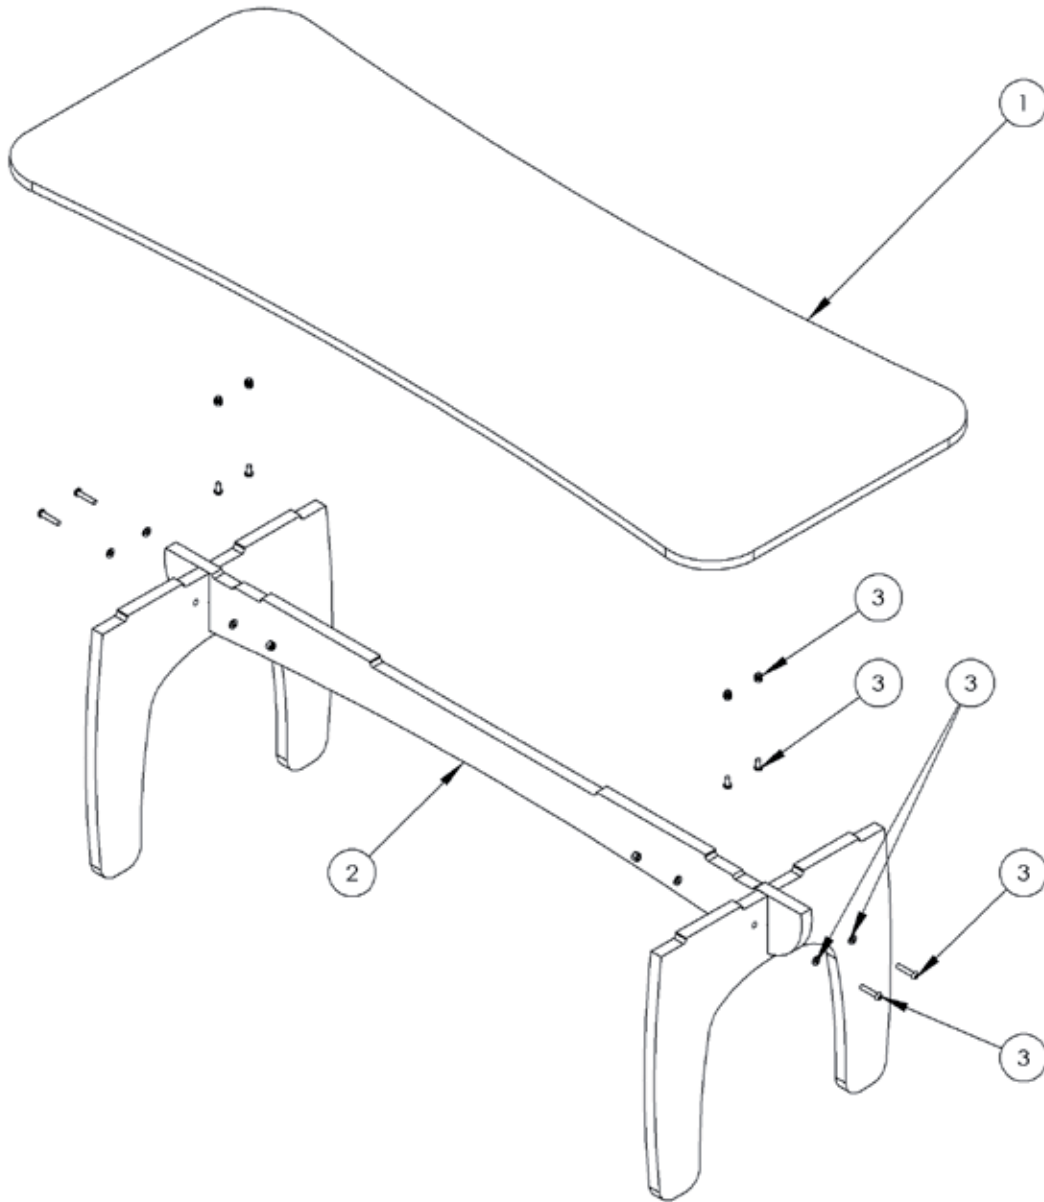

PAL - Four Person Table Assembly

Pos.	Leckey Code	Description	Qty	Compatible with			
				Size 1	Size 2	Size 3	Size 4
1	135-1720	Table Top - Lacquered Finish	1	✓	✓	✓	
1	135-1720-XX	Table Top - Laminate Finish	1	✓	✓	✓	
2	135-1715	Table Leg Assembly Size 1	1	✓			
2	135-2715	Table Leg Assembly Size 2	1		✓		
2	135-3715	Table Leg Assembly Size 3	1			✓	
3	SP-1045	Table Attachment Screw Kit	1	✓	✓	✓	