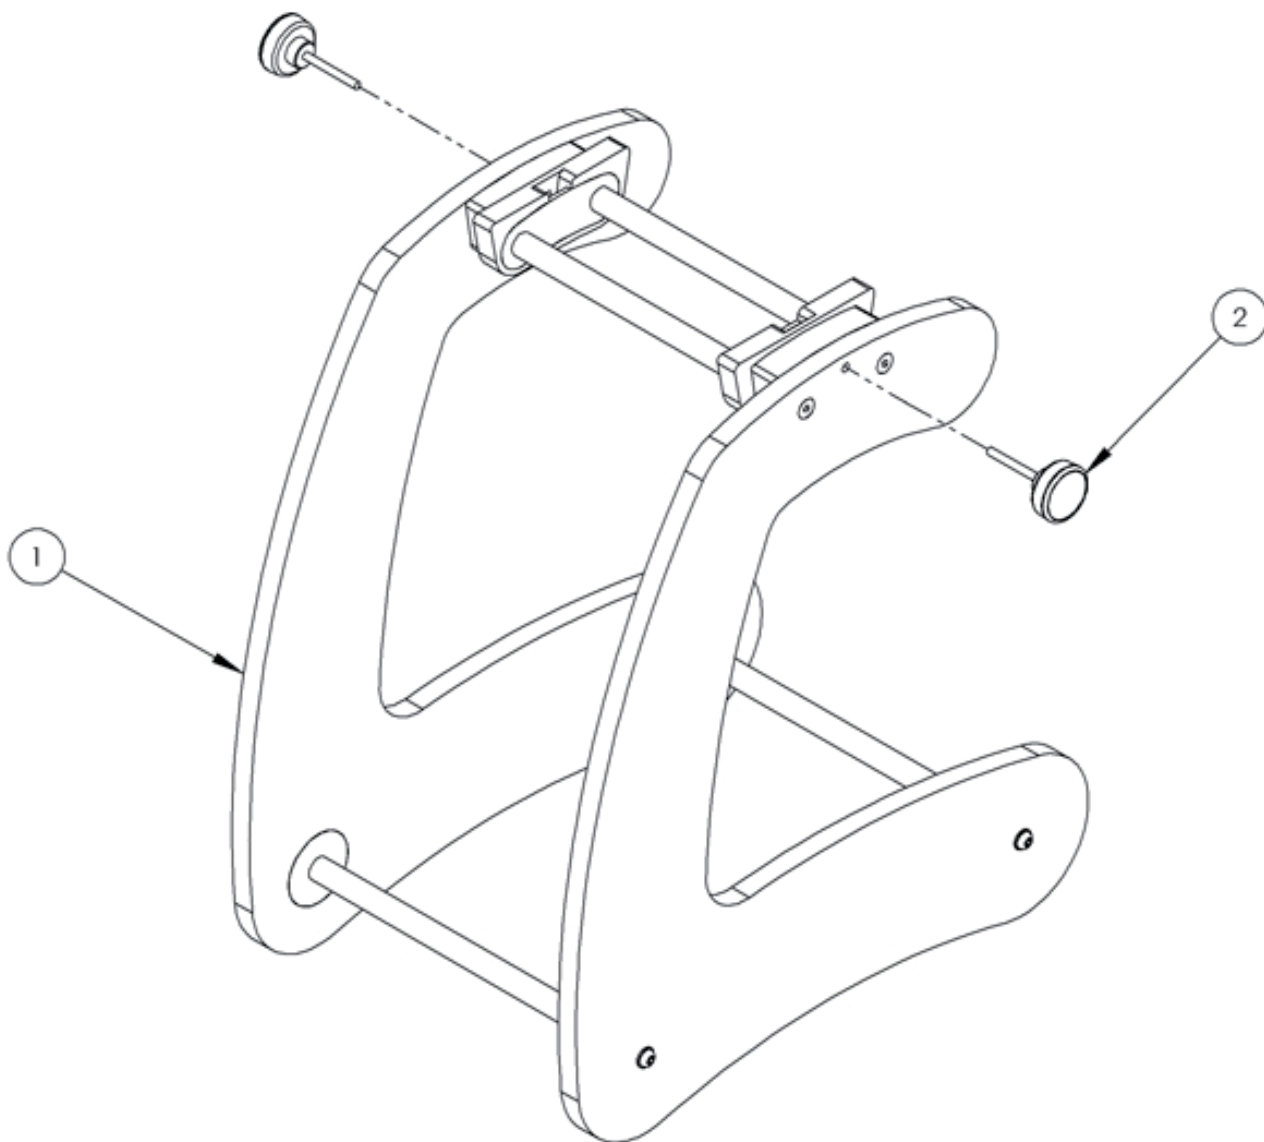

PAL - High Seat Assembly

Pos.	Leckey Code	Description	Qty	Compatible with		
				Size 1	Size 2	Size 3
1	135-1630	High Seat Frame (Size 1 Only)	1	✓		
2	SF90	Wixroyd Knob M6	2	✓		
