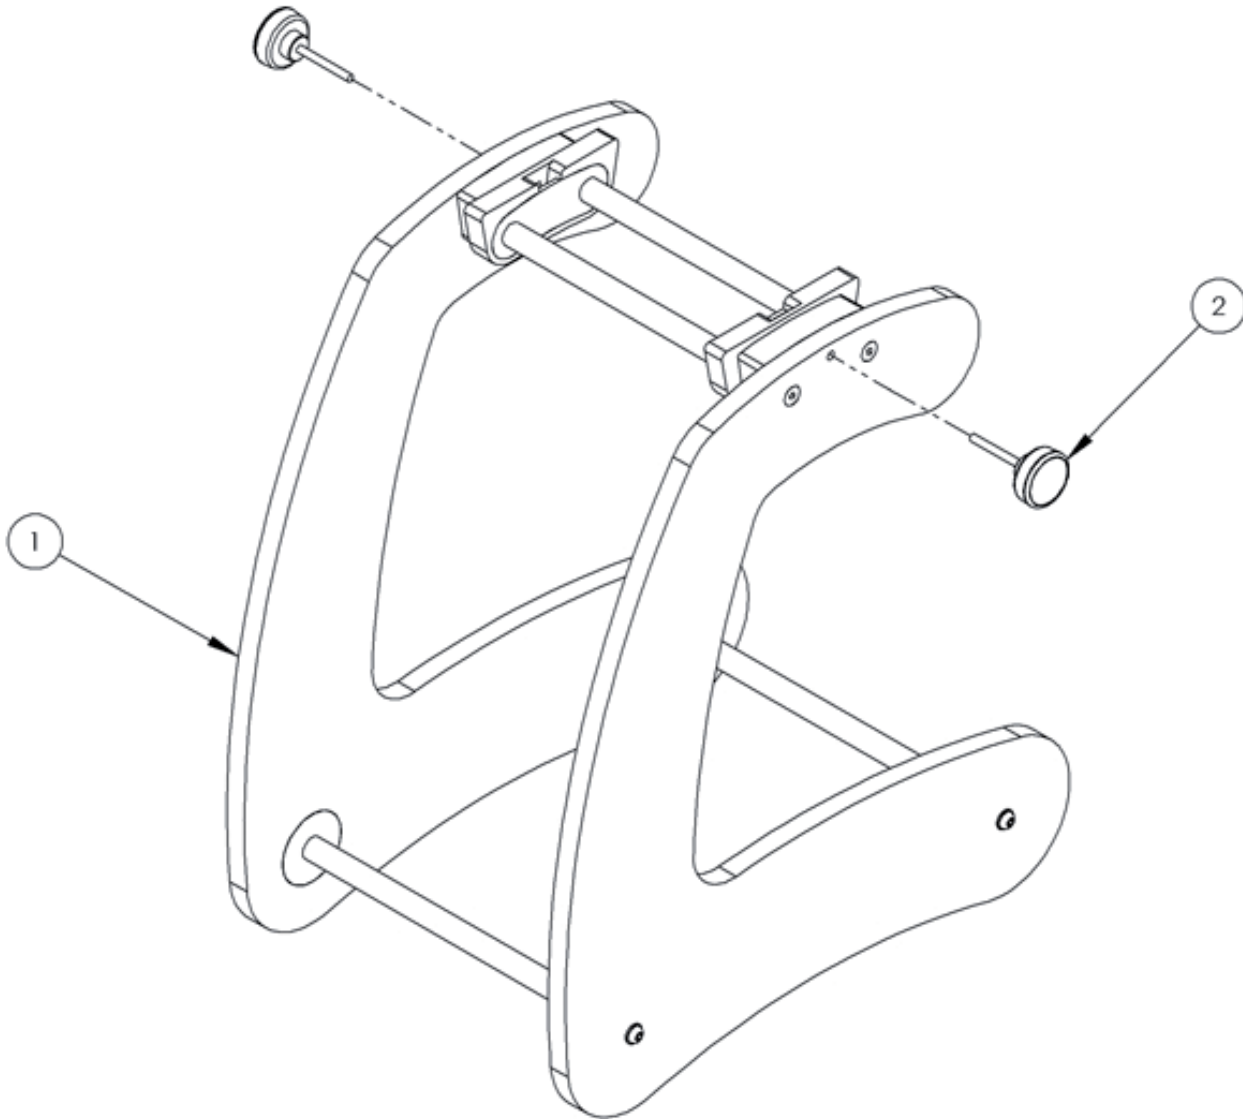

PAL - High Seat Assembly

Pos.	Leckey Code	Description	Qty	Compatible with			
				Size 1	Size 2	Size 3	Size 4
1	135-1630	High Seat Frame (Size 1 Only)	1	✓			
2	SF90	Wixroyd Knob M6	2	✓			