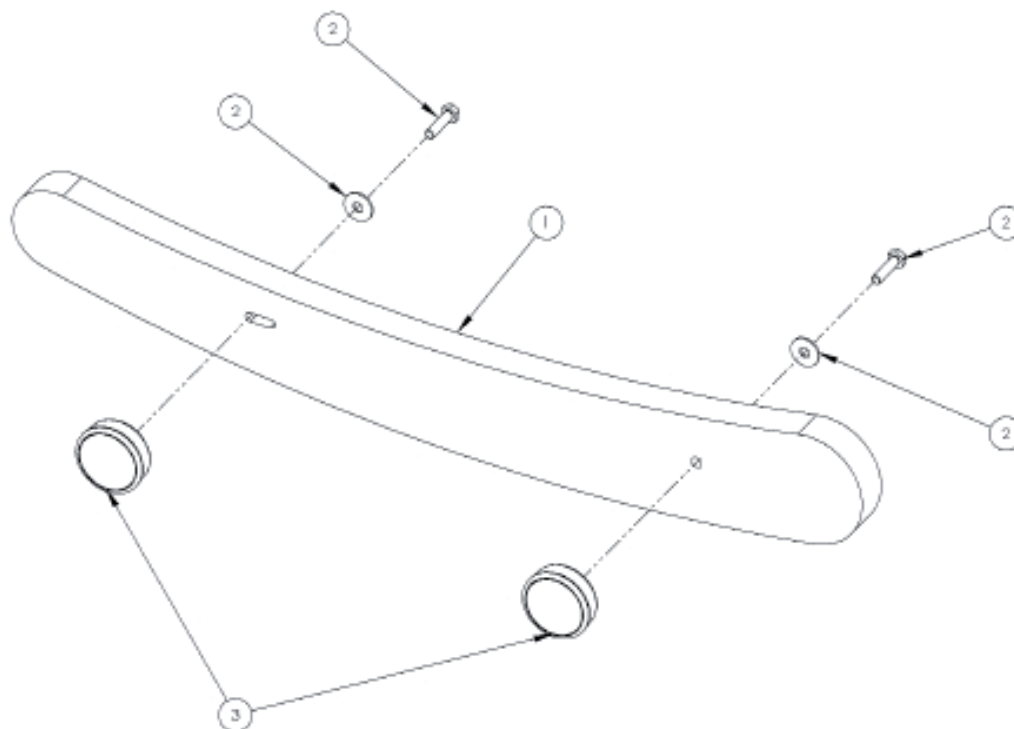

## PAL - Rocker/Stabiliser

### Assembly

Pos.	Leckey Code	Description	Qty	Compatible with		
				Size 1	Size 2	Size 3
1	135-1120	Rocker/Stabiliser Size 1	1	✓		
1	135-2120	Rocker/Stabiliser Size 2	1		✓	
1	135-3120	Rocker/Stabiliser Size 3	1			✓
2	SP-1046	Rocker/Stabiliser Screw Kit	1	✓	✓	✓
3	SF90	Wixroyd Knob M6	2	✓	✓	✓