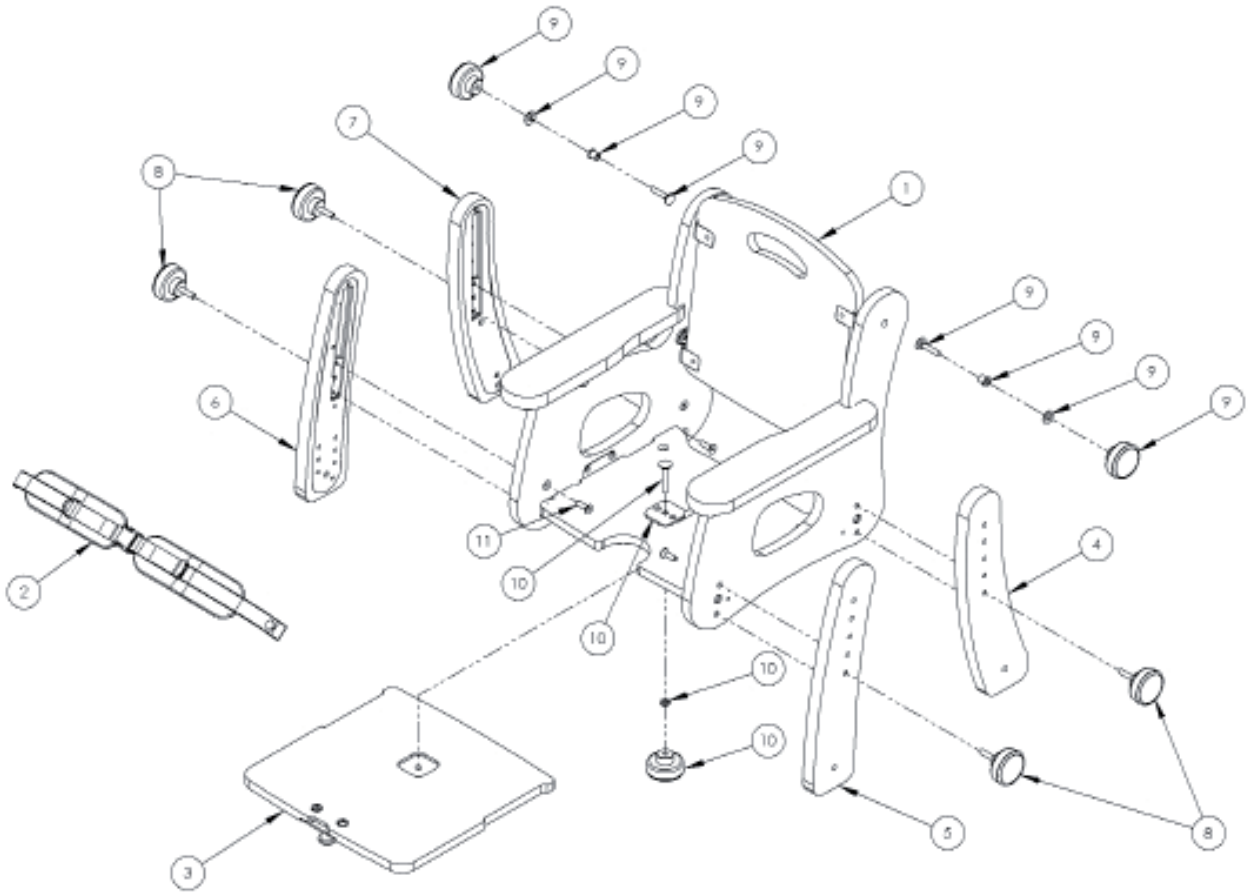

PAL Seat Assembly

Pos.	Leckey Code	Description	Qty	Compatible with		
				Size 1	Size 2	Size 3
1	135-9001-XX	Seat Size 1	1	✓		
1	135-9002-XX	Seat Size 2	1		✓	
1	135-9003-XX	Seat Size 3	1			✓
2	135-1657	Lap Belt Size 1	1	✓		
2	135-2657	Lap Belt Size 2	1		✓	
2	135-3657	Lap Belt Size 3	1			✓
3	135-1108	Sliding Seatbase Size 1	1	✓		
3	135-2108	Sliding Seatbase Size 2	1		✓	
3	135-3108	Sliding Seatbase Size 3	1			✓
4	135-1612	Leg Rear Left Size 1	1	✓		
4	135-2612	Leg Rear Left Size 2	1		✓	
4	135-3612	Leg Rear Left Size 3	1			✓

PAL Seat Assembly

Pos.	Leckey Code	Description	Qty	Compatible with		
				Size 1	Size 2	Size 3
5	135-1618	Leg Front Left Size 1	1	✓		
5	135-2618	Leg Front Left Size 2	1		✓	
5	135-3618	Leg Front Left Size 3	1			✓
6	135-1611	Leg Front Right Size 1	1	✓		
6	135-2611	Leg Front Right Size 2	1		✓	
6	135-3611	Leg Front Right Size 3	1			✓
7	135-1613	Leg Rear Right Size 1	1	✓		
7	135-2613	Leg Rear Right Size 2	1		✓	
7	135-3613	Leg Rear Right Size 3	1			✓
8	SF90	M6 Knob Male X 25 Thread	4	✓	✓	✓
9	SP-1041	Backrest Knob & Screw Kit	4	✓	✓	✓
10	135-9000	Sliding Seatbase Knob & Screw Kit	1	✓	✓	✓
11	SP-1042	Leg Attachment Screw Kit	4	✓	✓	✓