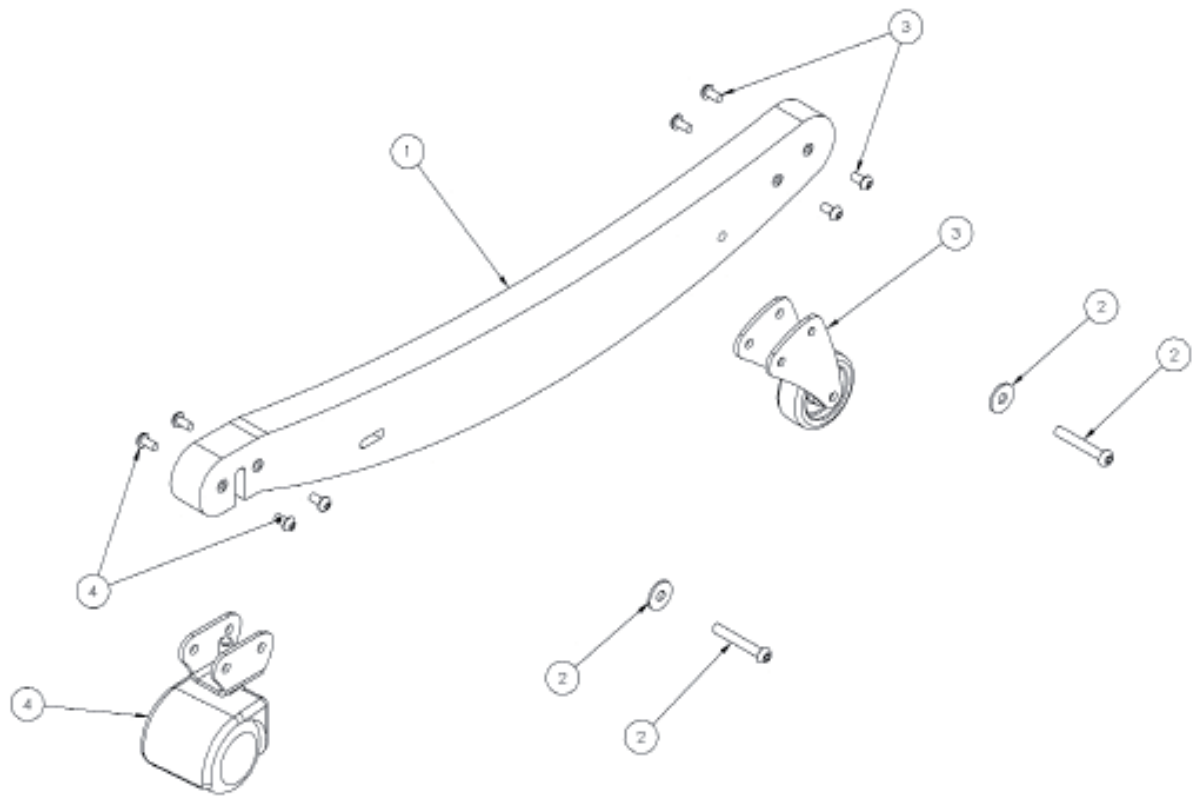

## PAL -Ski Assembly

Pos.	Leckey Code	Description	Qty	Compatible with		
				Size 1	Size 2	Size 3
1	135-1610	Ski With Castors Size 1	1	✓		
1	135-2610	Ski With Castors Size 2	1		✓	
1	135-3610	Ski With Castors Size 3	1			✓
2	SP-1043	Ski Attachment Screw Kit	1	✓	✓	✓
3	135-9004	Front Castor Assembly	1	✓	✓	✓
4	135-9005	Rear Castor Assembly	1	✓	✓	✓