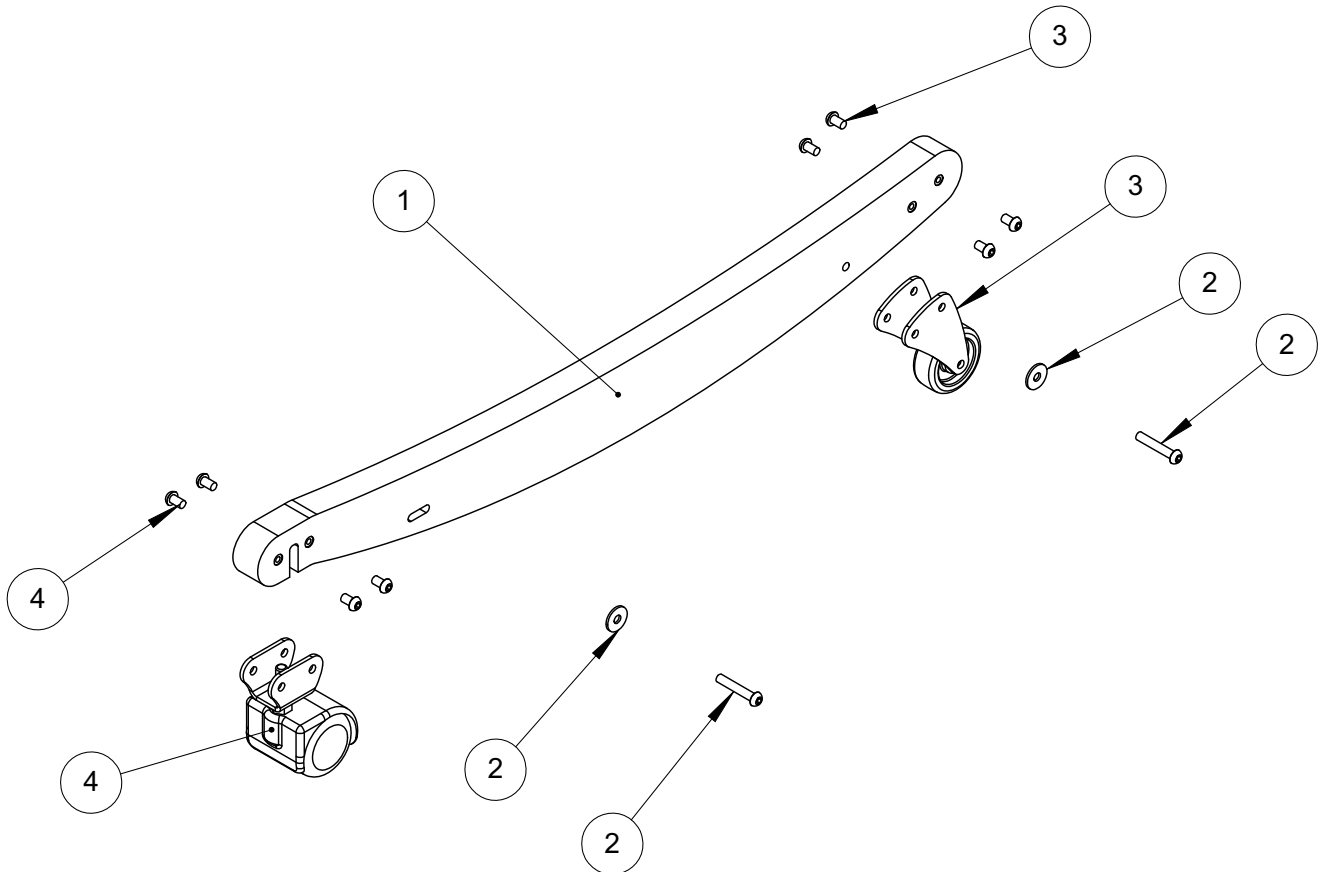

PAL - Ski Assembly

Pos.	Leckey Code	Description	Qty	Compatible with			
				Size 1	Size 2	Size 3	Size 4
1	135-1610	Ski With Castors Size 1	1	✓			
1	135-2610	Ski With Castors Size 2	1		✓		
1	135-3610	Ski With Castors Size 3	1			✓	
1	135-4610	Ski With Castors Size 4	1				✓
2	SP-1043	Ski Attachment Screw Kit	1	✓	✓	✓	✓
3	135-9004	Front Castor Assembly	1	✓	✓	✓	✓
4	135-9005	Rear Castor Assembly	1	✓	✓	✓	✓