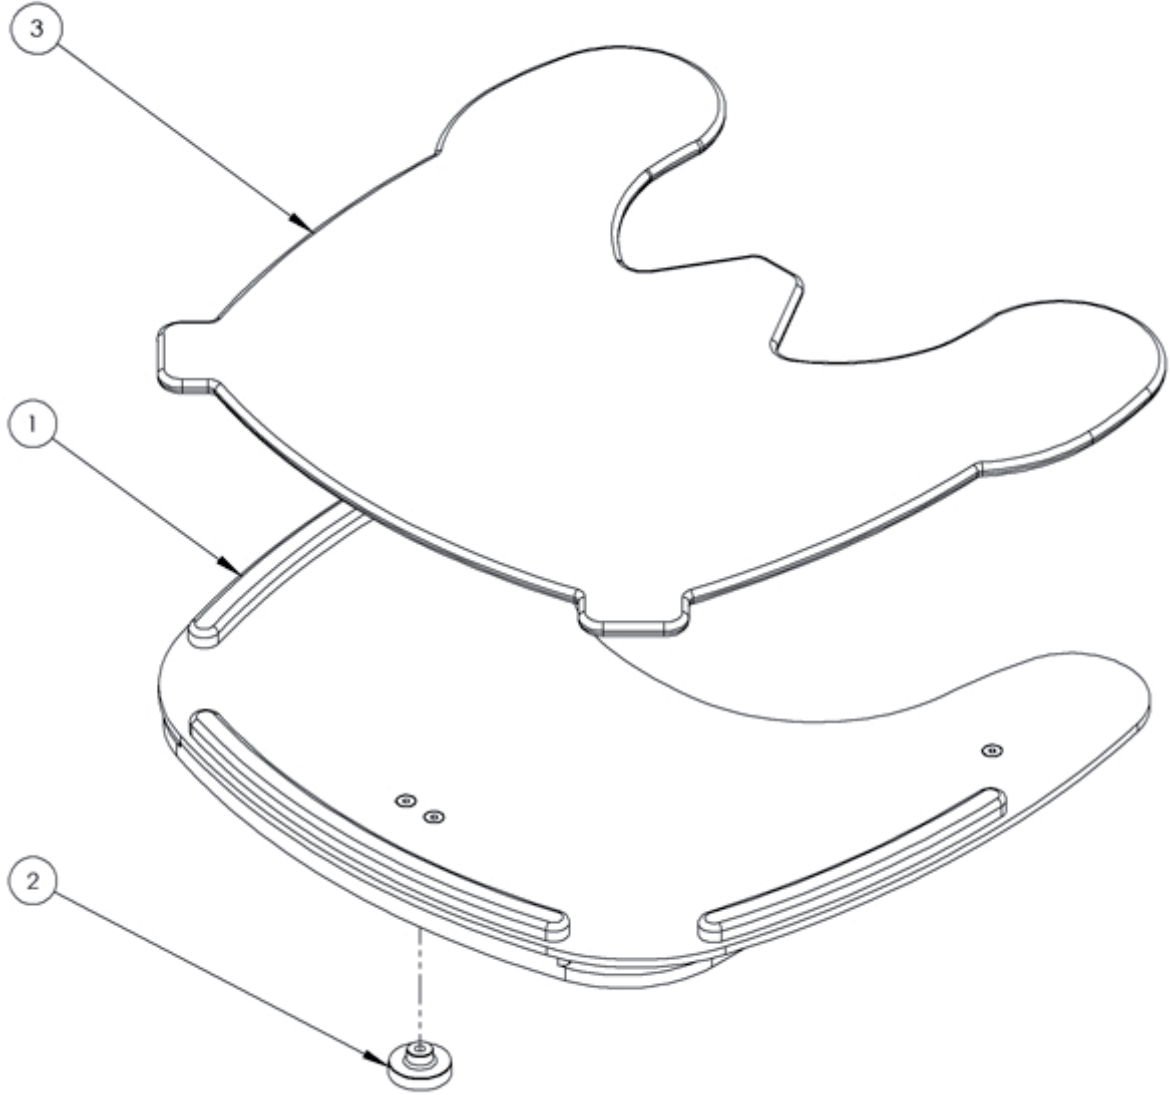

PAL -Tray Assembly

Pos.	Leckey Code	Description	Qty	Compatible with		
				Size 1	Size 2	Size 3
1	135-1620	Activity Tray Size 1	1	✓		
1	135-2620	Activity Tray Size 2	1		✓	
1	135-3620	Activity Tray Size 3	1			✓
2	SF90	Wixroyd Knob M6	1	✓	✓	✓
3	135-1656	Tray Pad Size 1	1	✓		
3	135-2656	Tray Pad Size 2	1		✓	
3	135-3656	Tray Pad Size 3	1			✓