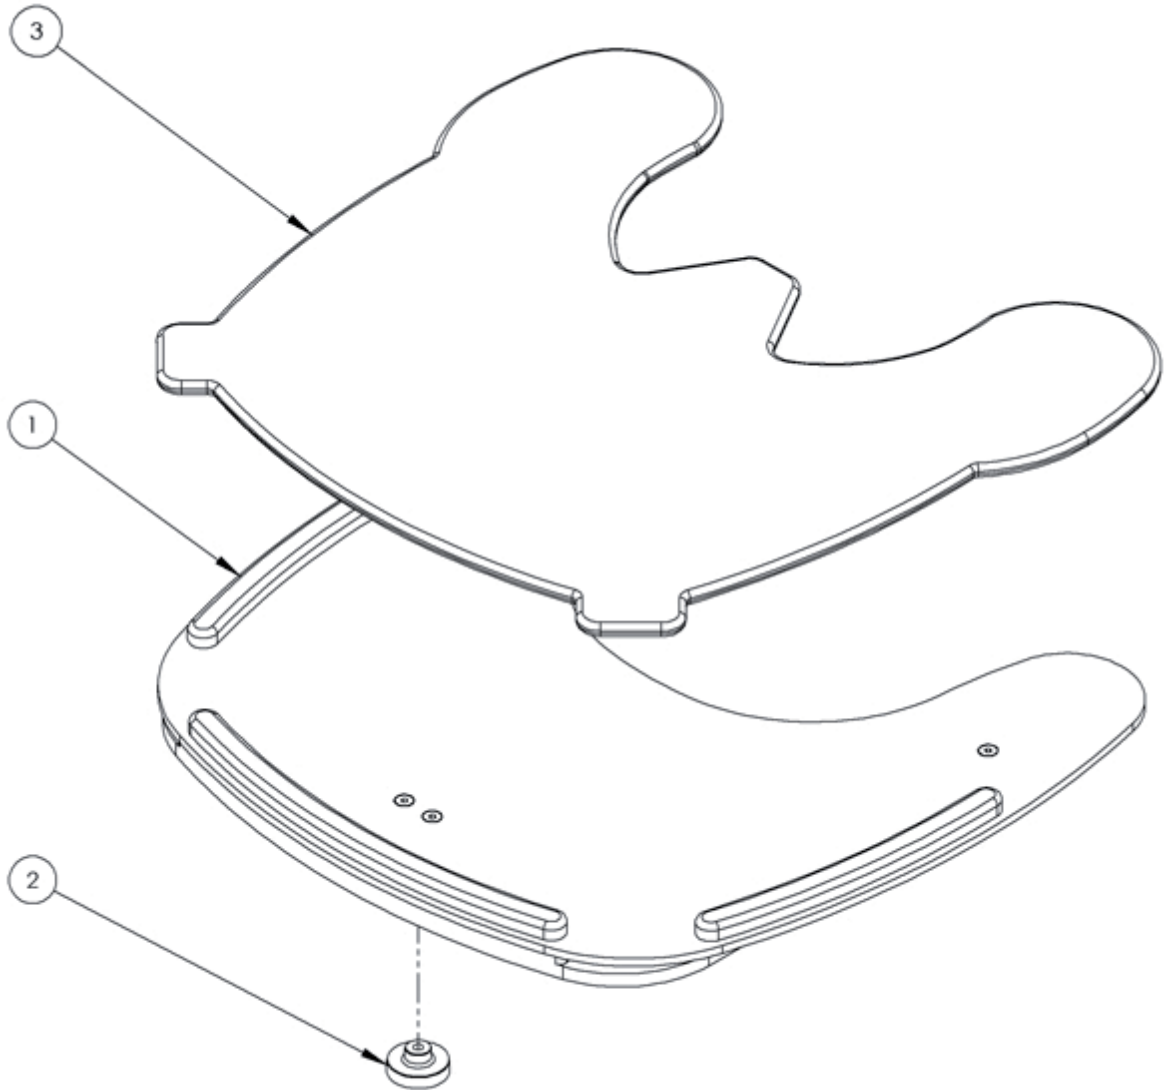

PAL - Tray Assembly

Pos.	Leckey Code	Description	Qty	Compatible with			
				Size 1	Size 2	Size 3	Size 4
1	135-1620	Activity Tray Size 1	1	✓			
1	135-2620	Activity Tray Size 2	1		✓		
1	135-3620	Activity Tray Size 3	1			✓	
1	135-4620	Activity Tray Size 4	1				✓
2	SF90	Wixroyd Knob M6	1	✓	✓	✓	✓
3	135-1656	Tray Pad Size 1	1	✓			
3	135-2656	Tray Pad Size 2	1		✓		
3	135-3656	Tray Pad Size 3	1			✓	
3	135-4656	Tray Pad Size 4	1				✓