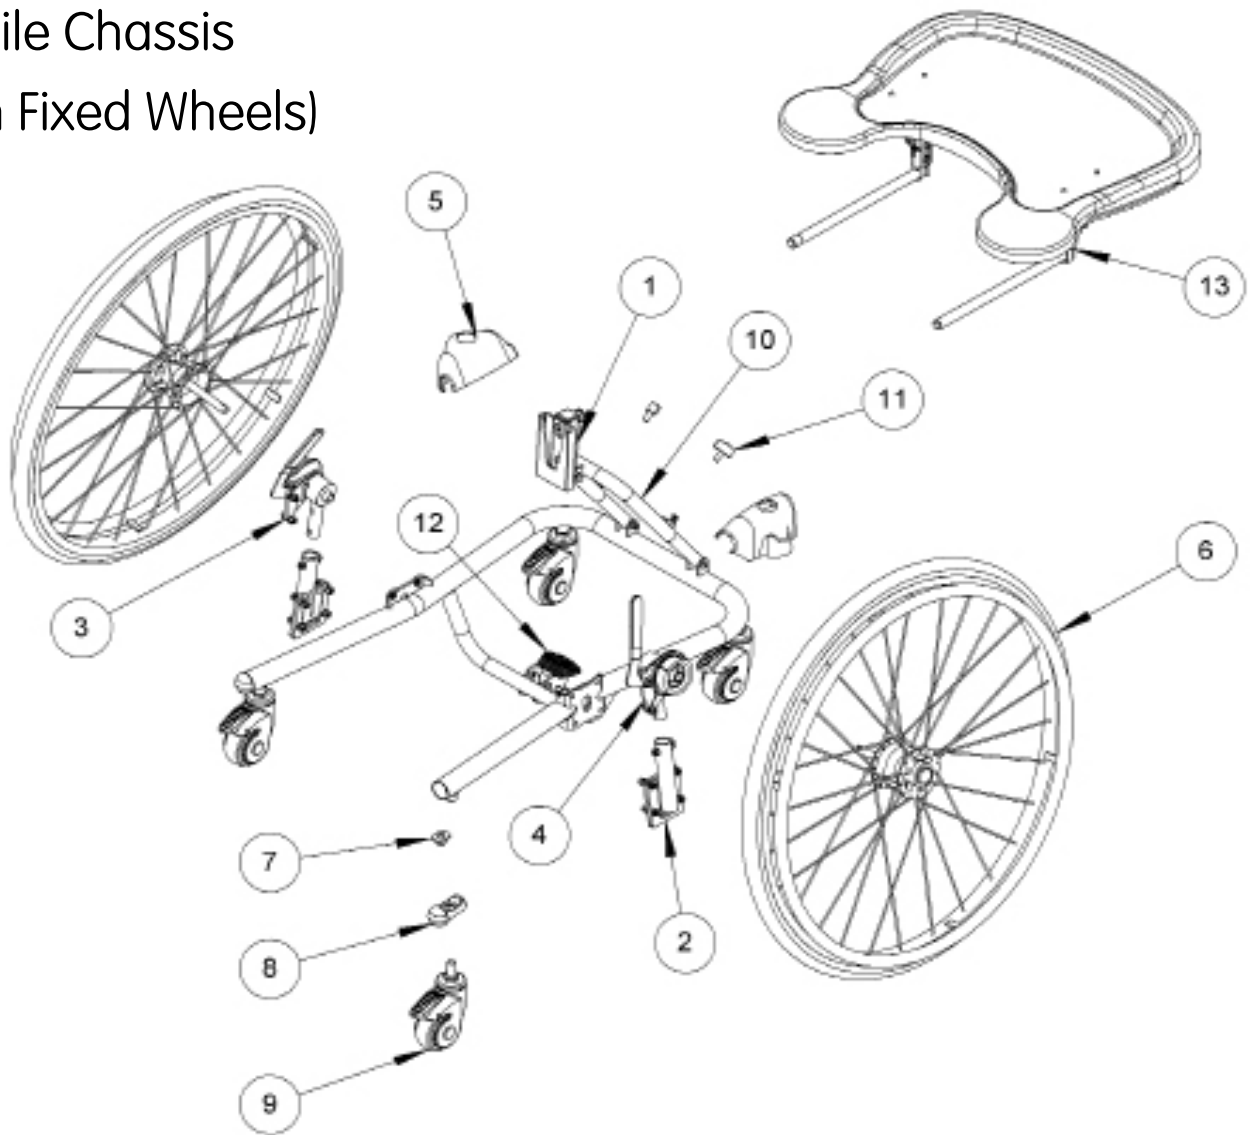

## Squiggles Stander Mobile Chassis (With Fixed Wheels)

Pos.	Leckey Code	Description	Qty
1	129-600	Squiggles Mobility Chassis	1
2	129-650	Suspension Plate Assy - Fixed Wheel	1
3	129-634	RH Drum Brake Assy	1
4	129-635	LH Drum Brake Assy	1
5	129-062	Moulded Shock Cover	2
6	129-647	Wheel 24" Pair	1
6	129-646	Wheel 26" Pair	1
7	SJ136	Jetpress Nut	4
8	118-160	Castor Tube Insert	4
9	IA34	Castor	4
10	129-625	Angle Tube Outer Assembly	1
11	SF19	Locking Key M8 x 16	4
12	102-1232	Rubber Pad	1
13	118-619	Tray	1