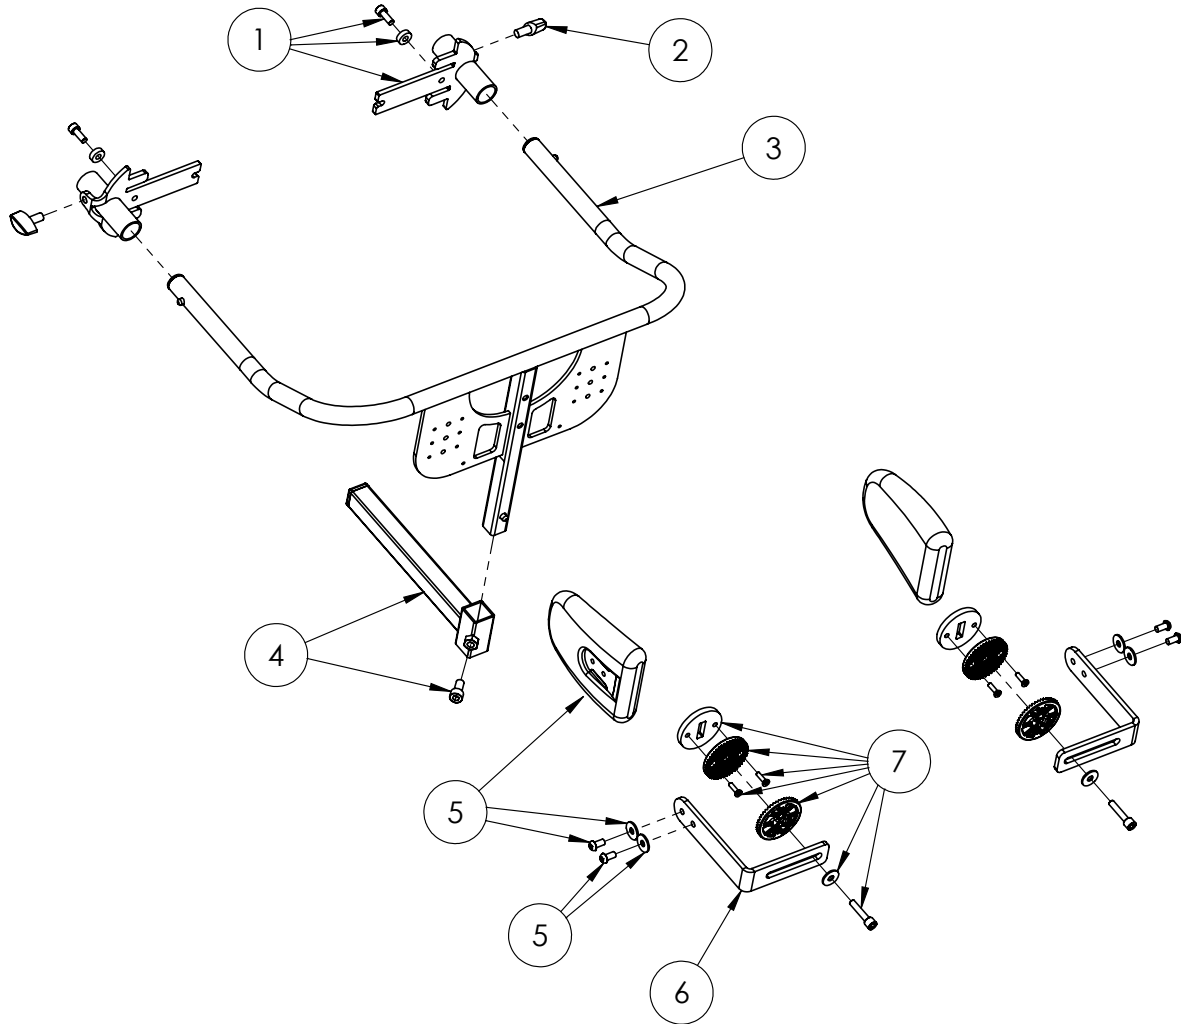

Posterior Support Assembly (incl Pommel)

Pos.	Leckey Code	Description	Qty	Compatible with	
				Size 1	Size 2
1	143-9056	ATTACHMENT KIT	2	✓	✓
2	SF19	LOCKING KEY	2	✓	✓
3	143-9059	POSTERIOR SUPPORT ASSY - SIZE 1	1	✓	
4	143-9063	POSTERIOR SUPPORT ASSY - SIZE 2	1		✓
5	143-9060	POMMEL ASSY	1	✓	✓
6	143-9061	LATERAL ATTACHMENT ASSY	2	✓	✓
7	143-1226	LATERAL BRACKET	2	✓	✓
8	143-9062	ANGLE ADJUST FIXINGS KIT	2	✓	✓
9	143-1250	POMMEL FOAM INNER - NOT SHOWN	1	✓	✓