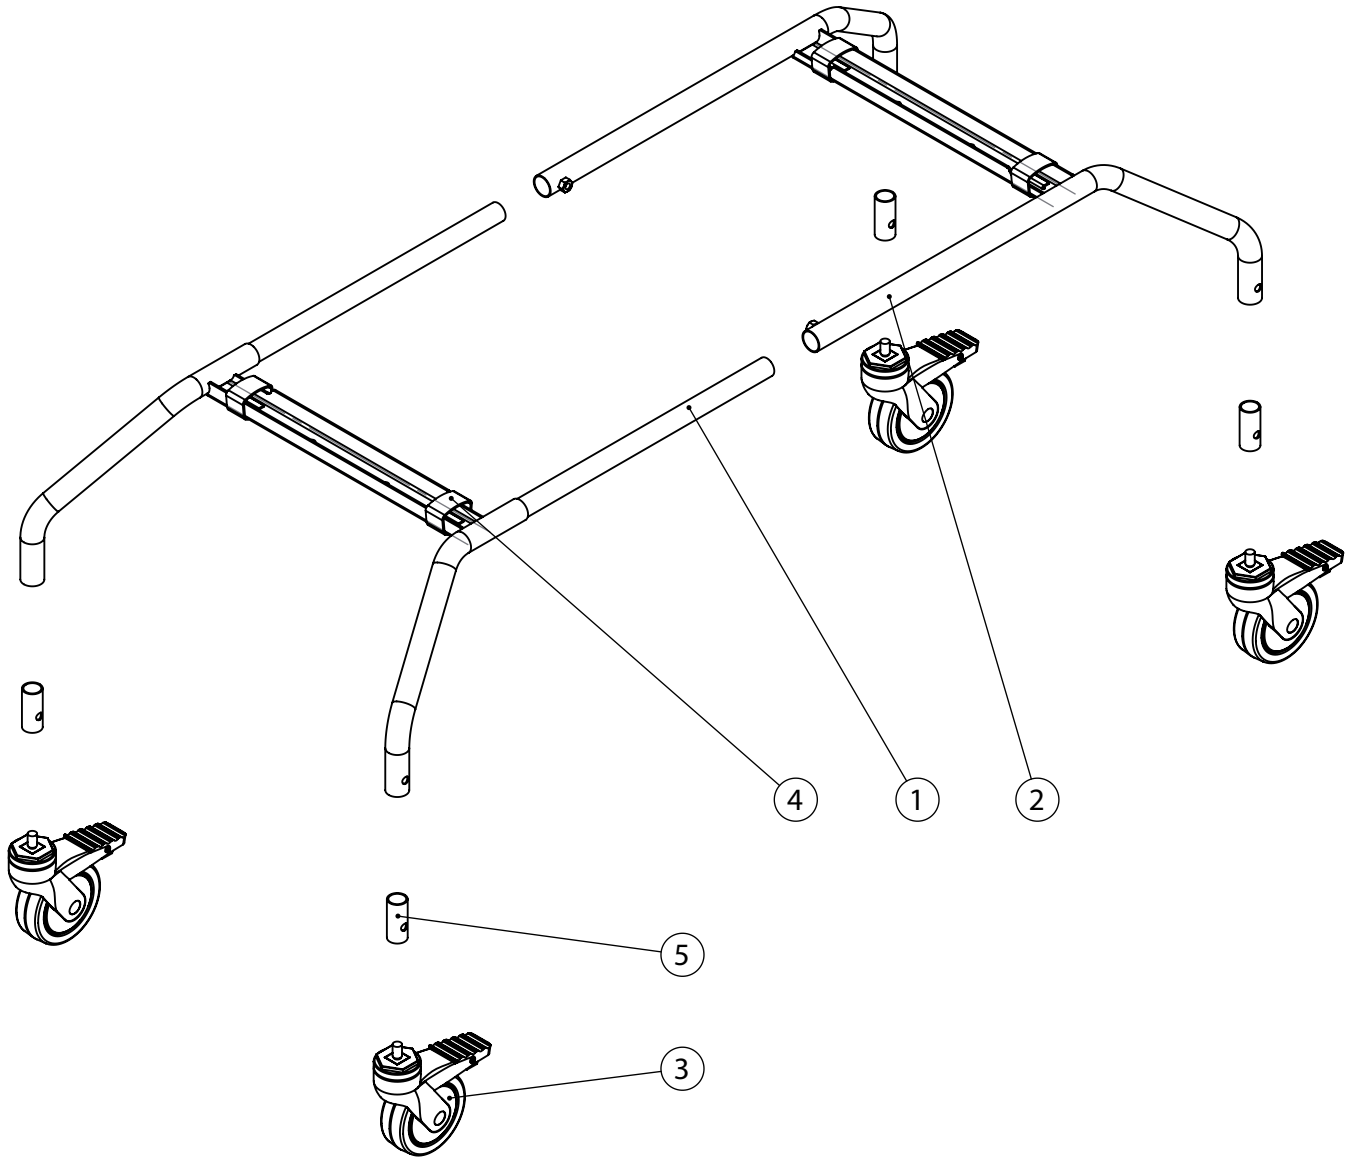

Shower Frame

Spare Parts Catalogue

Contents

03 Shower Frame

Shower Frame

Pos.	Leckey Code	Description	Qty
1	RAP-4-1626	Front Frame	1
2	RAP-4-1627	Rear Frame	1
3	RAP-4-9006	Castor Kit	1
4	RAP-4-1079	Velcro Securing Straps	1
5	RAP-4-1065	Castor Collar	1