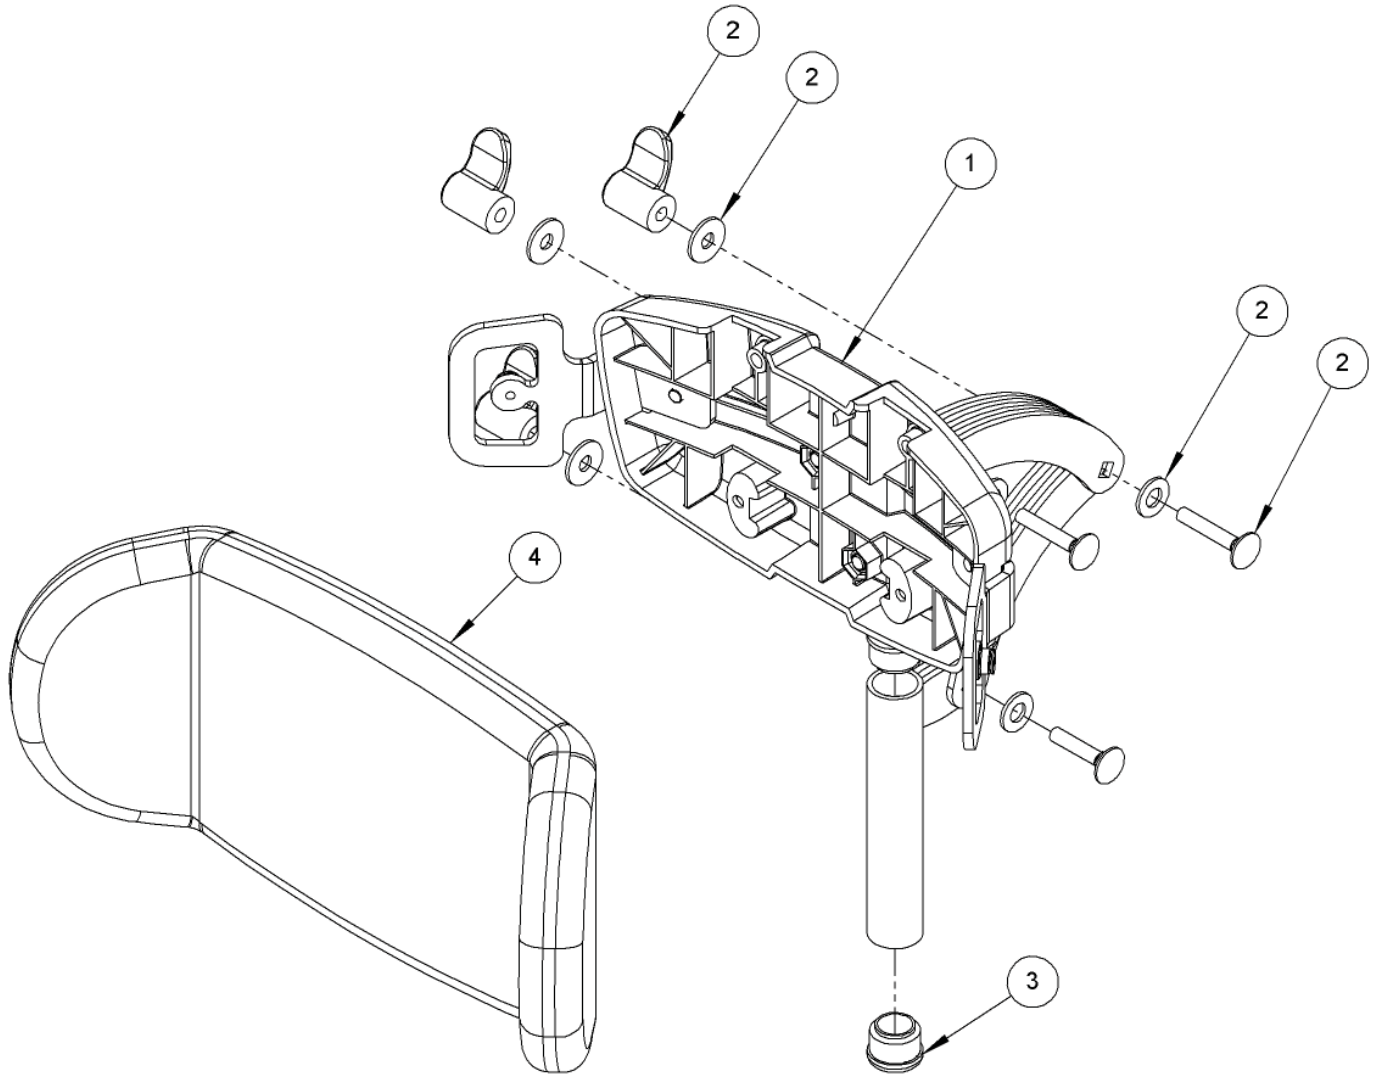

Contoured Head Support

Pos.	Leckey Code	Description	Qty
1	120-859	Contoured Head Support	1
2	137-9015	Wing Nut Assy	3
3	SF53	Round Tube Insert	2
4	137-800-XX	Contoured Head Support Cushion	1