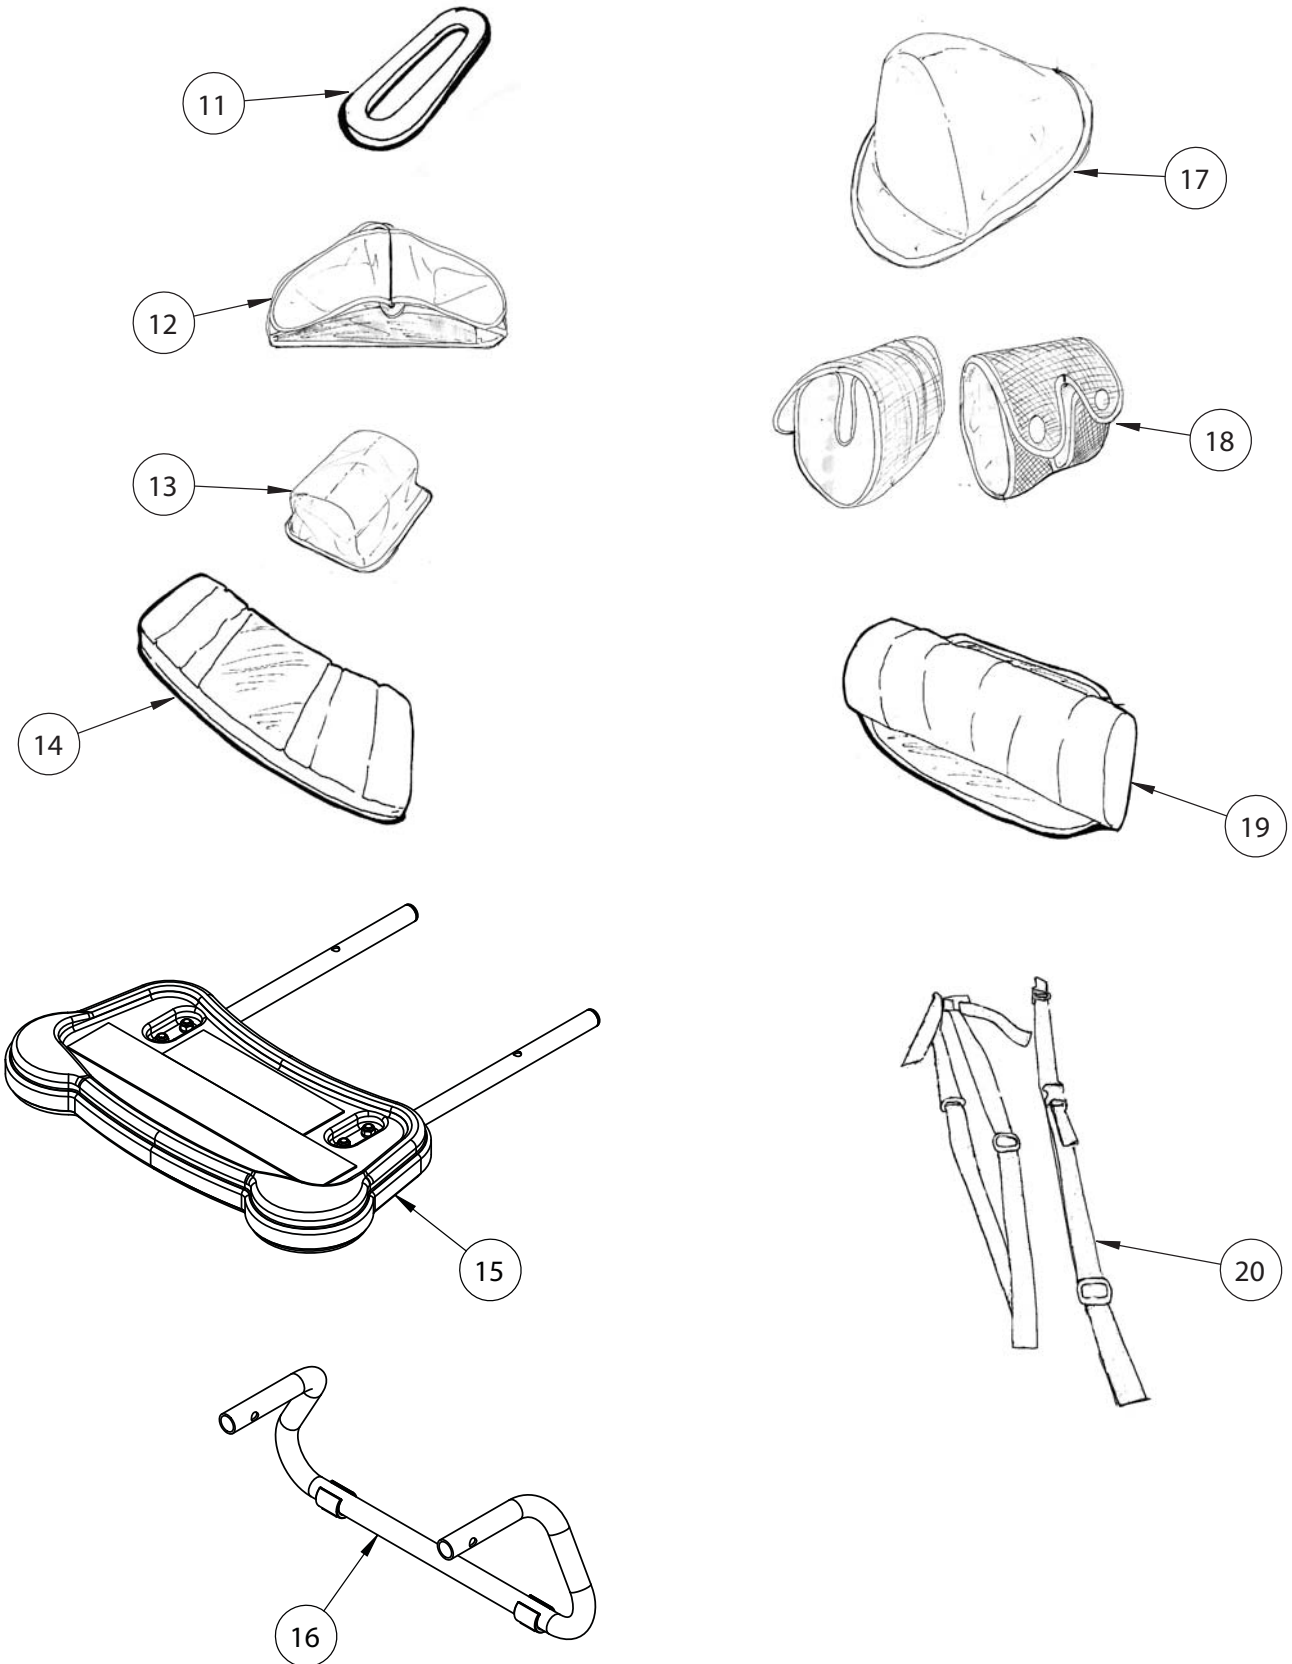

LECKEY^o

Squiggles Early Sitting System Spare Parts Catalogue

Contents

03-05	Squiggles Early Sitting System
06	Squiggles Early Sitting System Tray Assembly

Squiggles Early Sitting System

Squiggles Early Sitting System

Squiggles Early Sitting System

Pos.	Leckey Code	Description	Qty
1	119-601	Base Assembly	1
2	119-609	Trunk Assembly	1
3	SF100	Elesa Knurled Locking Knob	2
4	SJ60	M6 X 12 Socket Cap	1
5	SP-1024	Ess Screw Kit	1
6	119-674	Seat Side Strap	2
7	117-421	Trunk Support Upholstery Surround	1
8	119-422	Trunk Support Upholstery Front Flap	1
9	119-651	Pelvic Harness	1
10	119-667	Seat Cover	1
11	119-044	Positioning Strap Slide	1
12	119-671	Positioning Strap	1
13	119-668	Leg Support Pommel	1
14	119-665	Leg Support Cushion	1
15	119-621	Leg Support Assembly	1
16	119-062	Prone Bar	1
17	119-669	Abduction Pommel	1
18	119-672	Spacer Pads	2
19	119-670	Flexion Roll	1
20	119-653	Chair Attachment Straps	1

Squiggles Early Sitting System Tray Assembly

Pos.	Leckey Code	Description	Qty
1	119-629	Tray Assembly Top	1
2	SP-1025	Tray Adjustment Screw Kit	1
3	SF87	Locking Key M6 X 10	2
4	119-645	Upper Leg Assembly Lh	1
5	119-644	Upper Leg Assembly Rh	1
6	119-639	Lower Leg Assembly	2
7	119-078	Tray Attachment Strap	1