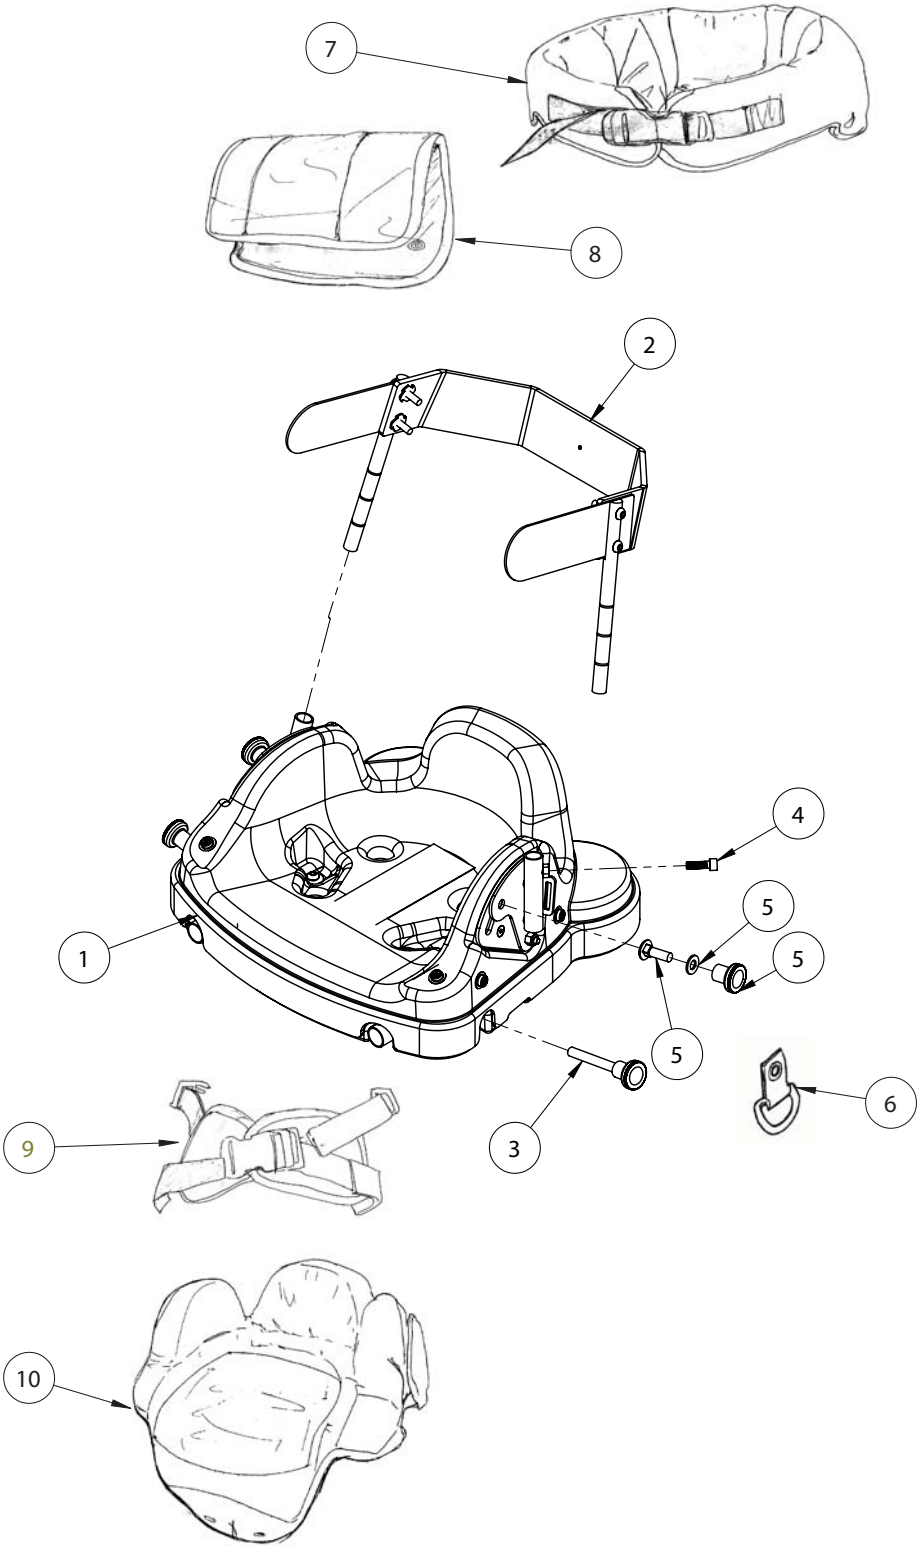

LECKEY^o

Squiggles Early Sitting System Spare Parts Catalogue

Contents

03-05	Squiggles Early Sitting System
06	Squiggles Early Sitting System Tray Assembly

Squiggles Early Sitting System

Squiggles Early Sitting System

Squiggles Early Sitting System

Pos.	Leckey Code	Description	Qty
1	119-601	Base Assembly	1
2	119-609	Trunk Assembly	1
3	SF100	Elesa Knurled Locking Knob	2
4	SJ60	M6 X 12 Socket Cap	1
5	SP-1024	Ess Screw Kit	1
6	119-674	Seat Side Strap	2
7	117-421	Trunk Support Upholstery Surround	1
8	119-422	Trunk Support Upholstery Front Flap	1
9	119-651	Pelvic Harness	1
10	119-667	Seat Cover	1
11	119-044	Positioning Strap Slide	1
12	119-671	Positioning Strap	1
13	119-668	Leg Support Pommel	1
14	119-665	Leg Support Cushion	1
15	119-621	Leg Support Assembly	1
16	119-062	Prone Bar	1
17	119-669	Abduction Pommel	1
18	119-672	Spacer Pads	2
19	119-670	Flexion Roll	1
20	119-653	Chair Attachment Straps	1

Squiggles Early Sitting System Tray Assembly

Pos.	Leckey Code	Description	Qty
1	119-629	Tray Assembly Top	1
2	SP-1025	Tray Adjustment Screw Kit	1
3	SF87	Locking Key M6 X 10	2
4	119-645	Upper Leg Assembly Lh	1
5	119-644	Upper Leg Assembly Rh	1
6	119-639	Lower Leg Assembly	2
7	119-078	Tray Attachment Strap	1