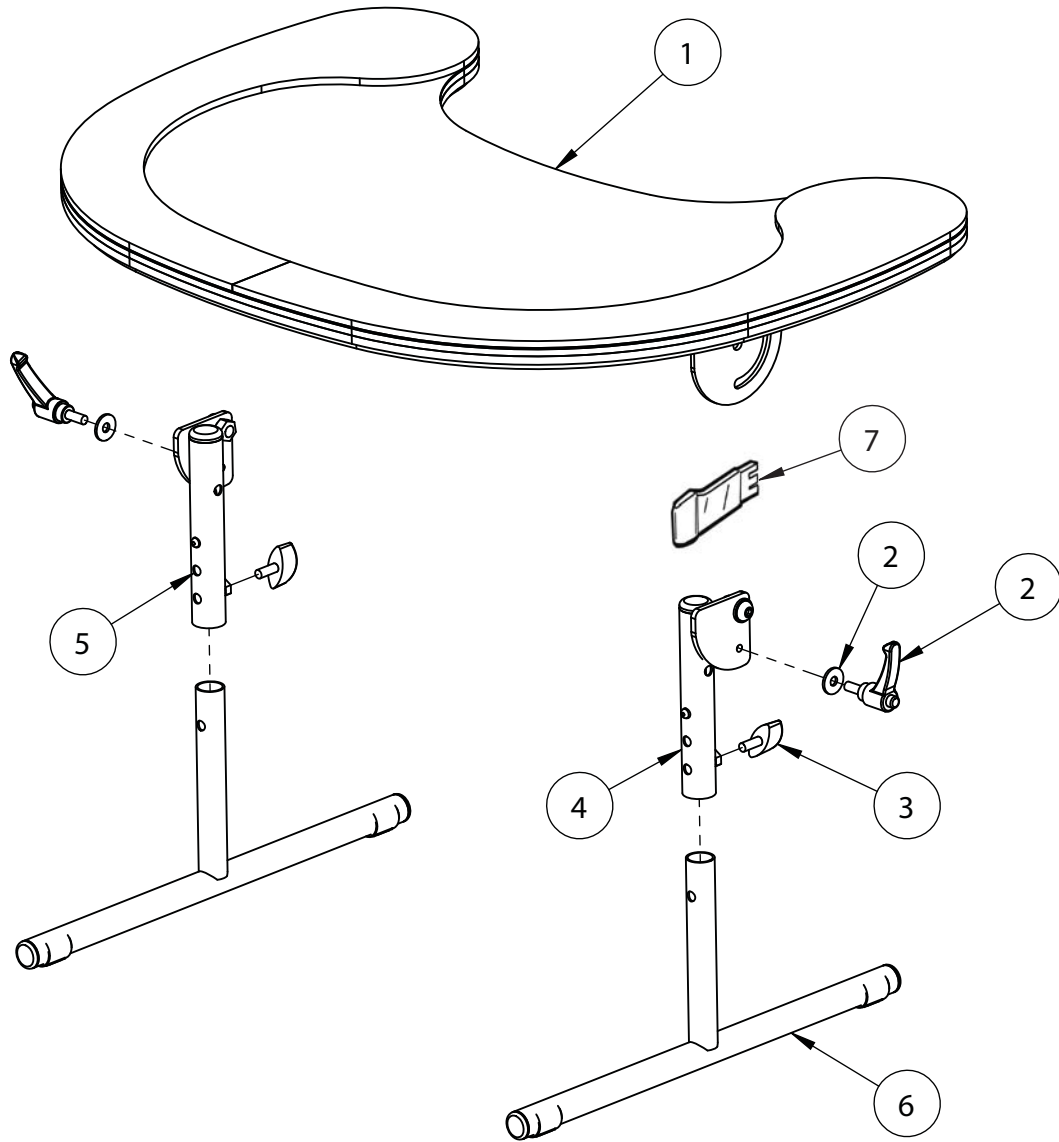

LECKEY^o

Squiggles Early Sitting System Spare Parts Catalogue

Contents

03-05	Squiggles Early Sitting System
06	Squiggles Early Sitting System Tray Assembly

Squiggles Early Sitting System

Squiggles Early Sitting System

Squiggles Early Sitting System

Pos.	Leckey Code	Description	Qty
1	119-601	Base Assembly	1
2	119-609	Trunk Assembly	1
3	SF100	Elesa Knurled Locking Knob	2
4	SJ60	M6 X 12 Socket Cap	1
5	SP-1024	Ess Screw Kit	1
6	119-674	Seat Side Strap	2
7	117-421	Trunk Support Upholstery Surround	1
8	119-422	Trunk Support Upholstery Front Flap	1
9	119-651	Pelvic Harness	1
10	119-667	Seat Cover	1
11	119-044	Positioning Strap Slide	1
12	119-671	Positioning Strap	1
13	119-668	Leg Support Pommel	1
14	119-665	Leg Support Cushion	1
15	119-621	Leg Support Assembly	1
16	119-062	Prone Bar	1
17	119-669	Abduction Pommel	1
18	119-672	Spacer Pads	2
19	119-670	Flexion Roll	1
20	119-653	Chair Attachment Straps	1

Squiggles Early Sitting System Tray Assembly

Pos.	Leckey Code	Description	Qty
1	119-629	Tray Assembly Top	1
2	SP-1025	Tray Adjustment Screw Kit	1
3	SF87	Locking Key M6 X 10	2
4	119-645	Upper Leg Assembly Lh	1
5	119-644	Upper Leg Assembly Rh	1
6	119-639	Lower Leg Assembly	2
7	119-078	Tray Attachment Strap	1