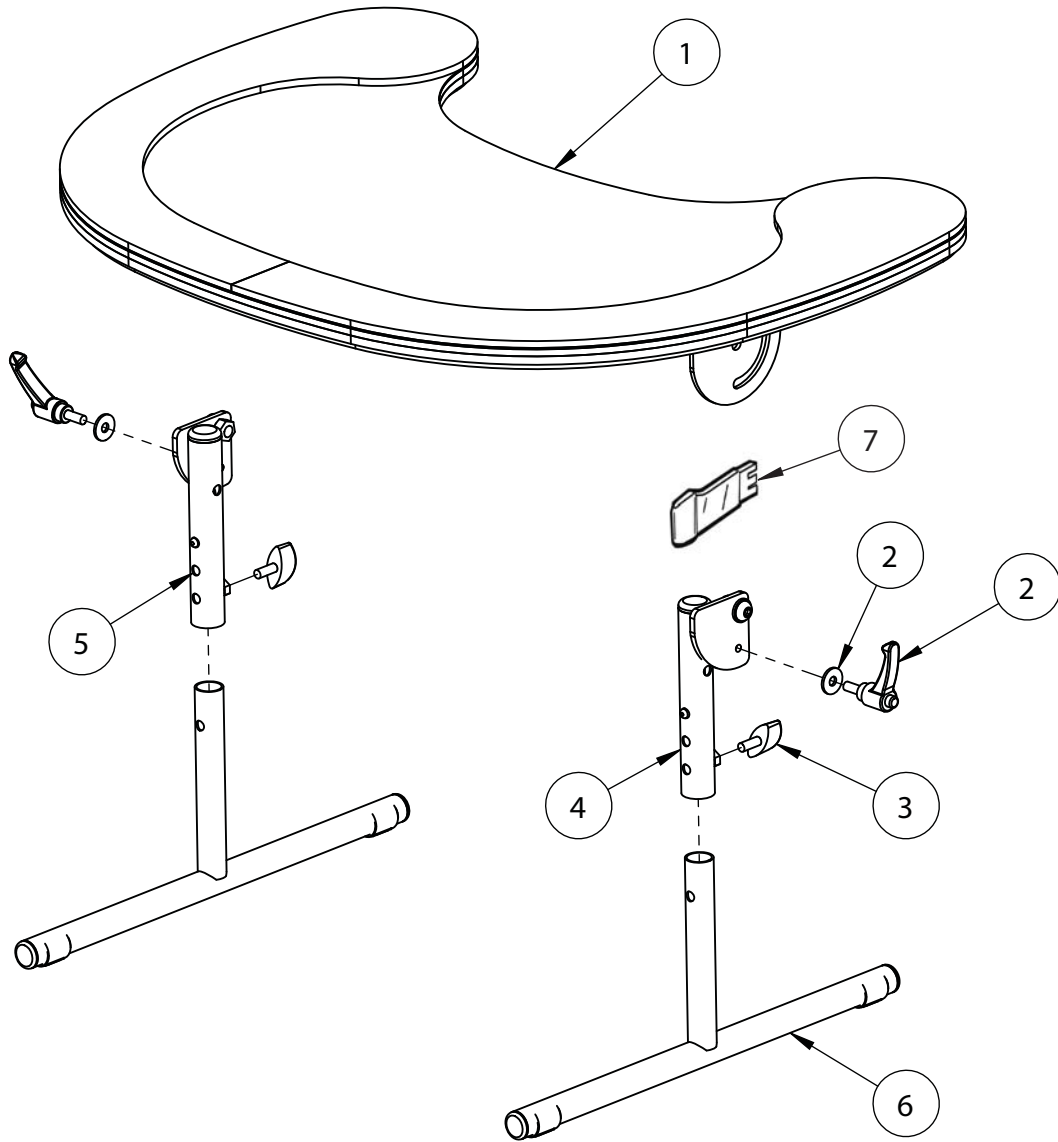

## Squiggles Early Sitting System Tray Assembly

Pos.	Leckey Code	Description	Qty
1	119-629	Tray Assembly Top	1
2	SP-1025	Tray Adjustment Screw Kit	1
3	SF87	Locking Key M6 X 10	2
4	119-645	Upper Leg Assembly Lh	1
5	119-644	Upper Leg Assembly Rh	1
6	119-639	Lower Leg Assembly	2
7	119-078	Tray Attachment Strap	1