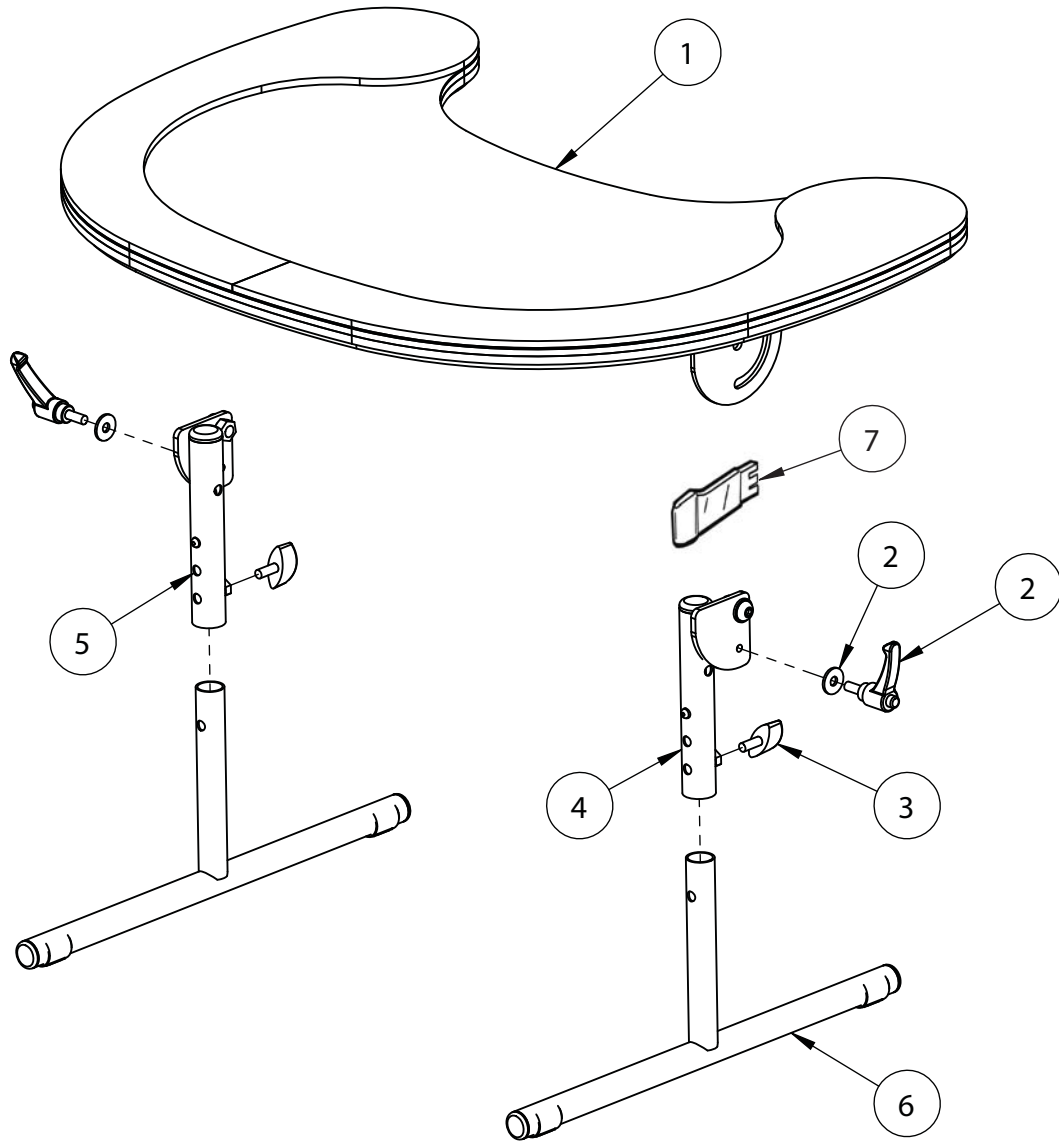

Squiggles Early Sitting System Tray Assembly

Pos.	Leckey Code	Description	Qty
1	119-629	Tray Assembly Top	1
2	SP-1025	Tray Adjustment Screw Kit	1
3	SF87	Locking Key M6 X 10	2
4	119-645	Upper Leg Assembly Lh	1
5	119-644	Upper Leg Assembly Rh	1
6	119-639	Lower Leg Assembly	2
7	119-078	Tray Attachment Strap	1