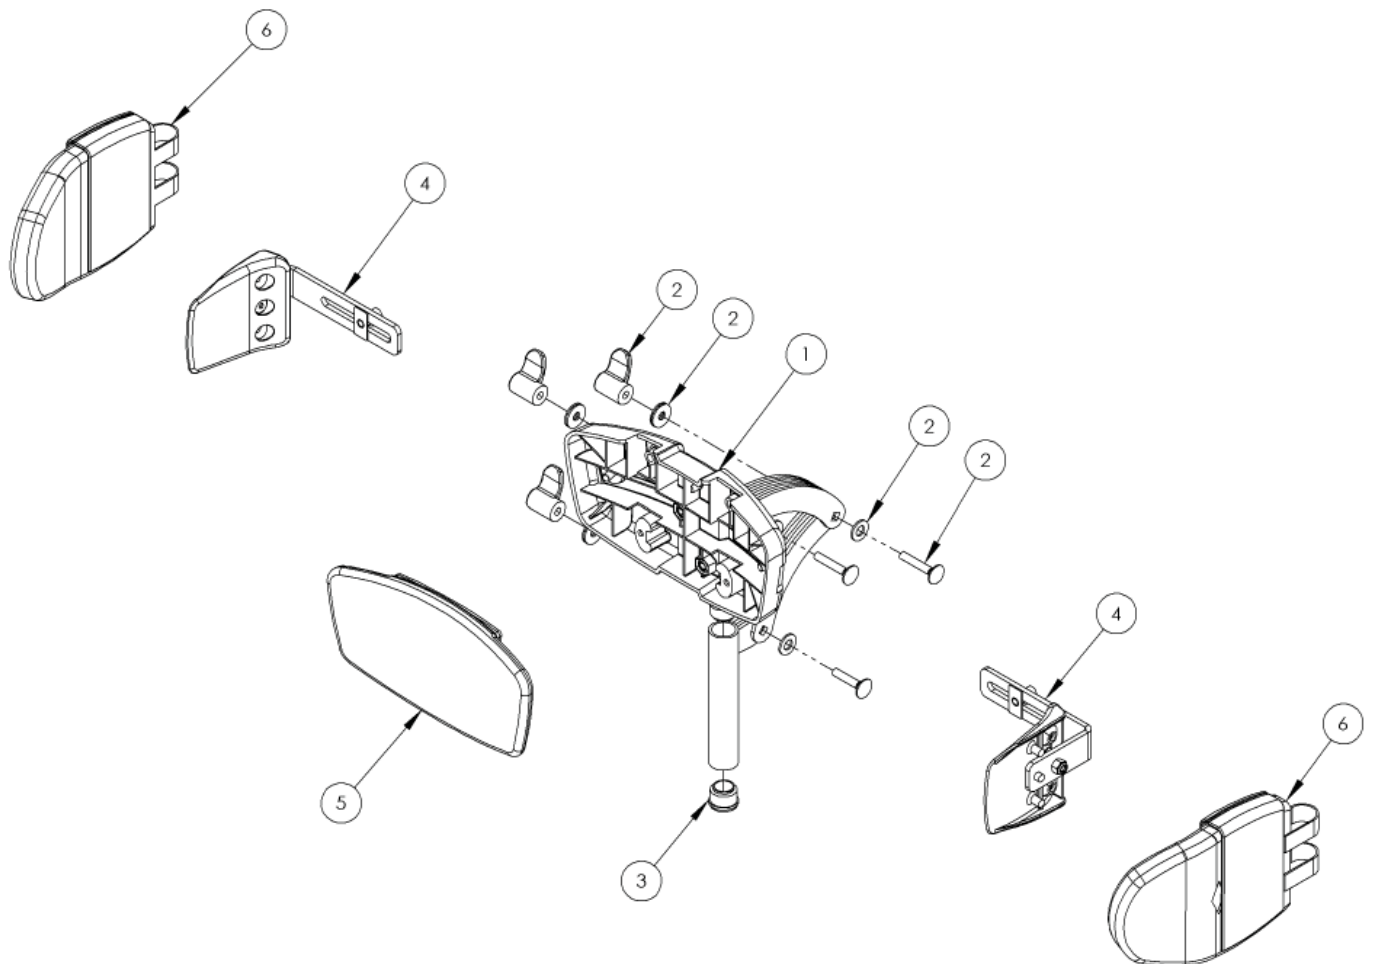

## Flat Headrest Support

Pos.	Leckey Code	Description	Qty
1	117-697	Flat Headrest Support (Hardware Only)	1
2	137-9015	Wing Nut Assembly	3
3	SF53	Round Tube Insert (Ø22)	2
4	118-666	Flat Headrest Lateral Bracket(Single)	2
5	117-850-XX	Flat Headrest Cover	1
6	137-807-05	Headrest / Hip Lateral Covers (Pair)	1