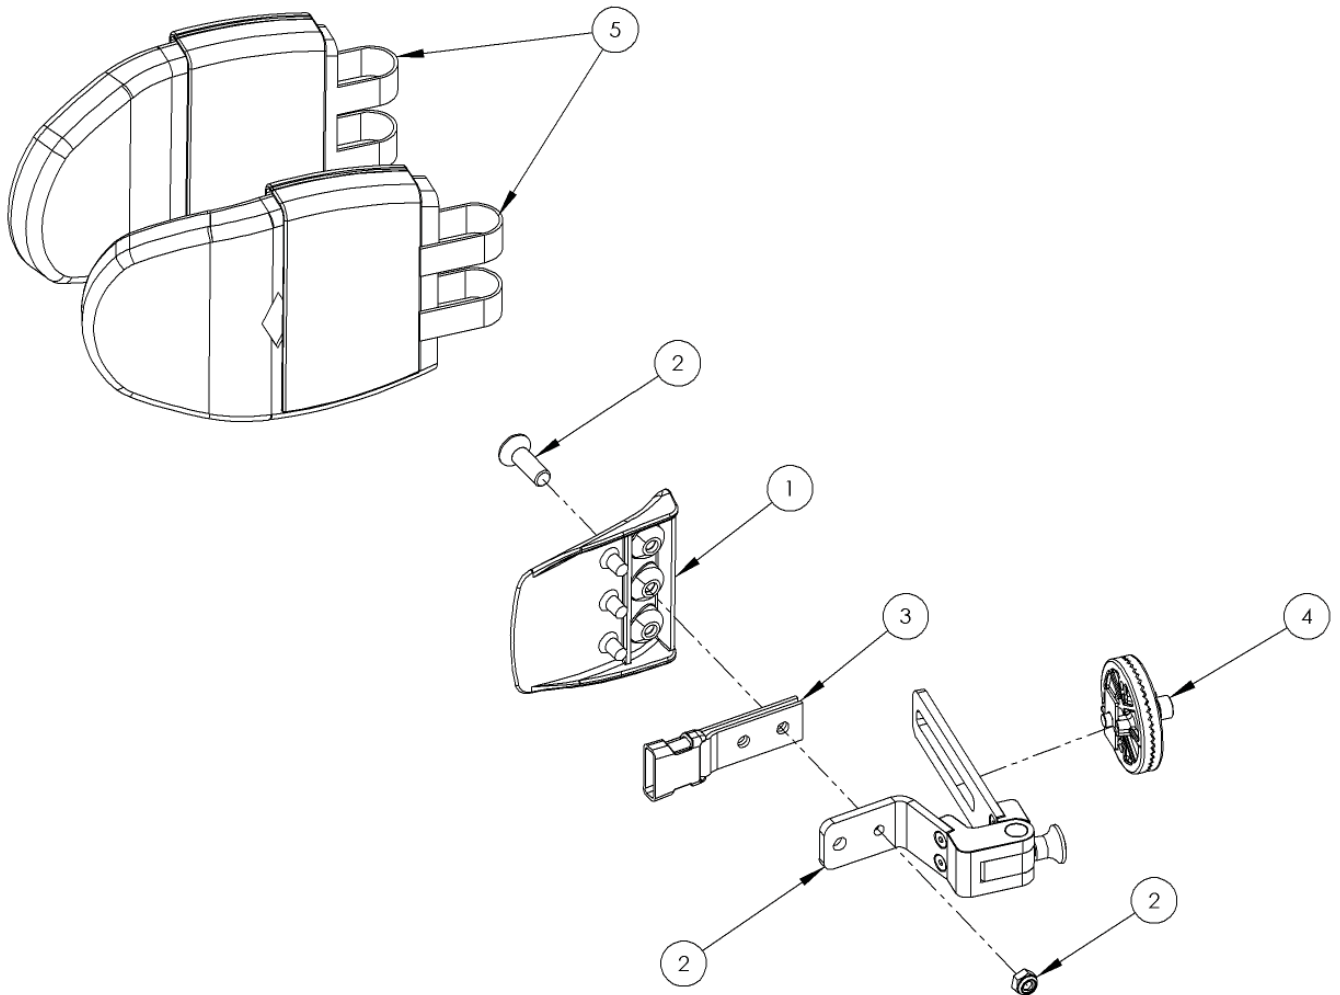

## Flipaway Lateral Assembly

Pos.	Leckey Code	Description	Qty
1	118-049	Lateral	1
2	120-9035	Lateral Bracket & Screw Assembly	1
3	117-700	Harness Buckle Attachment	1
4	120-9027	Angle Lock Assy	1
5	120-838-XX	Lateral Cover Set	1