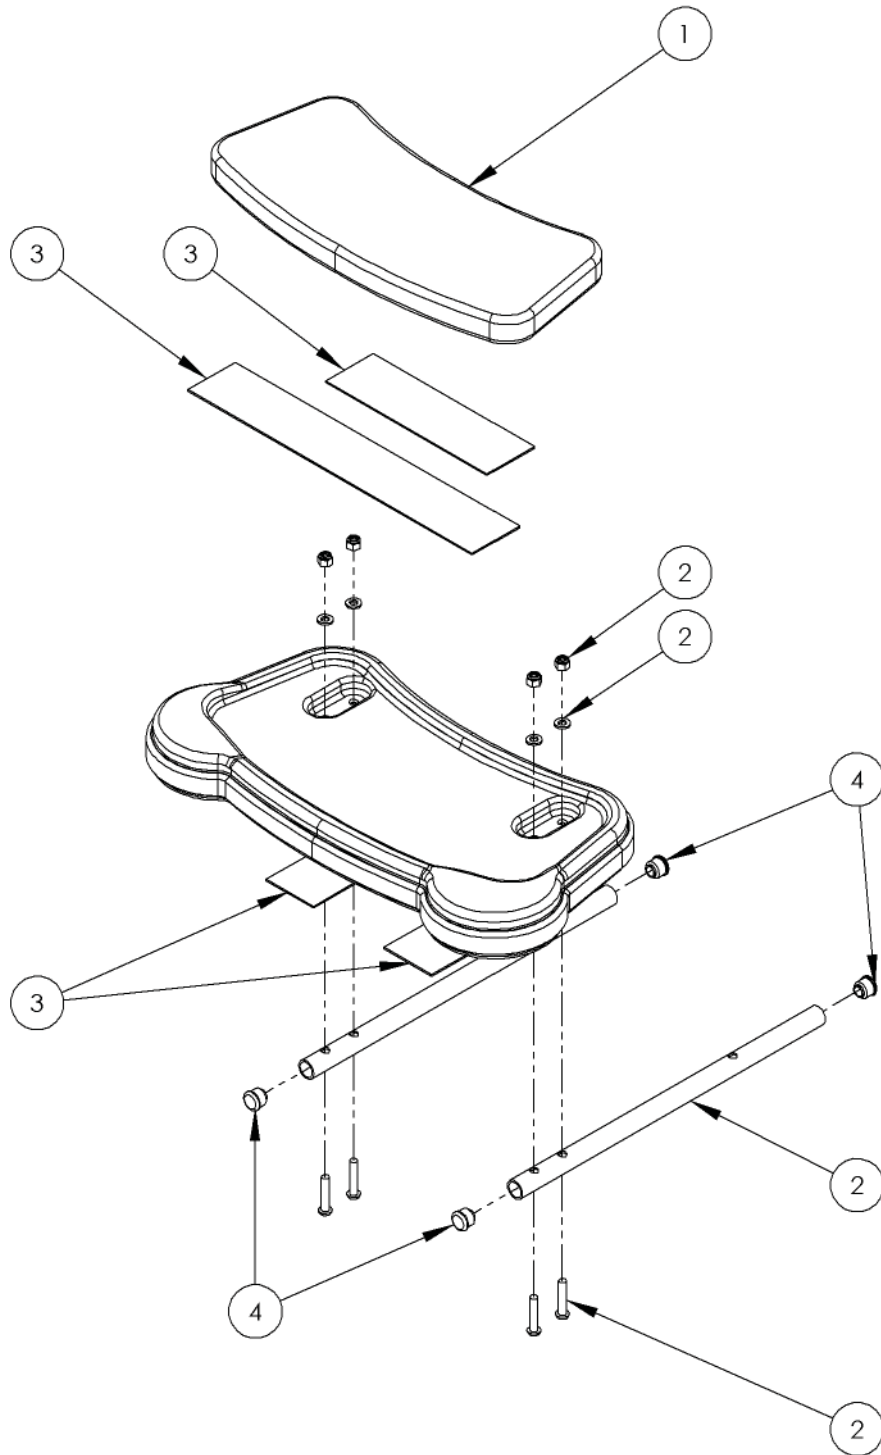

## Long Sitting Assembly

Pos.	Leckey Code	Description	Qty
1	120-847	Leg Support Cushion	1
2	120-9033	Long Sitting Leg & Screw Kit	2
3	120-9037	Leg Support Velcro Assy	1
4	SF51	Round Tube Insert	4